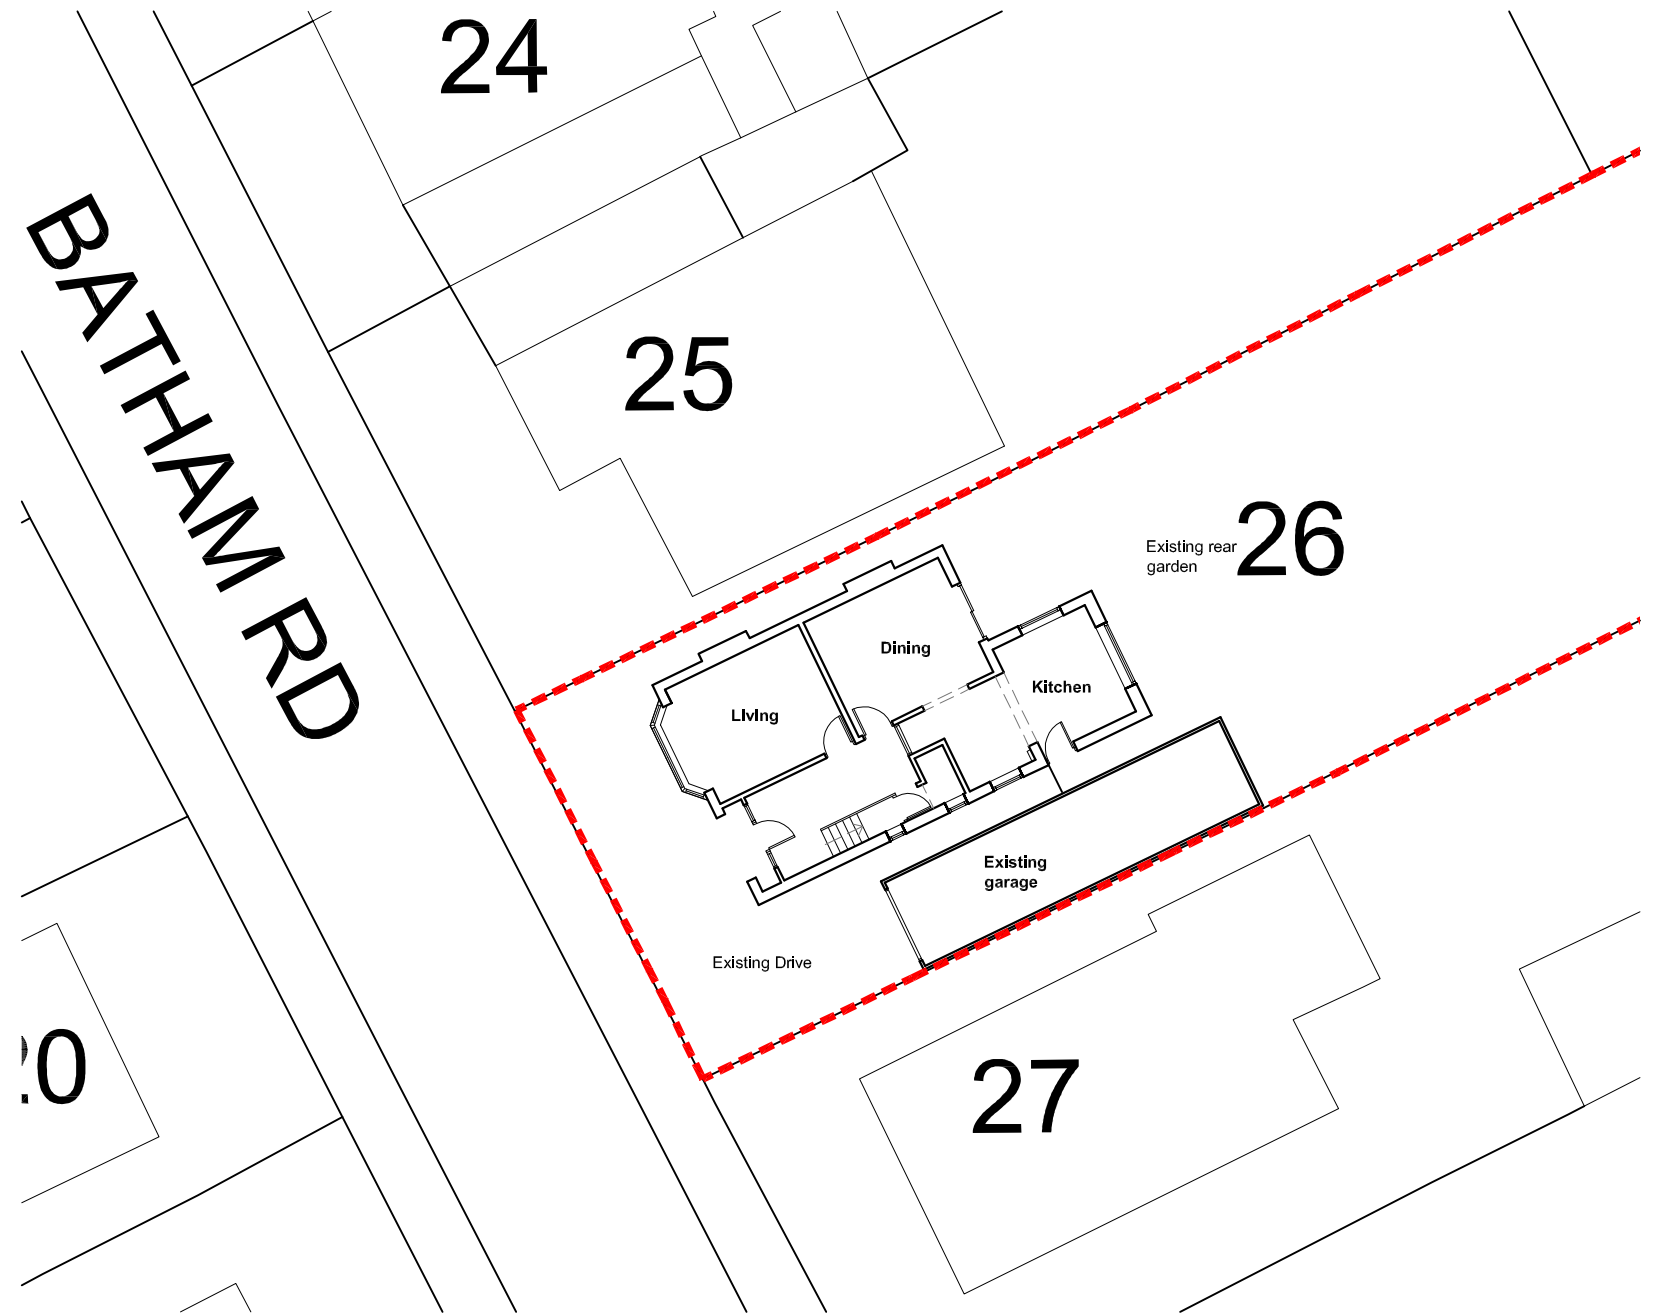

SCALE BAR 1:1250

LOCATION PLAN SCALE 1:1250

EXISTING SITE PLAN
 SCALE 1:200

SCALE BAR 1:200

PROJECT	26 BATHAM RD, KIDDERMINSTER		
DRAWING TITLE	LOCATION PLAN		

DRWG	L01
DATE	JAN 2021
SCALE @ A3	1:200, 1:1250
REV	
REV	
DATE	
AMENDMENT	