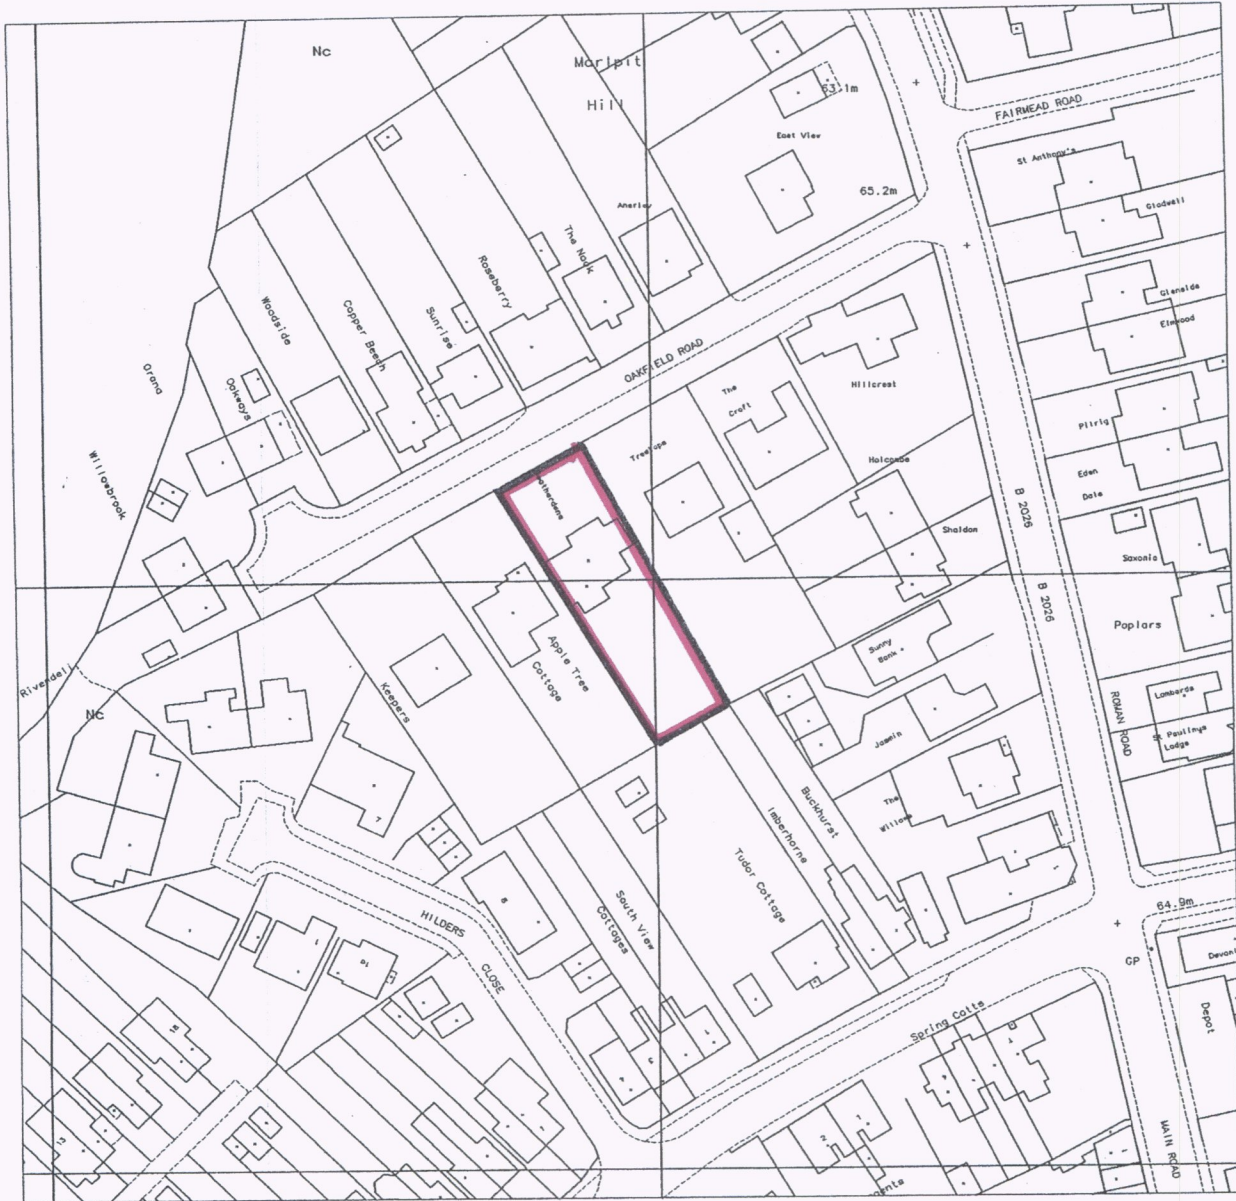

Heatherdene
Oakfield Road
Edenbridge
Kent
TN8 6JG

Produced 02 Feb 2007 from Ordnance Survey digital data and incorporating surveyed revision available at this date. © Crown Copyright 2007.

Reproduction in whole or in part is prohibited without the prior permission of Ordnance Survey.

Ordnance Survey and the OS symbol are registered trade marks and Siteplan a trade mark of Ordnance Survey, the national mapping agency of Great Britain.

Centre Coordinates: 543895 147995

National Grid sheet reference at centre of this Siteplan: TQ4347

Supplied by: CENTREMAPS Aworth Survey
Serial Number: 00261100

Part or all of this Siteplan is enlarged from mapping produced at one or more of the following scales 1:1250, 1:2500, 1:10000.