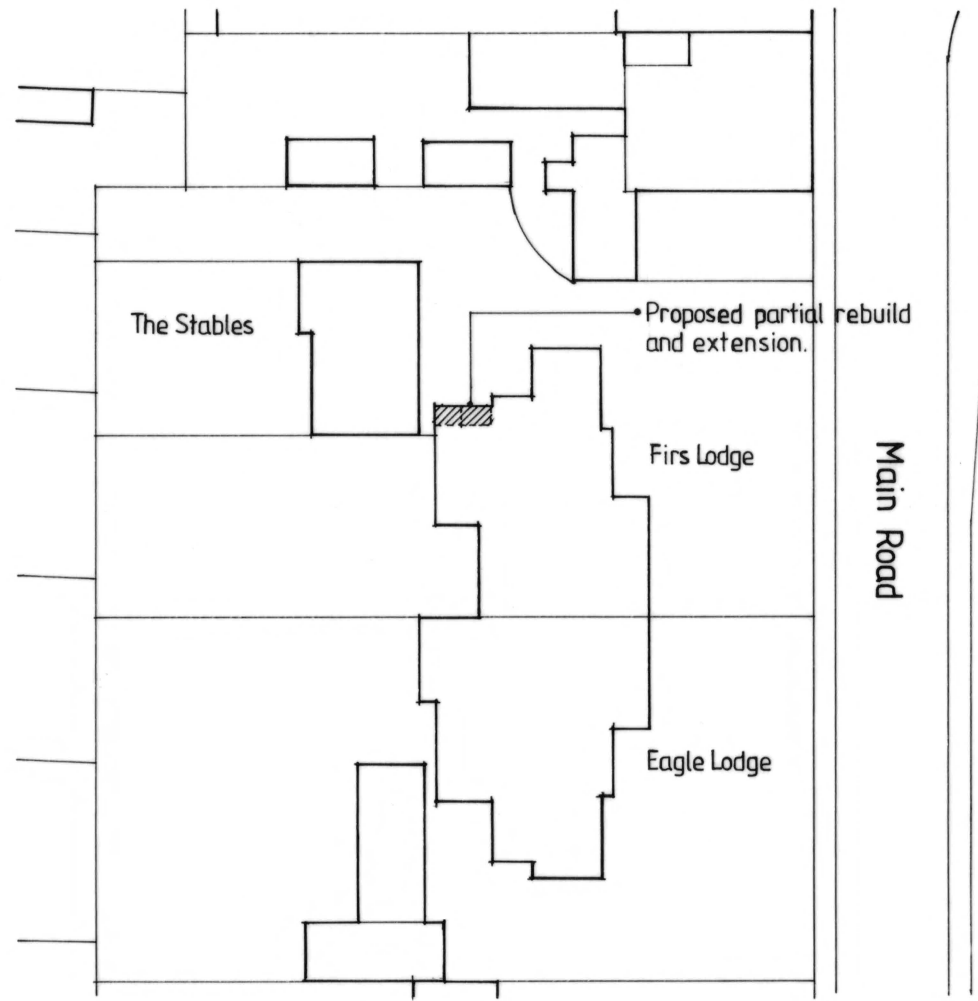

EXISTING BLOCK PLAN

PROPOSED BLOCK PLAN

TITLE		
FIRS LODGE, MAIN ROAD, EDENBRIDGE		
DRAWING		
EXISTING AND PROPOSED BLOCK PLANS		
SCALE	DATE	DRAWING NO.
1:500 @ A4	JANUARY 2021	FL.P03