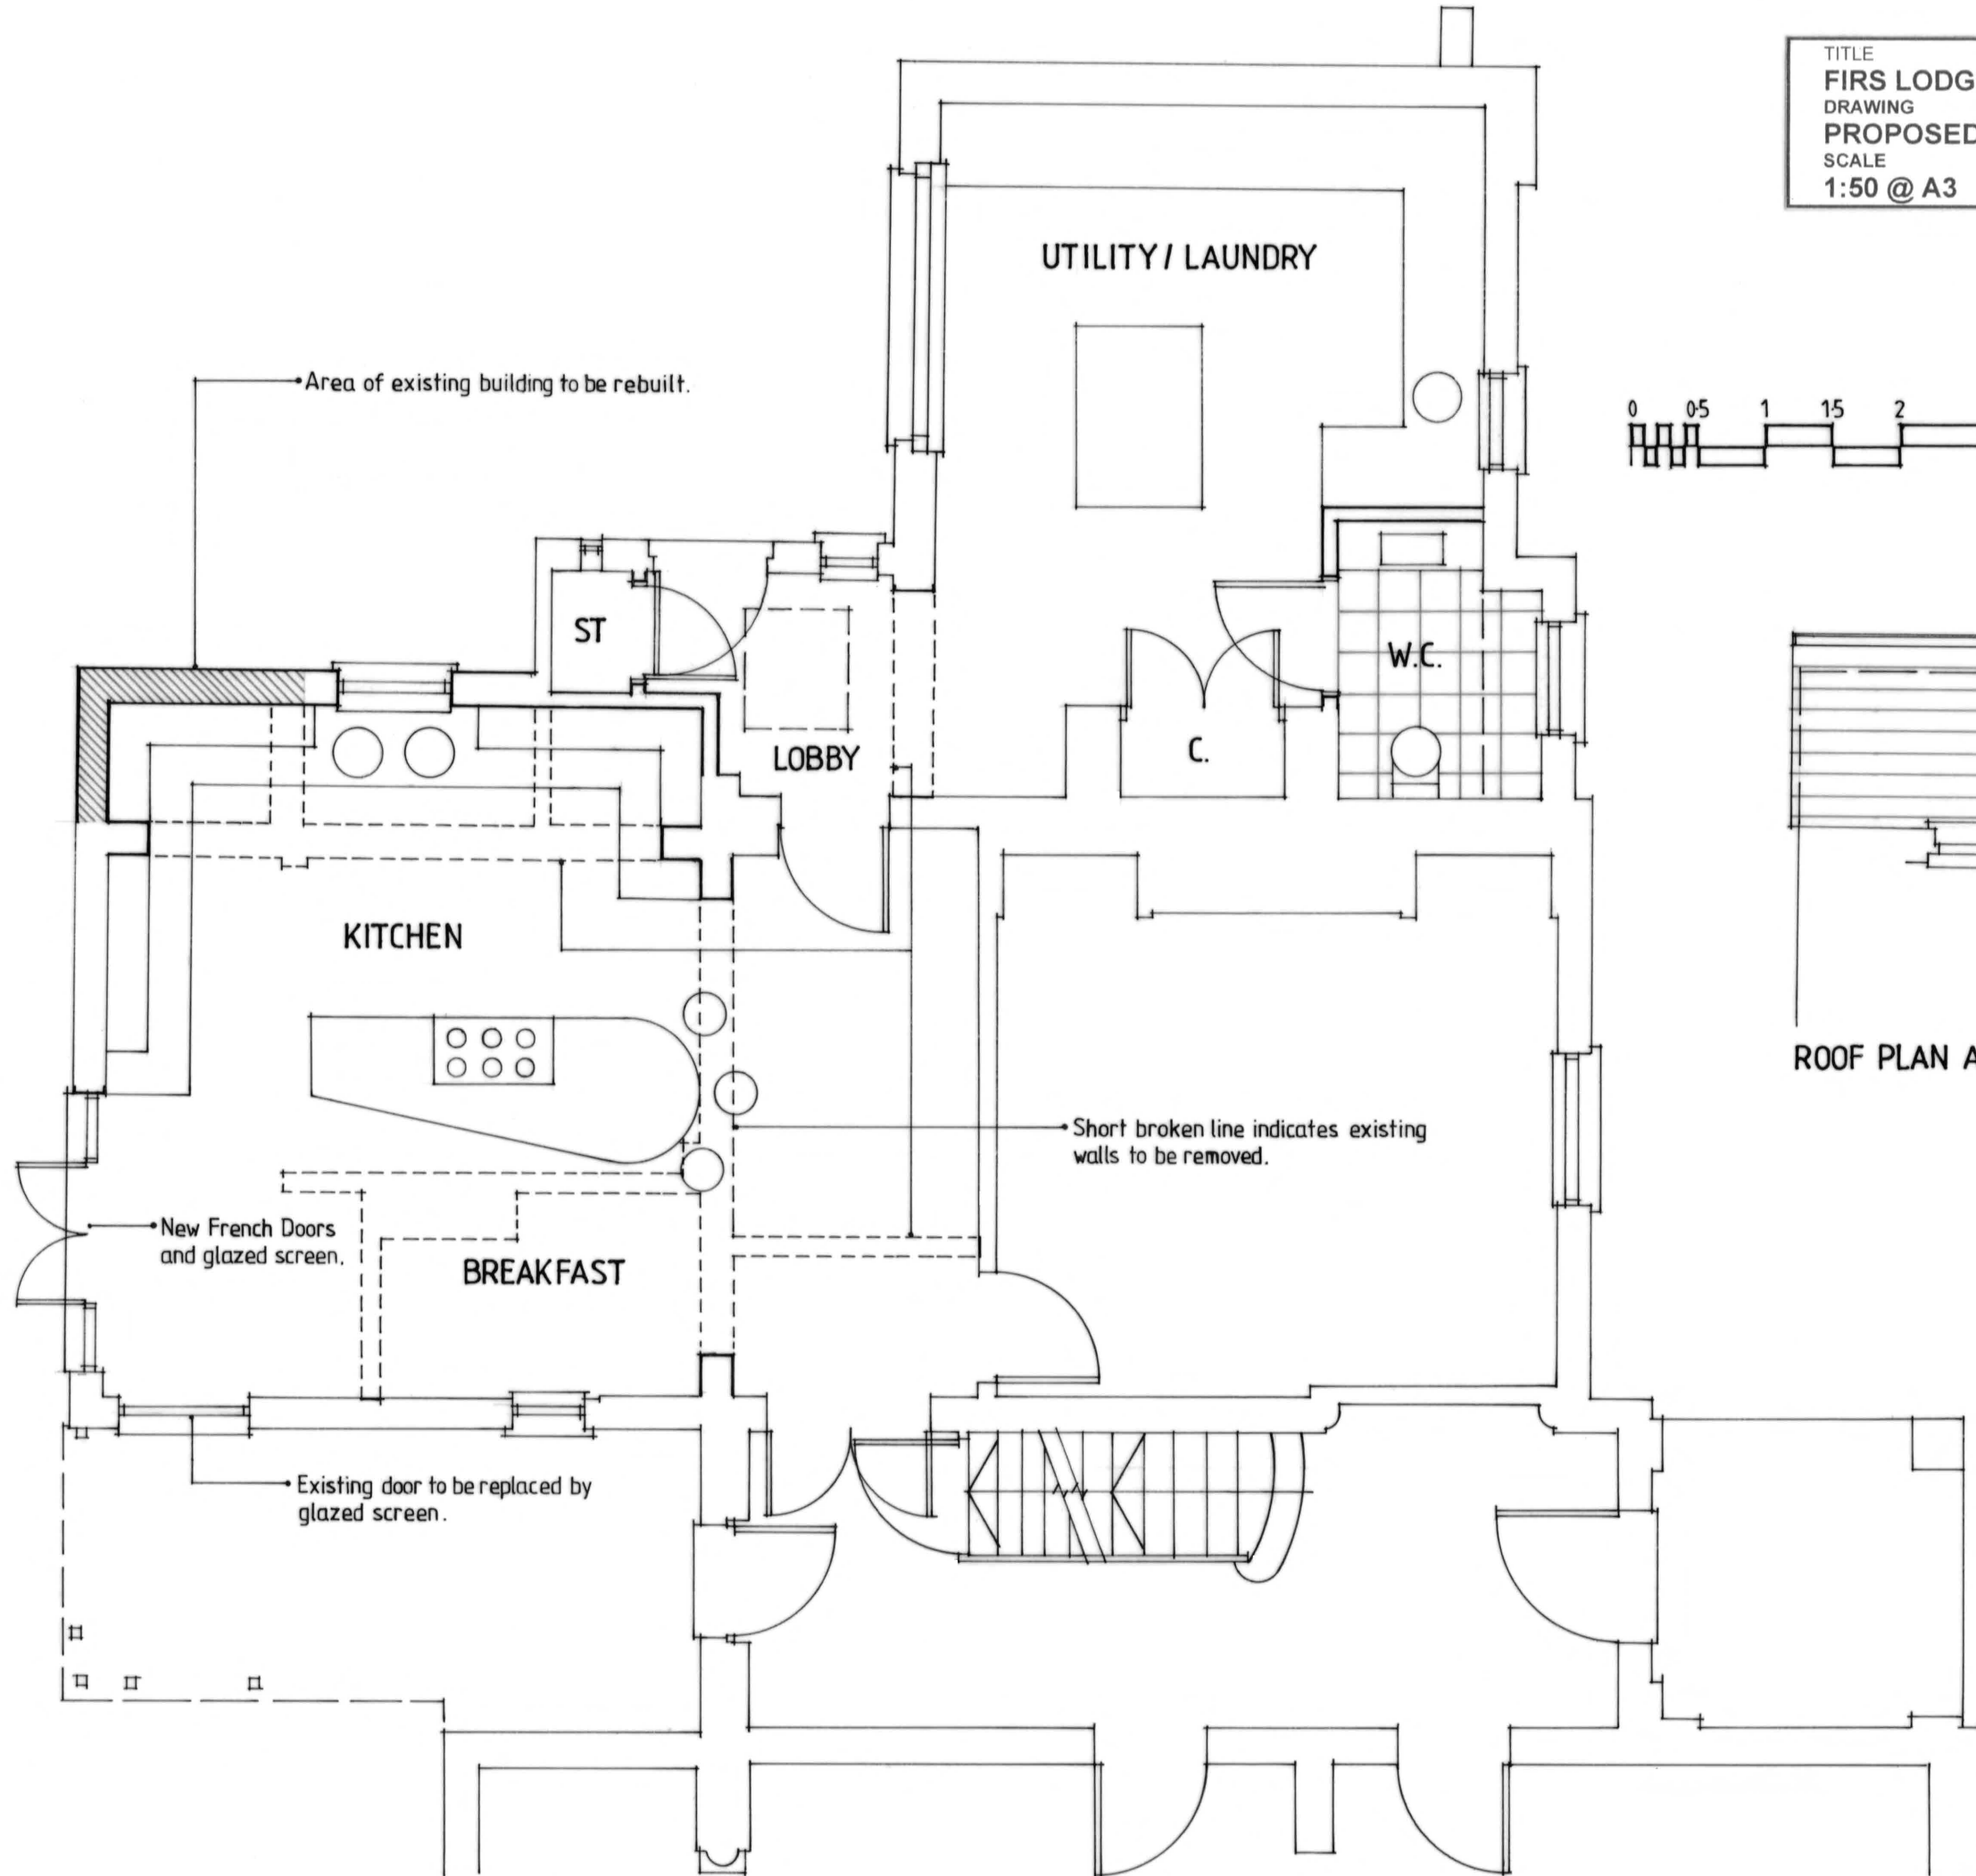

TITLE  
**FIRS LODGE, MAIN ROAD, EDENBRIDGE**  
 DRAWING  
**PROPOSED GROUND AND FIRST FLOOR/ROOF PLANS**  
 SCALE DATE DRAWING NO.  
 1:50 @ A3 JANUARY 2021 FL.P04

ROOF PLAN AT FIRST FLOOR LEVEL