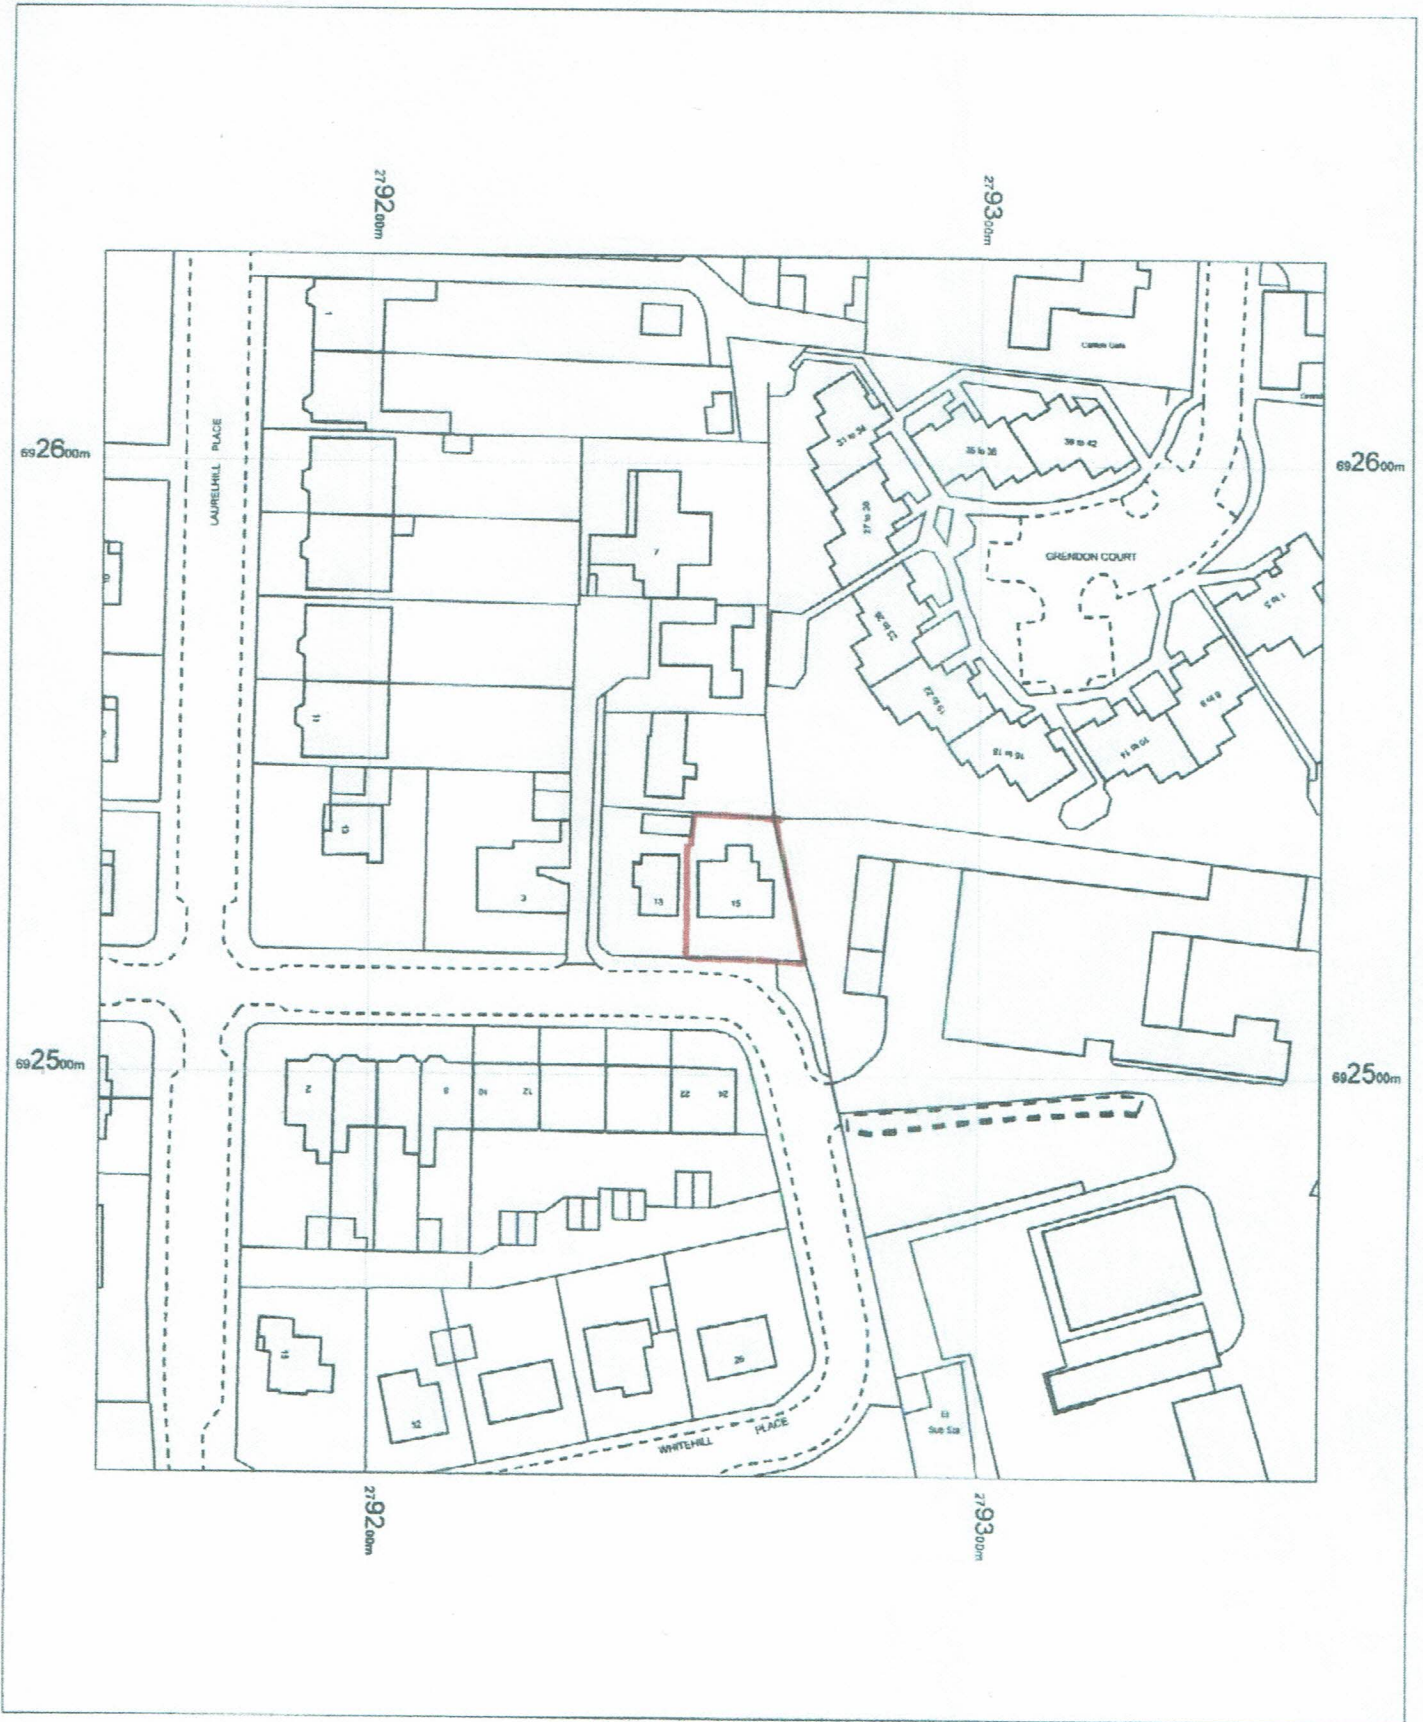

15 Whitehill Place

OS MasterMap 1250/2500/10000 scale
29 May 2015, ID: MNOW-00433374
mapsnow.co.uk

1:1250 scale print at A4, Centre: 279256 E, 692534 N

©Crown Copyright Ordnance Survey. Licence no.
100017780