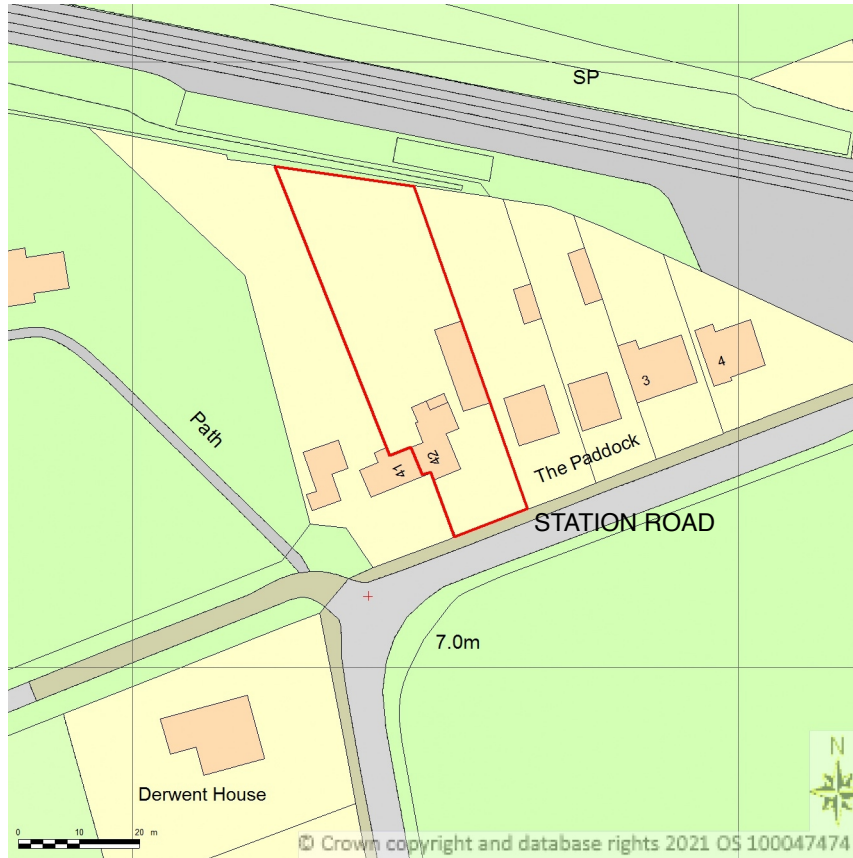

SITE LOCATION PLAN  
AREA 2 HA  
SCALE: 1:1250 on A4  
CENTRE COORDINATES: 470850 , 431239

Supplied by Streetwise Maps Ltd  
[www.streetwise.net](http://www.streetwise.net)  
Licence No: 100047474  
17:10:01 11/02/2021