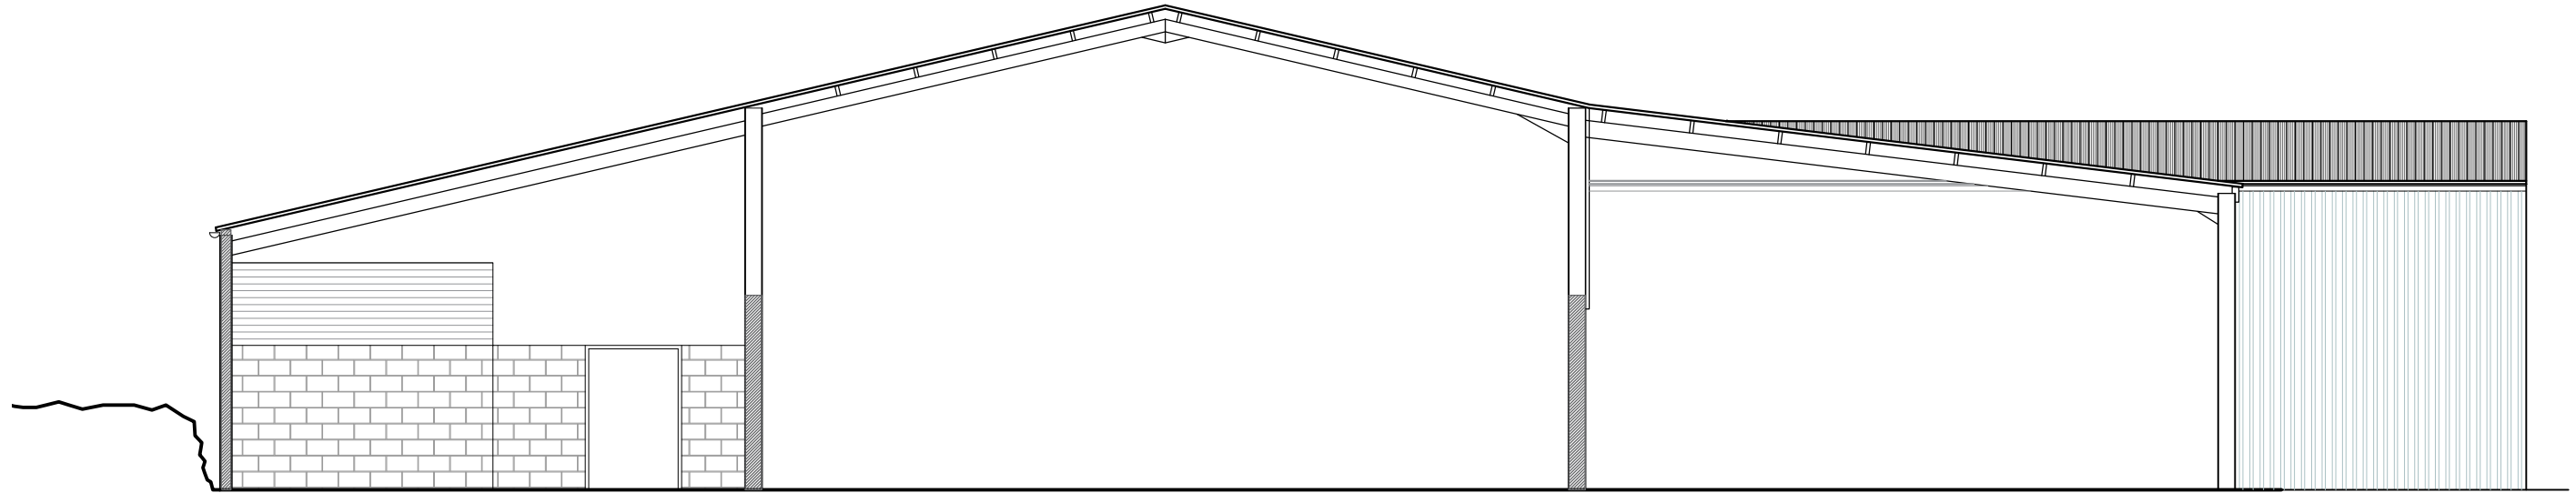

EXISTING WEST ELEVATION
1:100 SCALE

EXISTING SOUTH ELEVATION
1:100 SCALE

Rev.	Date	Details
A		
JOB:		Conversion of Buildings
CLIENT:		T J Ayles
ADDRESS:		Land at, Southhill Farm, Cranmore, Somerset, BA4 4QT
Existing Elevations Drawing		
SCALE:	1:100 @ A3	
DATE:	16 June 2020	
DWG No:	Southhill Farm - 03	