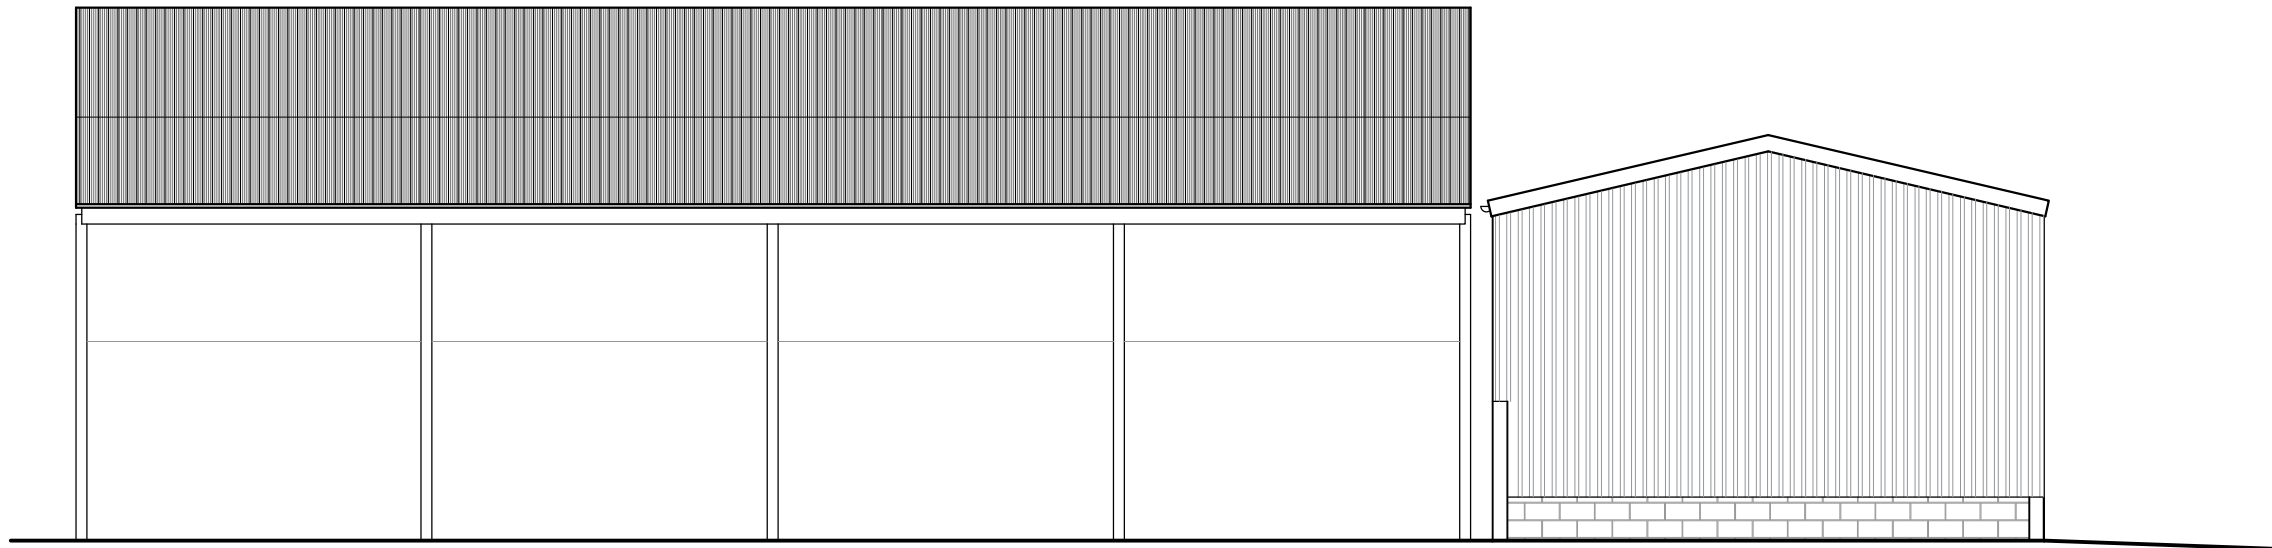

EXISTING WEST ELEVATION
1:100 SCALE

EXISTING SOUTH ELEVATION
1:100 SCALE

Rev.	Date	Details
A		
JOB:		Conversion of Buildings
CLIENT:		T J Ayles
ADDRESS:		Land at, Southhill Farm, Cranmore, Somerset, BA4 4QT
Existing Elevations Drawing		
SCALE:	1:100 @ A3	
DATE:	16 June 2020	
DWG No:	Southhill Farm - 03	