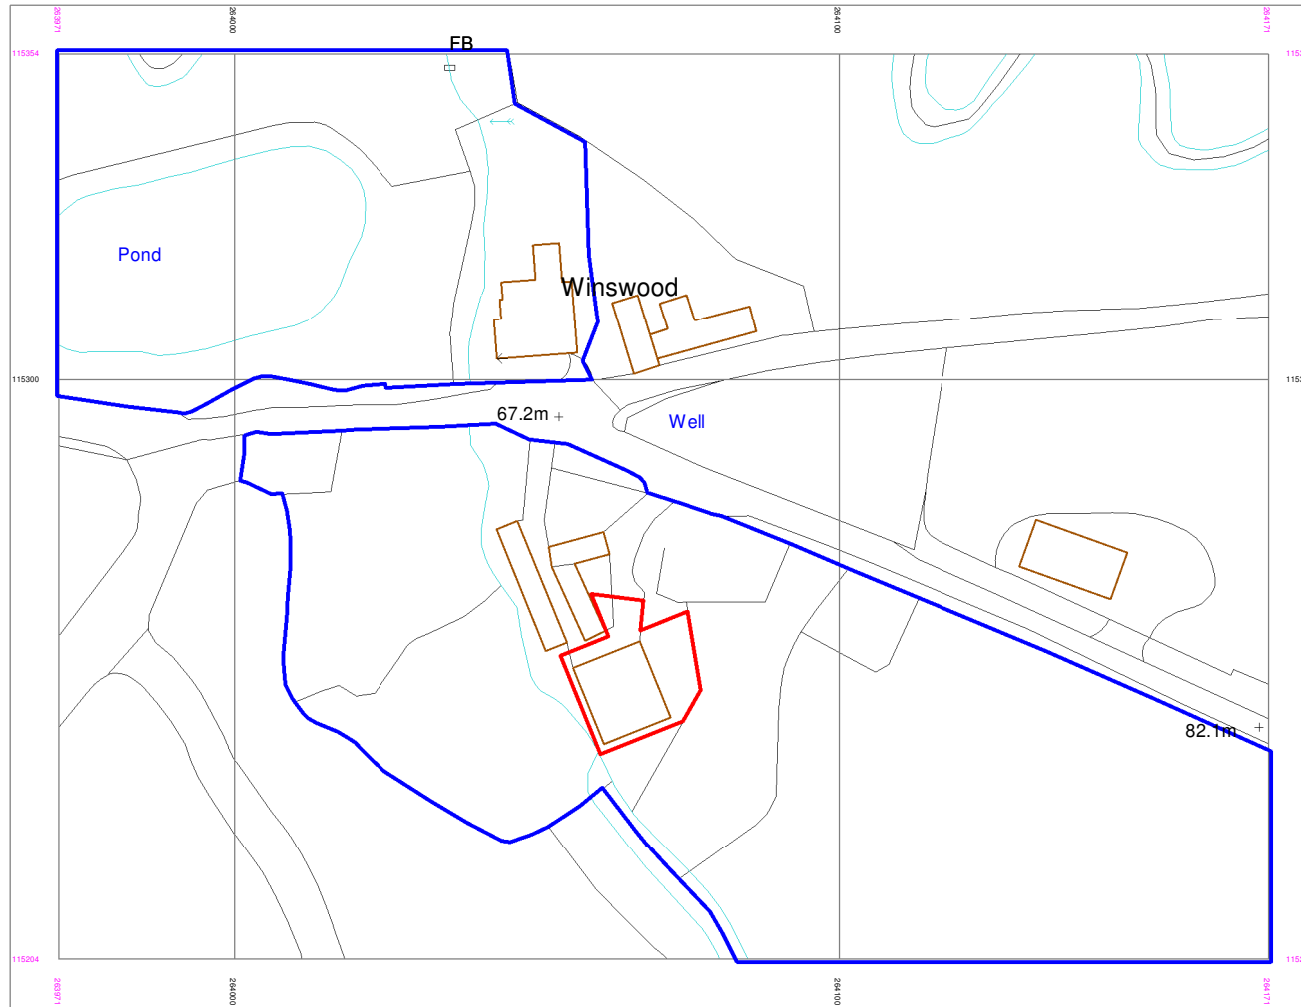

Ordnance Survey
Ukmapcentre.com