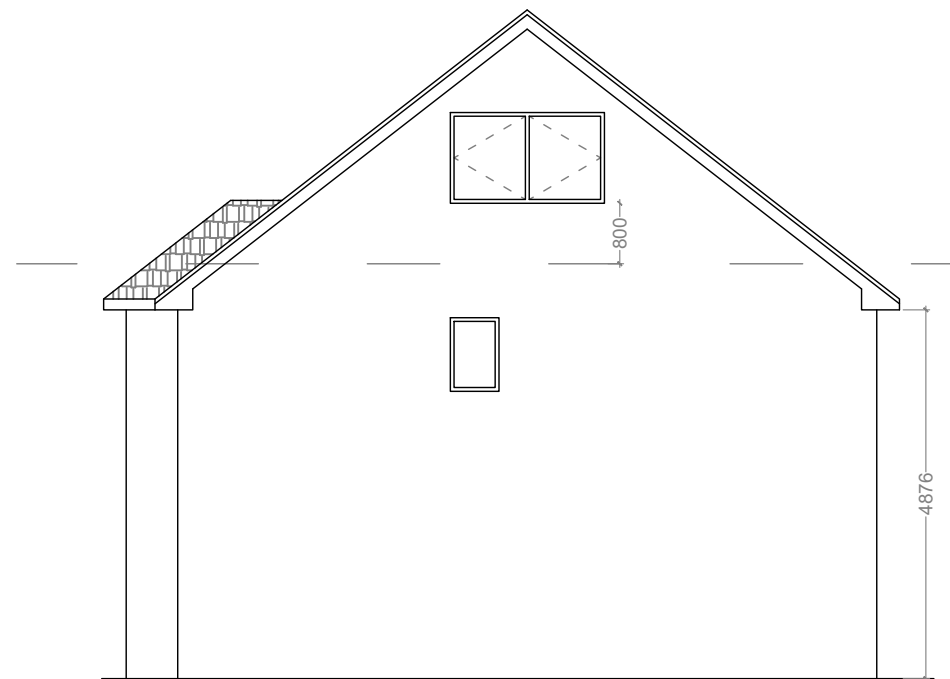

Existing Roof Plan

Existing Side Elevation

Proposed Roof Plan

Proposed Side Elevation

SCALE 1:100 0 1m 5m

Rev: -

scale: 1:100@A3

Drawing title:

Roof Plans and Elevations

dRa

DaideRizzoarchitecture
www.drarchitecture.co.uk

Title: Loft Conversion,
25 Eagle Avenue,
Glasgow

for: Mr Steve Forrest

Date: February 2021

Status: Planning

Drawing Number:
PL01