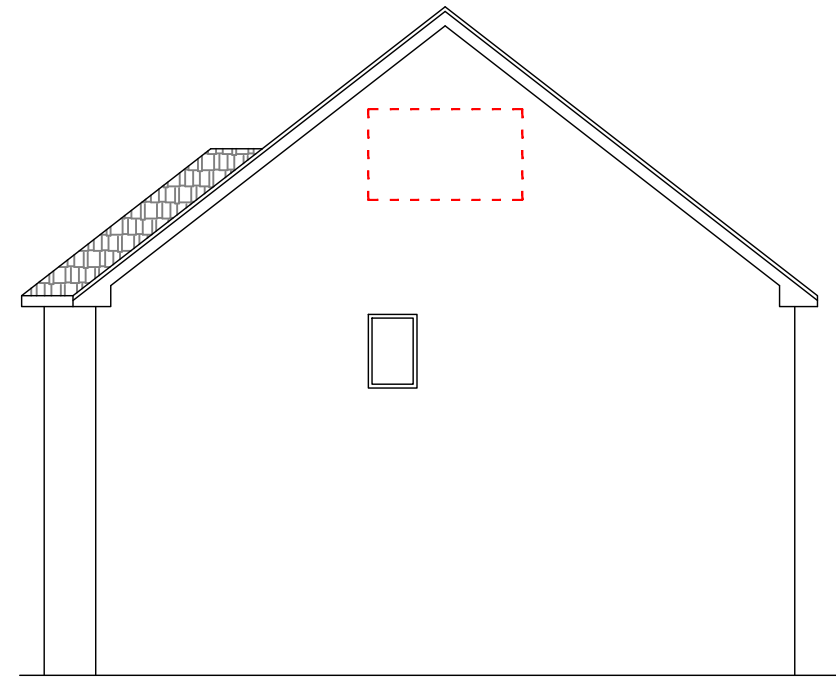

Existing Roof Plan

Existing Side Elevation

Proposed Roof Plan

Proposed Side Elevation

SCALE 1:100 0 1m 5m

Rev: -

scale: 1:100@A3

Drawing title:

Roof Plans and Elevations

dRa

DaideRizzoarchitecture
www.drarchitecture.co.uk

Title: Loft Conversion,
25 Eagle Avenue,
Glasgow

for: Mr Steve Forrest

Date: February 2021

Status: Planning

Drawing Number:
PL01