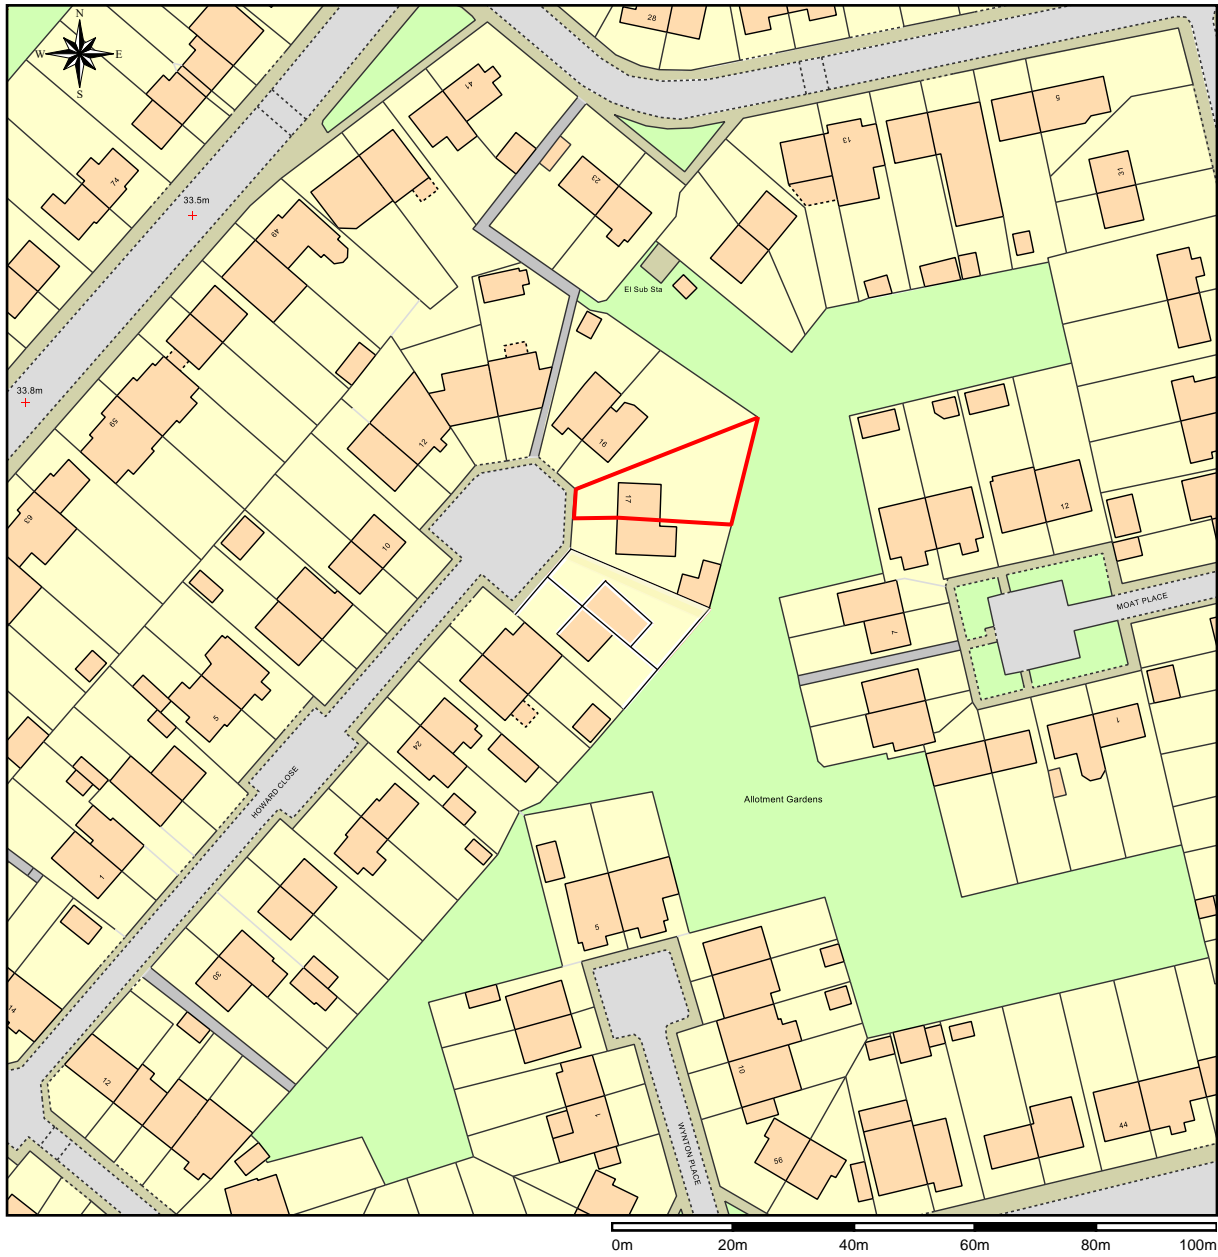

Location Plan of 17 Howard Close, London, W3 0JY

Scale: 1:1250, paper size: A4

plans ahead by emapsite™