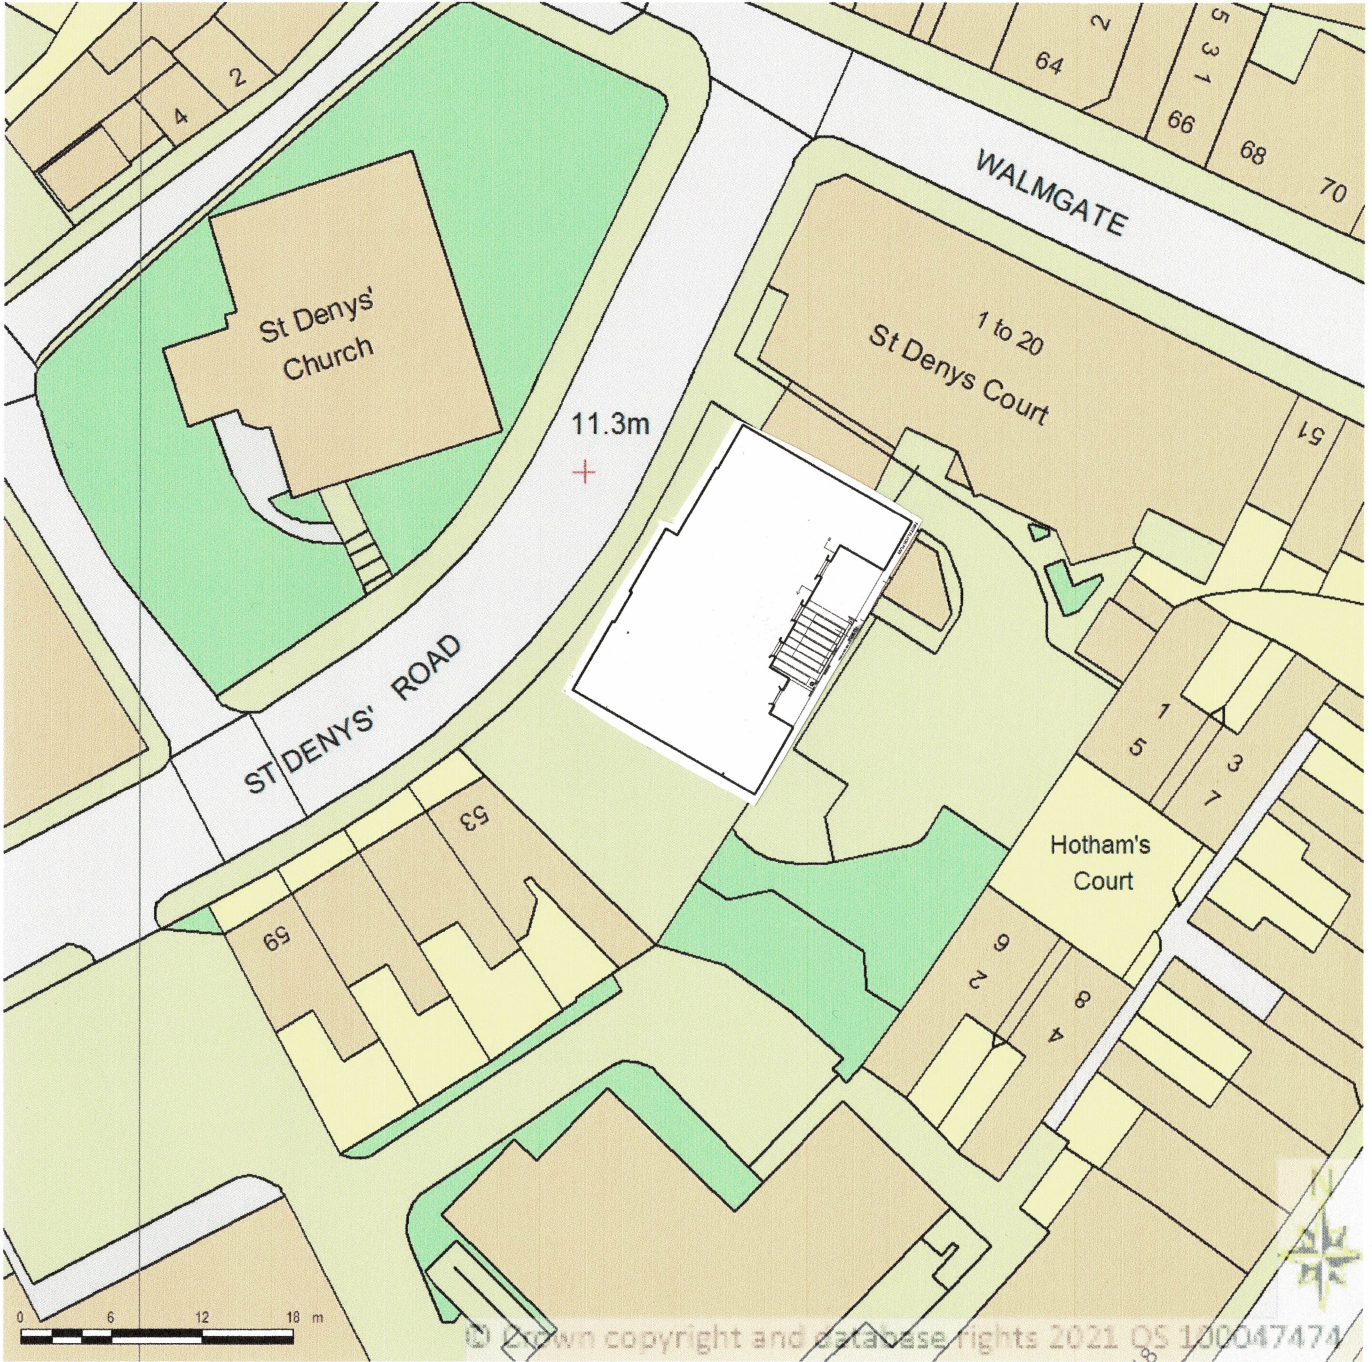

BLOCK/SITE PLAN  
AREA 90m x 90m  
SCALE 1:500 on A4  
CENTRE COORDINATES: 460736, 451551

Supplied by Streetwise Maps Ltd  
[www.streetwise.net](http://www.streetwise.net)  
Licence No: 100047474  
26/01/2021 14:08:42