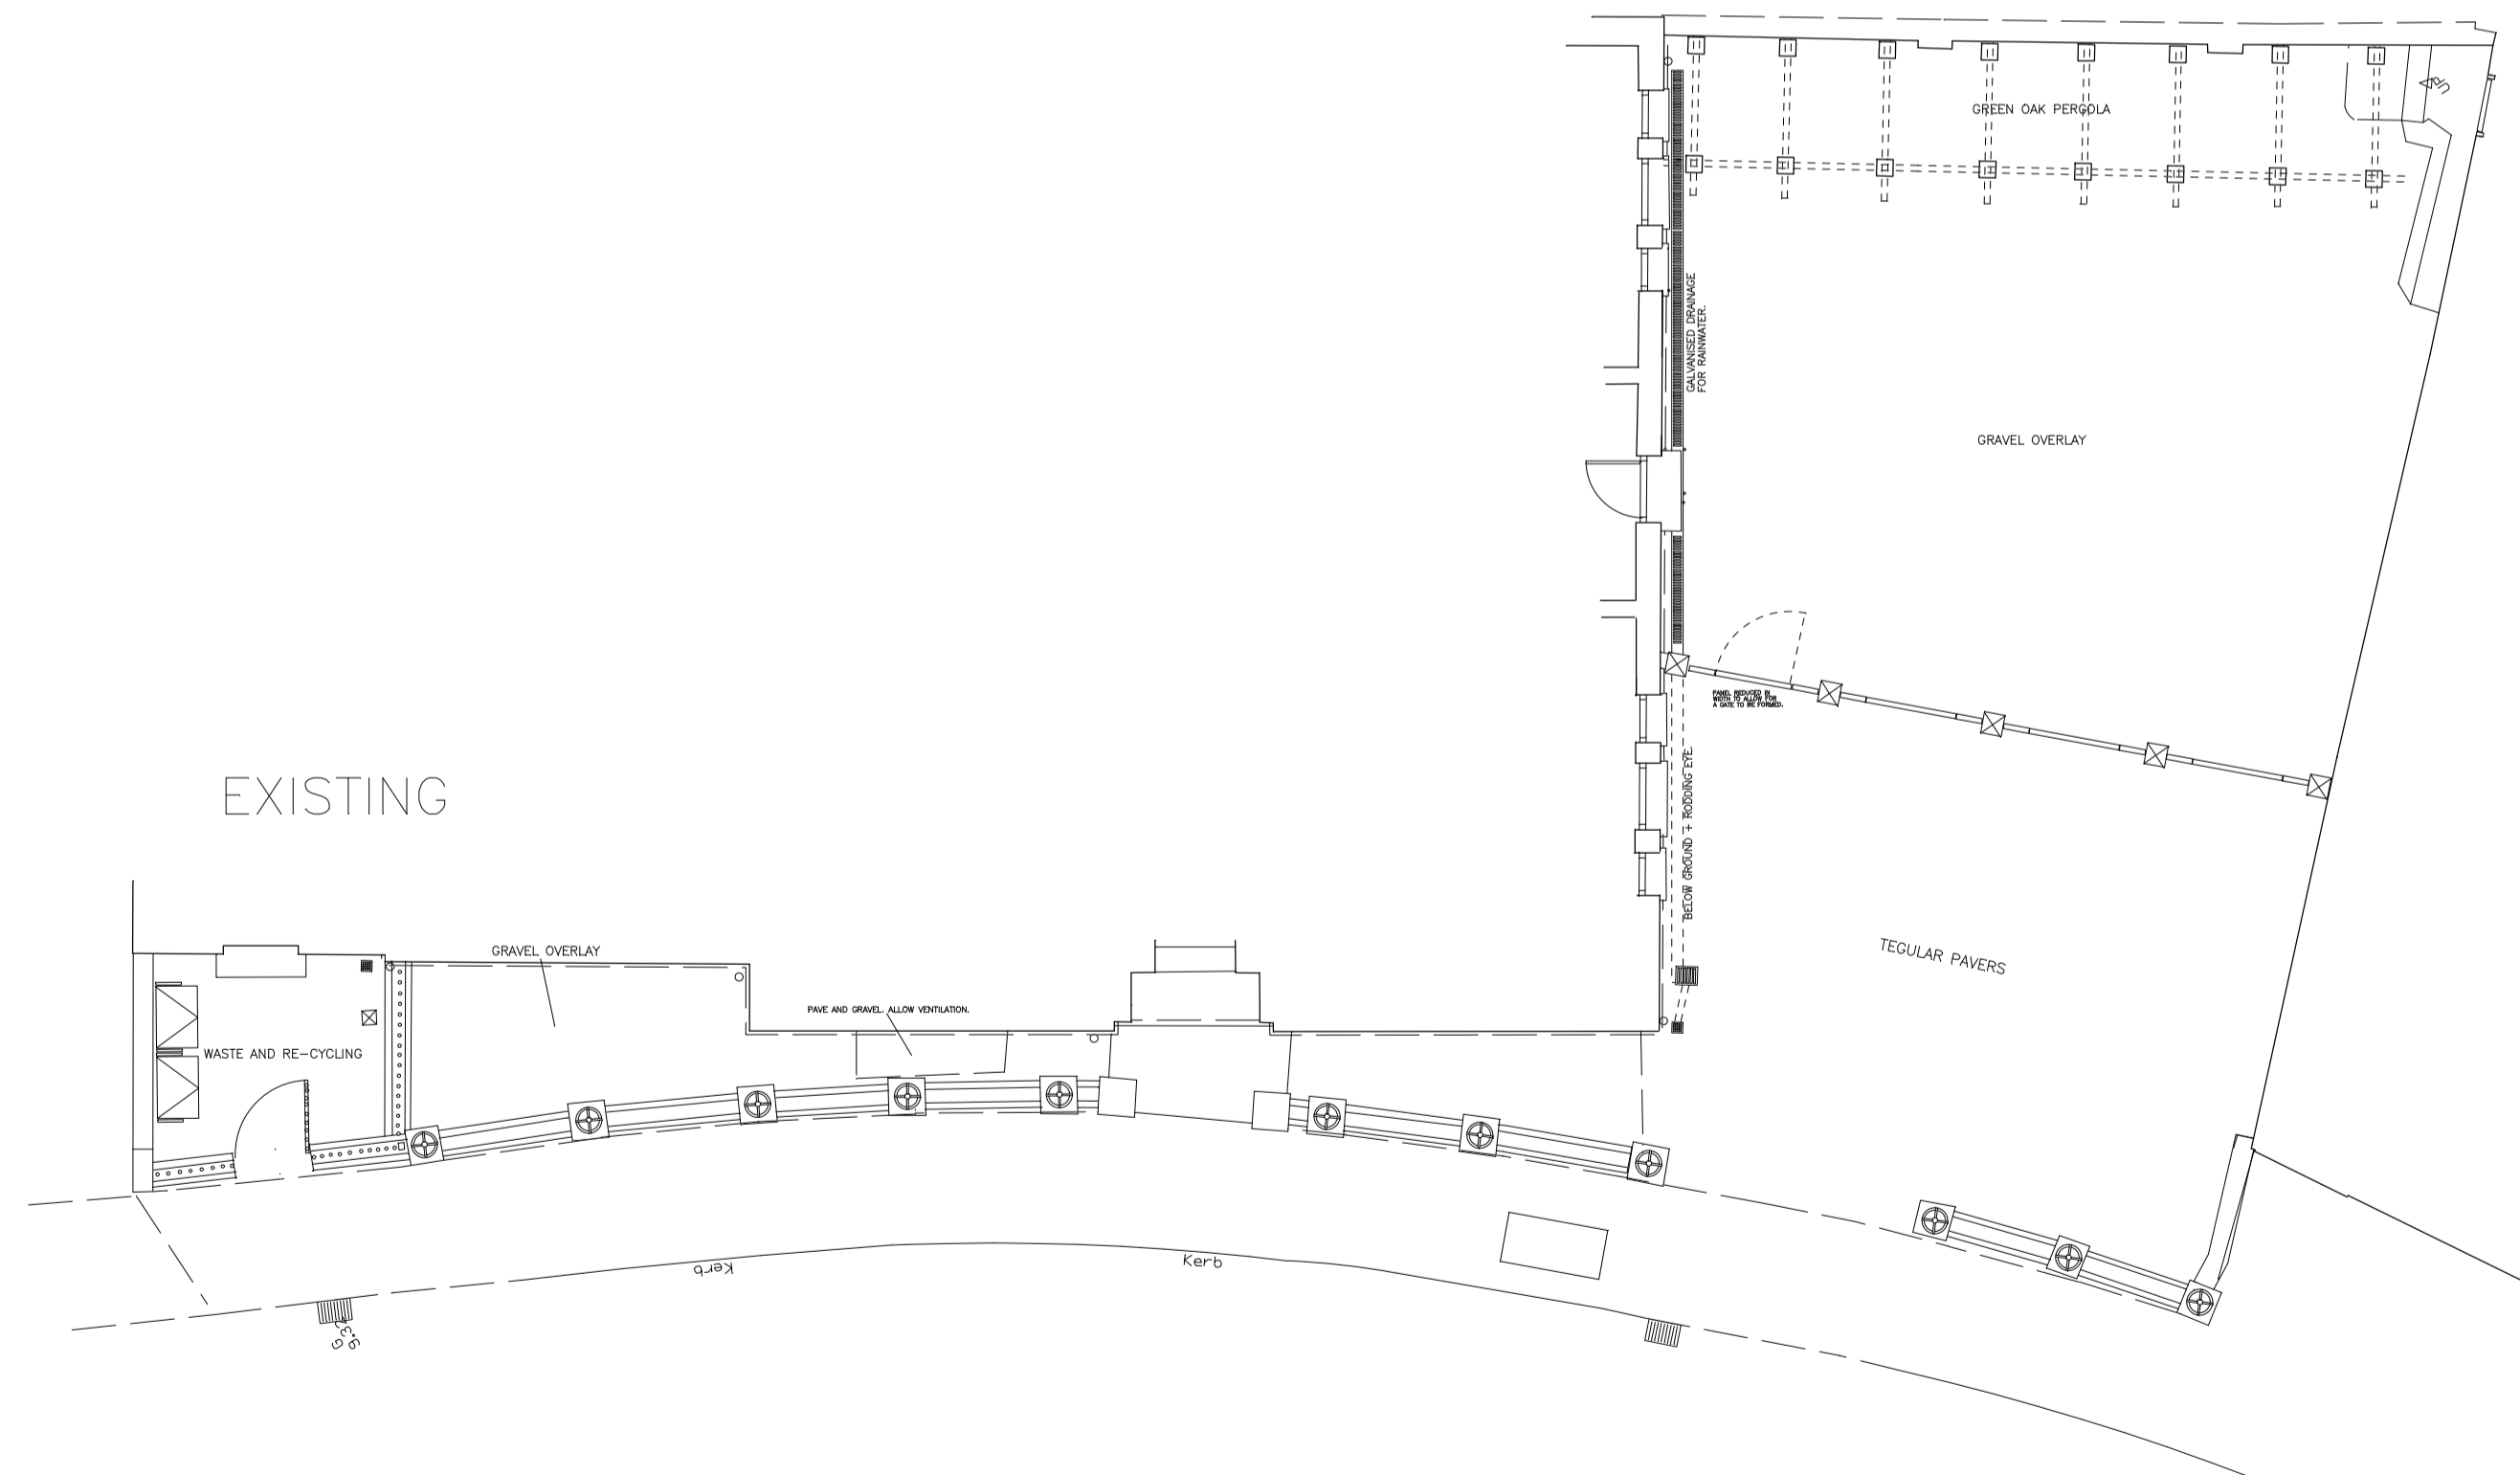

EXISTING

The copyright of this drawing remains the property of Mitchell Design Consultancy Ltd and must not be copied or reproduced without the express written permission of Mitchell Design Consultancy Ltd.

Contractors to check all dimensions before commencing work.

Do Not Scale

Notes

Revisions

Client

MS SCOTT,
PARISI HOTEL
51 ST DENY'S ROAD
YORK YO1 9GD

Title

Date

JANUARY 2021

Scale

1:100

Drawing No.

TPH 2