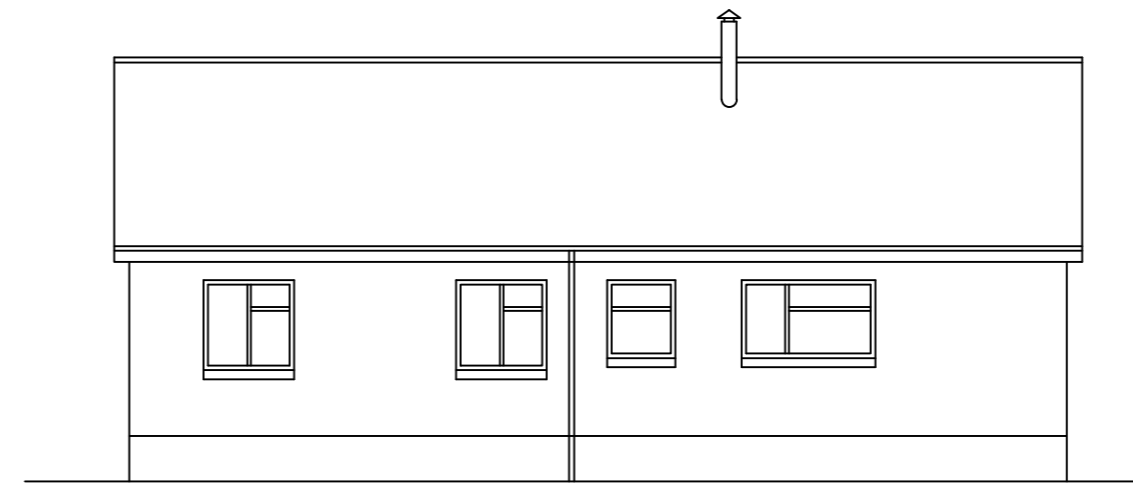

EAST ELEVATION

WEST ELEVATION

NORTH ELEVATION

SOUTH ELEVATION

MIKE MAIR
ARCHITECTURAL SERVICES
2 HARVEST HILL, WESTHILL
tel : 01224 741701

**PROPOSED EXTENSION AT
MORVICH, LOW ROAD
ABOYNE
FOR Mr & Mrs G. HENDERSON**

**EXISTING PLANS
+ ELEVATIONS**

scale	1:100	drg No	20/1227/01
date	Oct 2020		-