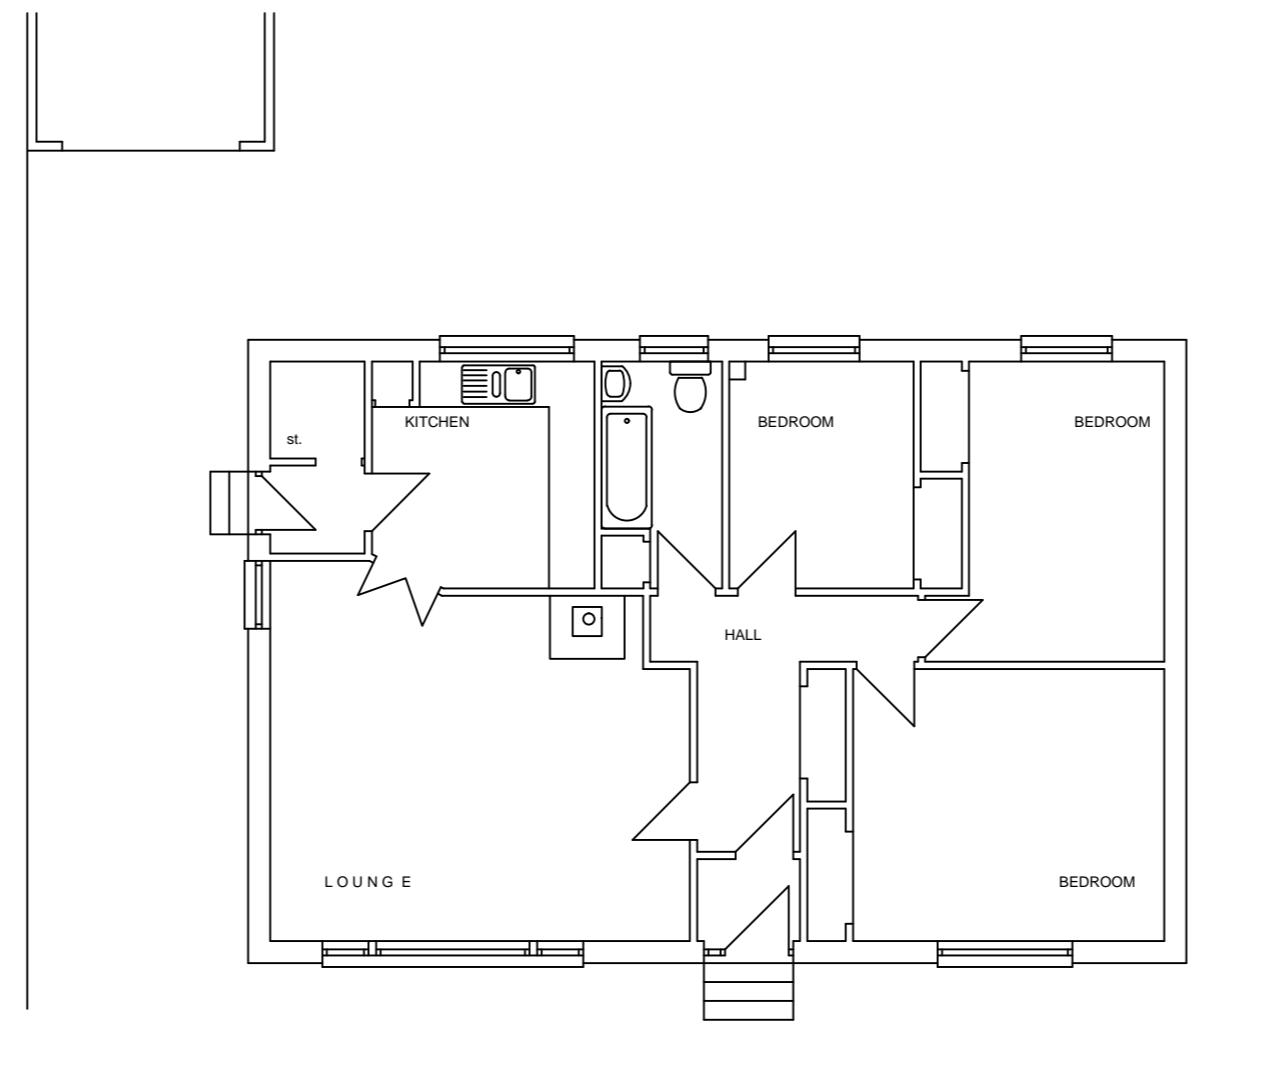

EAST ELEVATION

WEST ELEVATION

NORTH ELEVATION

SOUTH ELEVATION

MIKE MAIR
ARCHITECTURAL SERVICES
2 HARVEST HILL, WESTHILL
tel : 01224 741701

**PROPOSED EXTENSION AT
MORVICH, LOW ROAD
ABOYNE
FOR Mr & Mrs G. HENDERSON**

**EXISTING PLANS
+ ELEVATIONS**

scale	1:100	drg No	20/1227/01
date	Oct 2020		-