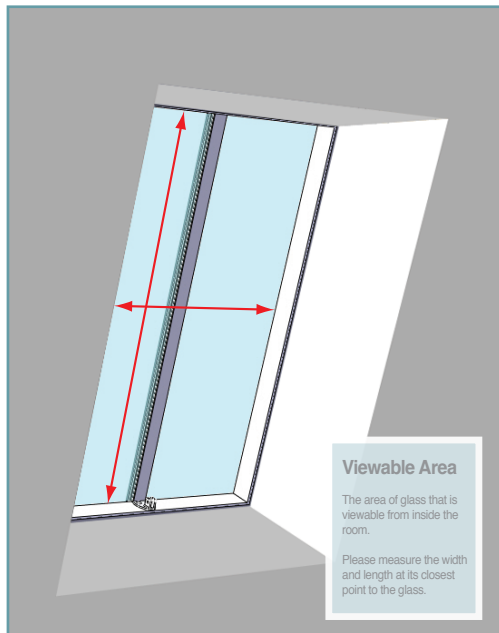

The Conservation Rooflight® On the Rafter Roof Window Sizes and Prices

Before selecting your size, carefully read the 'Installation Overview' PDF.

PLEASE NOTE: THE DIFFERENCE BETWEEN AN 'ON THE RAFTER' OR 'BETWEEN THE RAFTER' ROOF WINDOW IS IN THE INSTALLATION, NOT THE ROOFLIGHT SIZE, AND DEPENDS ON THE BUILD-UP OF YOUR ROOF.