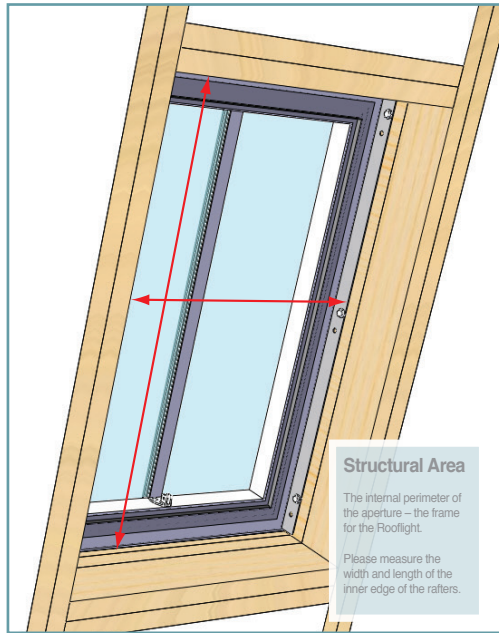

The Conservation Rooflight® On the Rafter Roof Window Sizes and Prices

Before selecting your size, carefully read the 'Installation Overview' PDF.

PLEASE NOTE: THE DIFFERENCE BETWEEN AN 'ON THE RAFTER' OR 'BETWEEN THE RAFTER' ROOF WINDOW IS IN THE INSTALLATION, NOT THE ROOFLIGHT SIZE, AND DEPENDS ON THE BUILD-UP OF YOUR ROOF.