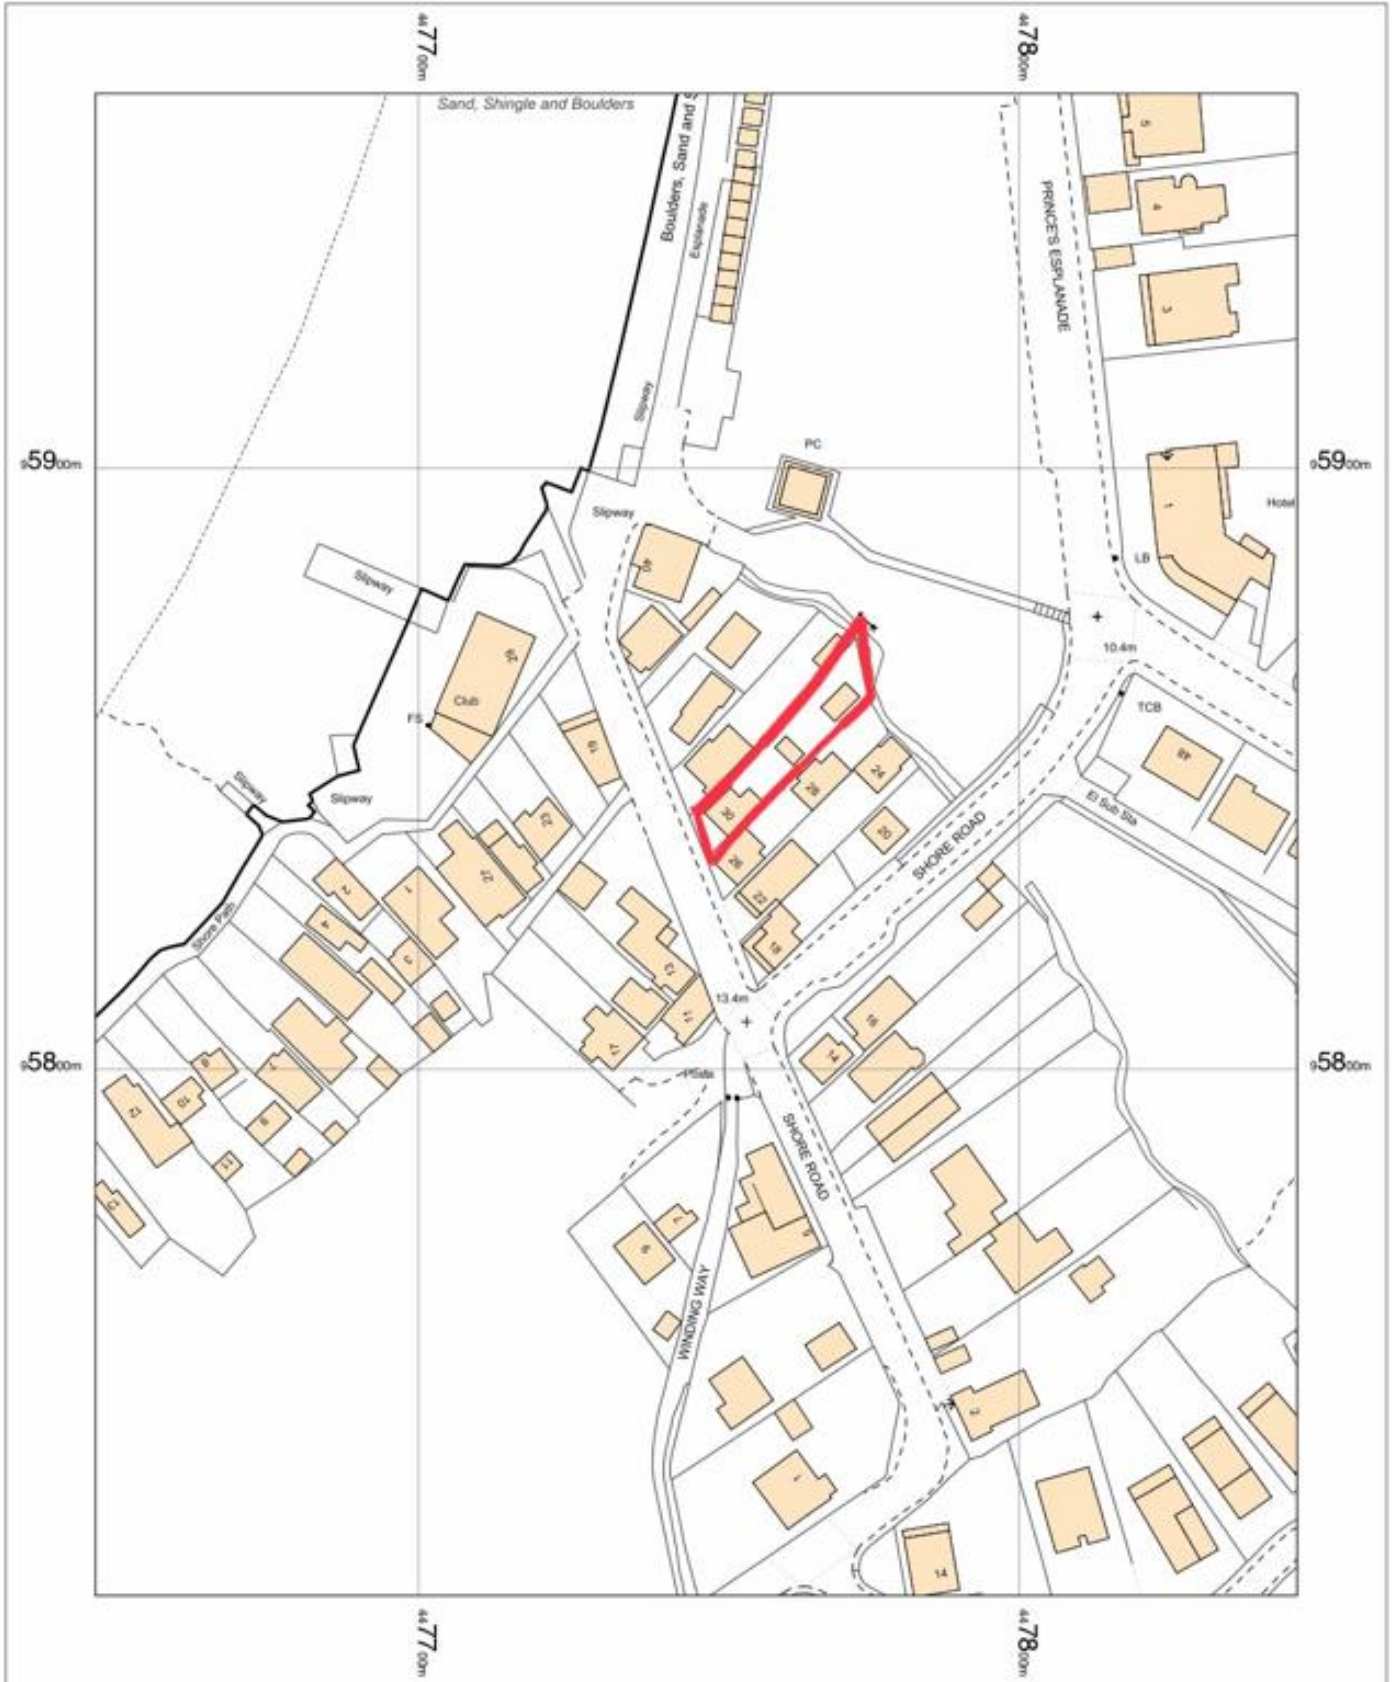

# 30 Shore Road

**Location Plan**

OS MasterMap 1250/2500/10000 scale  
Monday, July 2, 2018, ID: CM-00723805  
[www.centremapslive.co.uk](http://www.centremapslive.co.uk)

1:1250 scale print at A4, Centre: 447746 E, 95837 N

© Crown Copyright and database rights 2017 OS 100019980

FOR A BETTER POINT OF VIEW