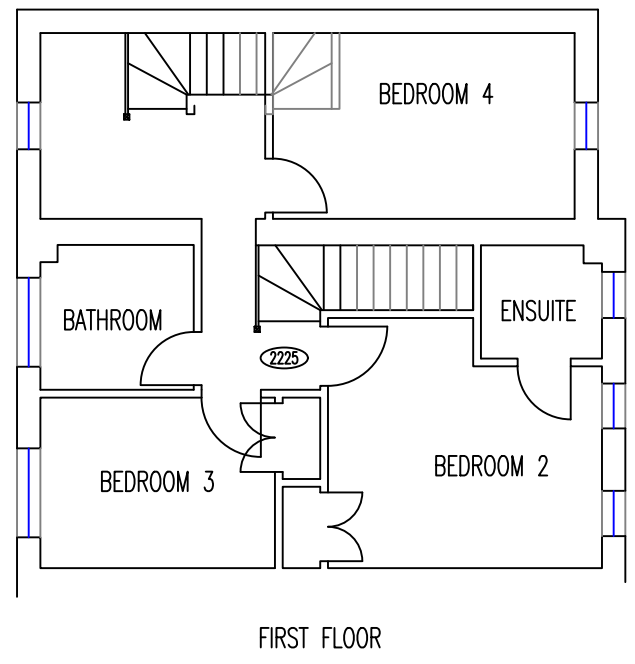

RECEIVED

21/00084/FUL
27.01.21

Bracknell Forest Council
Environment Culture and Communities

NOTES

REV	DESCRIPTION	DATE
-	-	-

Client:
Mr & Mrs J. Beck

Project:
48 Hebbecastle Down,
Warfield,
Berkshire.
RG42 2QF

Drawing Title:
Proposed Ground, First and Loft
Floor Layouts

Date: DEC 2020   Drawn by: PH

Scale: 1:100 @ A3

Drg.No. 02 -