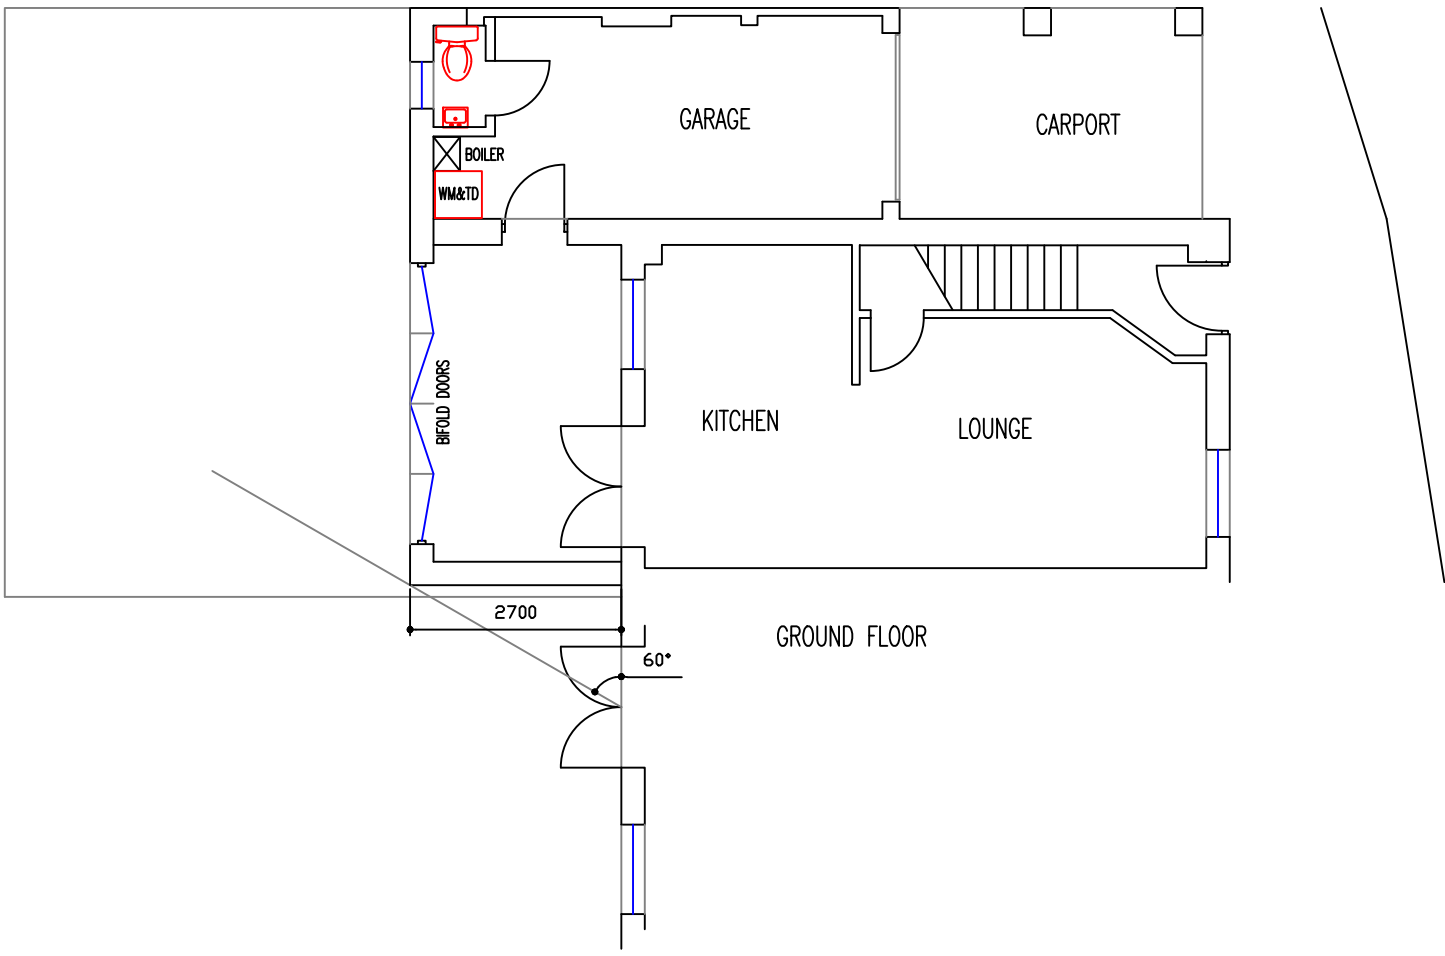

RECEIVED

21/00084/FUL
27.01.21

Bracknell Forest Council
Environment Culture and Communities

NOTES

REV	DESCRIPTION	DATE
-	-	-

Client:
Mr & Mrs J. Beck

Project:
48 Hebbecastle Down,
Warfield,
Berkshire.
RG42 2QF

Drawing Title:
Proposed Ground, First and Loft
Floor Layouts

Date: DEC 2020   Drawn by: PH

Scale: 1:100 @ A3

Drg.No. 02 -