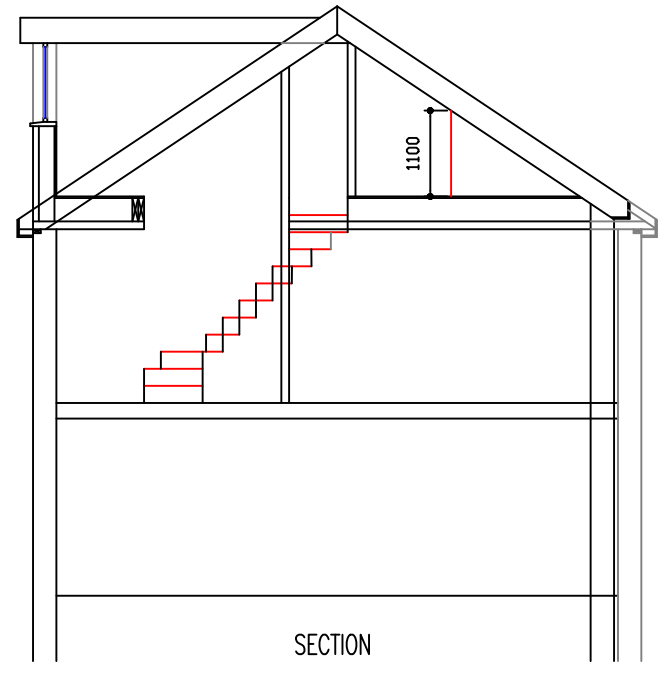

RECEIVED

21/00084/FUL
27.01.21

Bracknell Forest Council
Environment Culture and Communities

NOTES

REV	DESCRIPTION	DATE
-	-	-

Client:
Mr & Mrs J. Beck

Project:
48 Hebbecastle Down,
Warfield,
Berkshire.
RG42 2QF

Drawing Title:
Proposed Ground, First and Loft
Floor Layouts

Date: DEC 2020   Drawn by: PH

Scale: 1:100 @ A3

Drg.No. 02 -