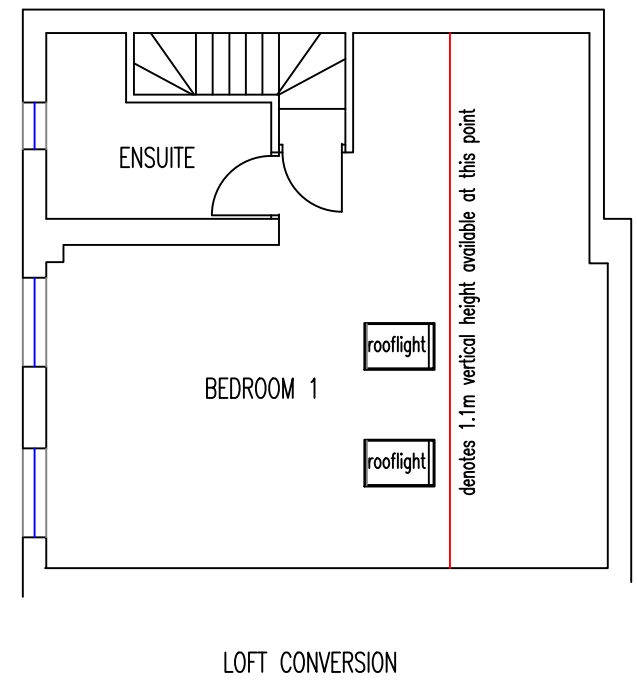

RECEIVED

21/00084/FUL
27.01.21

Bracknell Forest Council
Environment Culture and Communities

NOTES

REV	DESCRIPTION	DATE
-	-	-

Client:
Mr & Mrs J. Beck

Project:
48 Hebbecastle Down,
Warfield,
Berkshire.
RG42 2QF

Drawing Title:
Proposed Ground, First and Loft
Floor Layouts

Date: DEC 2020   Drawn by: PH

Scale: 1:100 @ A3

Drg.No. 02 -