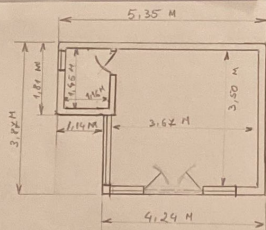

FRONT ELEVATION

Scale Bar 1:50

SOUTH ELEVATION

GROUND FLOOR PLAN

Scale Bar 1:50

PROPOSED GYM/GARDEN ROOM WITH TOILET FEB. 2021
 16 CARACTACUS GREEN WATFORD WD 18GJU