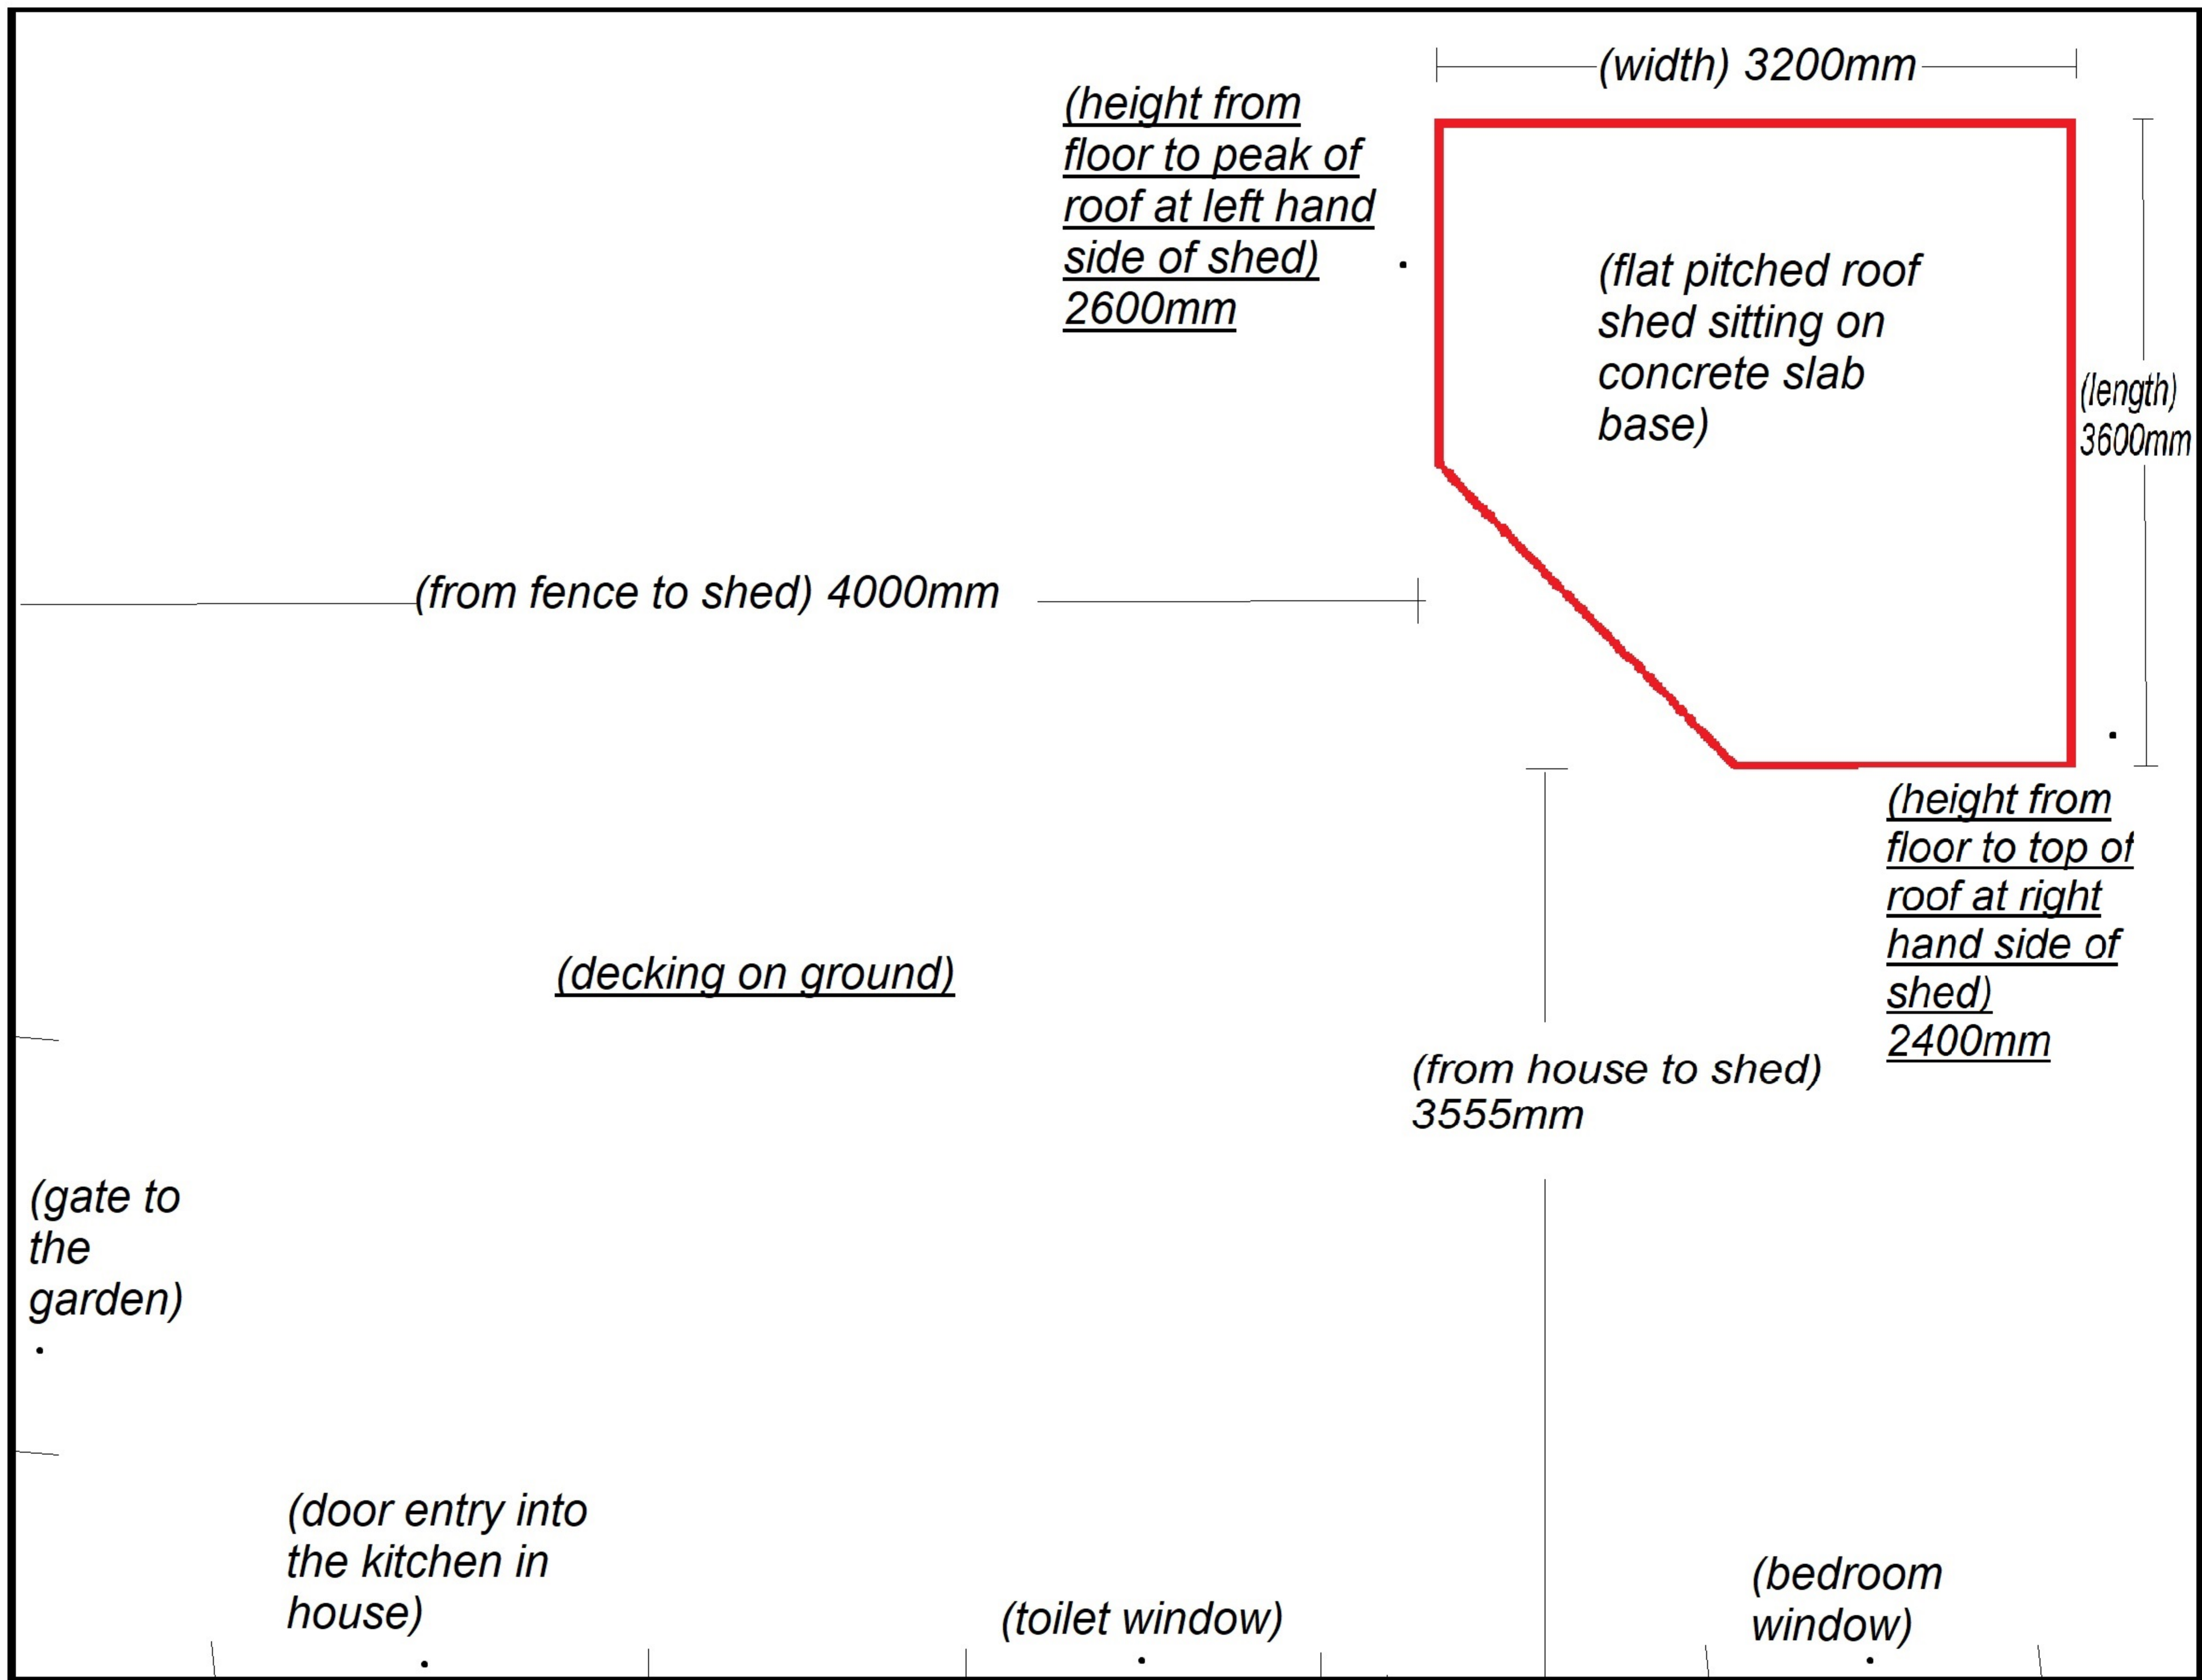

109 Spottiswoode Gardens, Mid Calder, Livingston, EH53 0JY

7400mm

109 Spottiswoode Gardens
Mid Calder
EH53 0JY

(The proposal has been marked in *RED*)