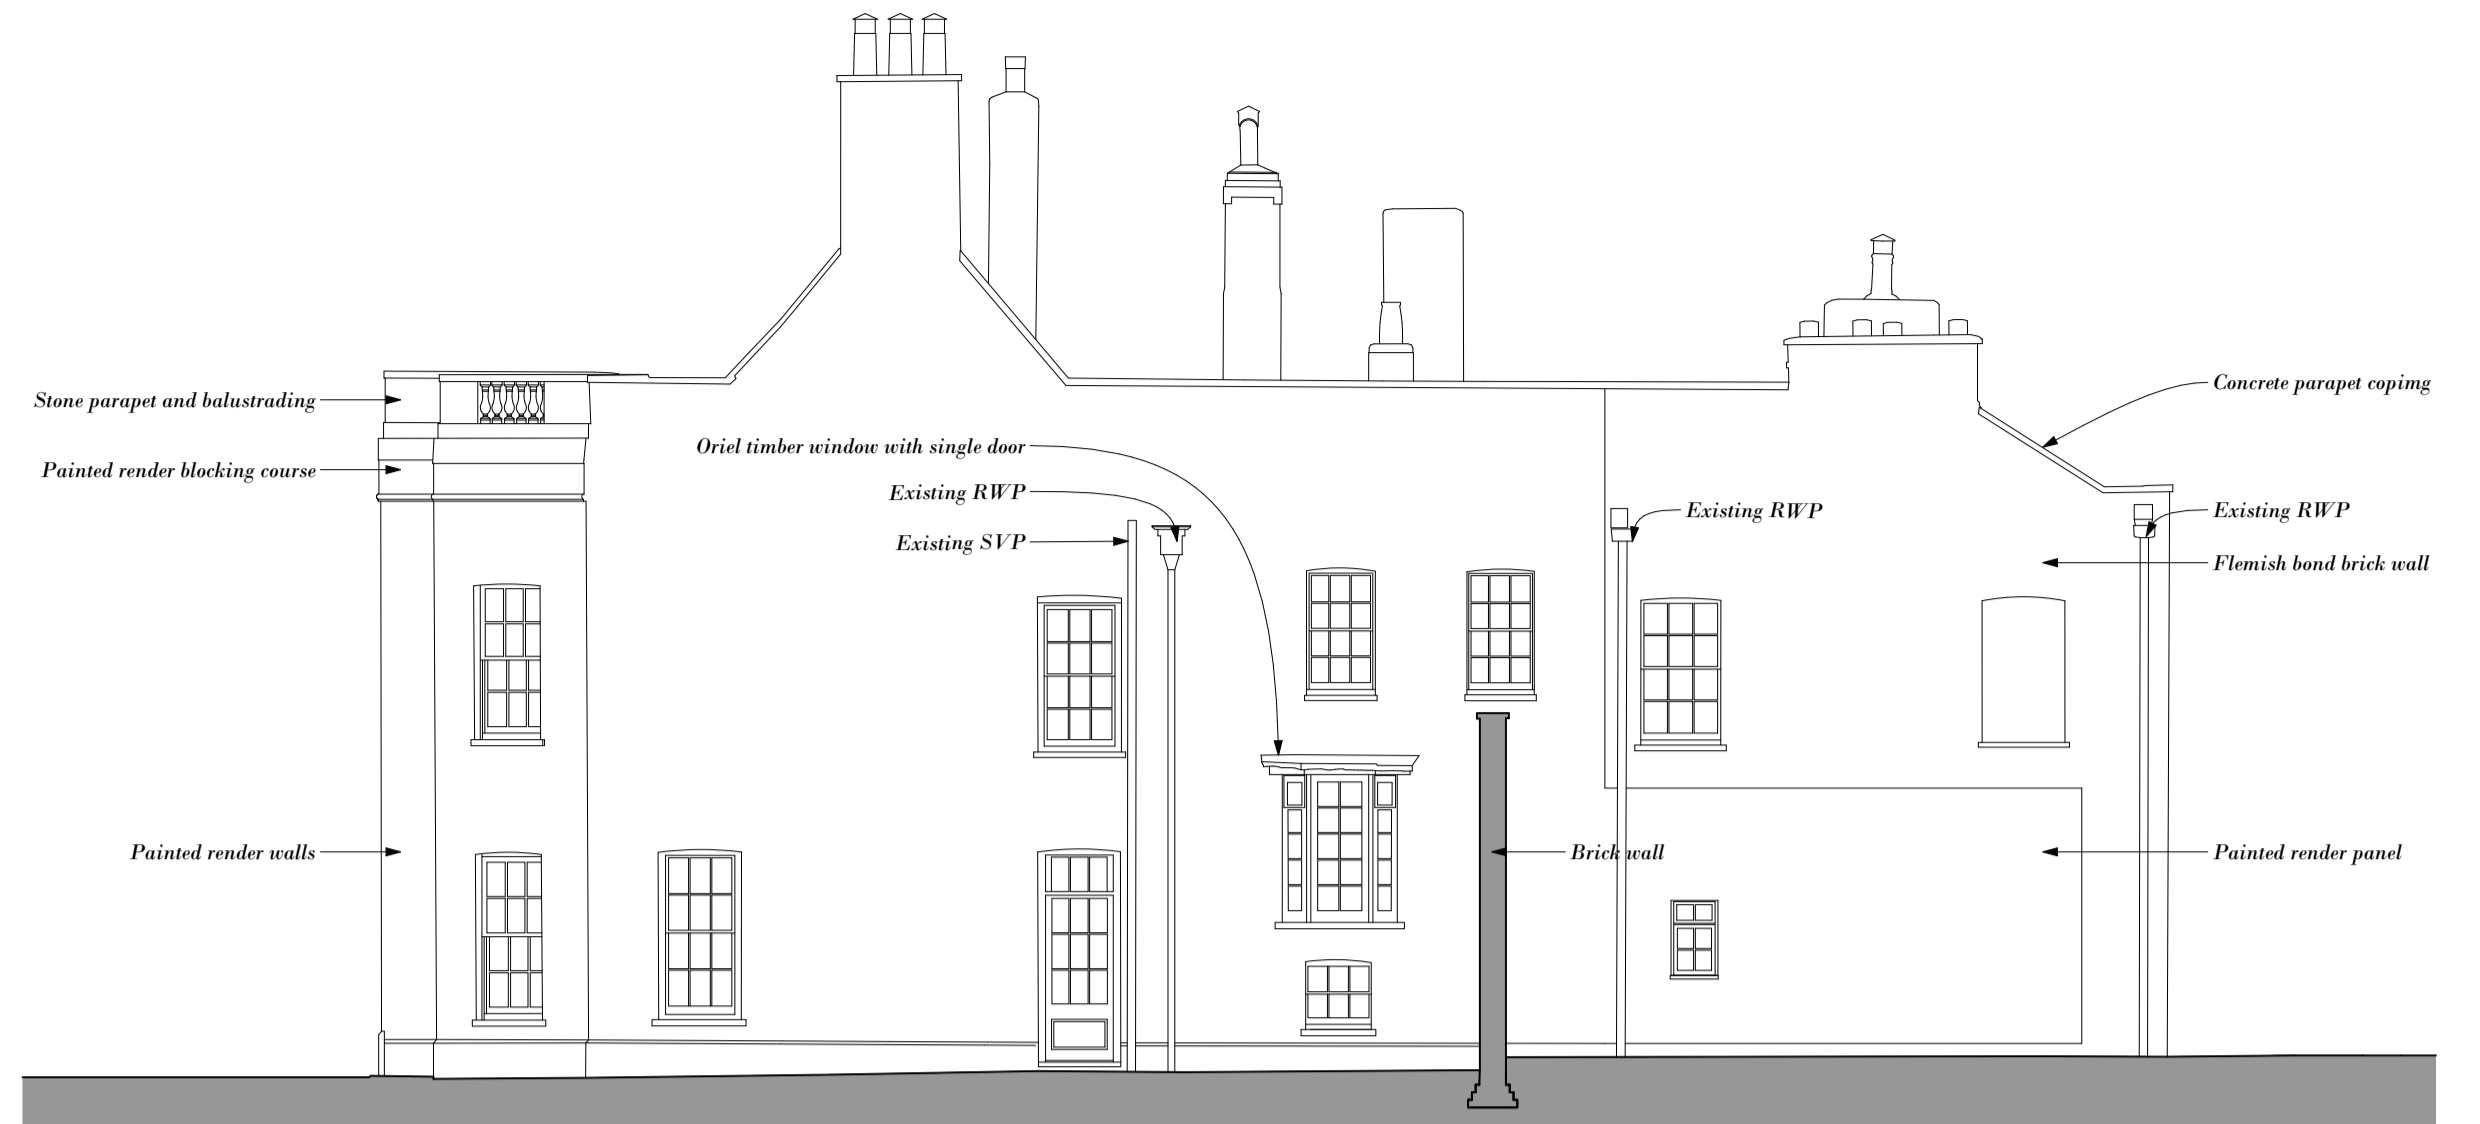

East Elevation

North Elevation

South Elevation

West Elevation

**WYDDIAL HALL, HERTFORDSHIRE**

Existing Elevations & Section A - A

1:100 @ A1

Drawing Number : 6021/PL05 | April 2018 | Author: PP / RP