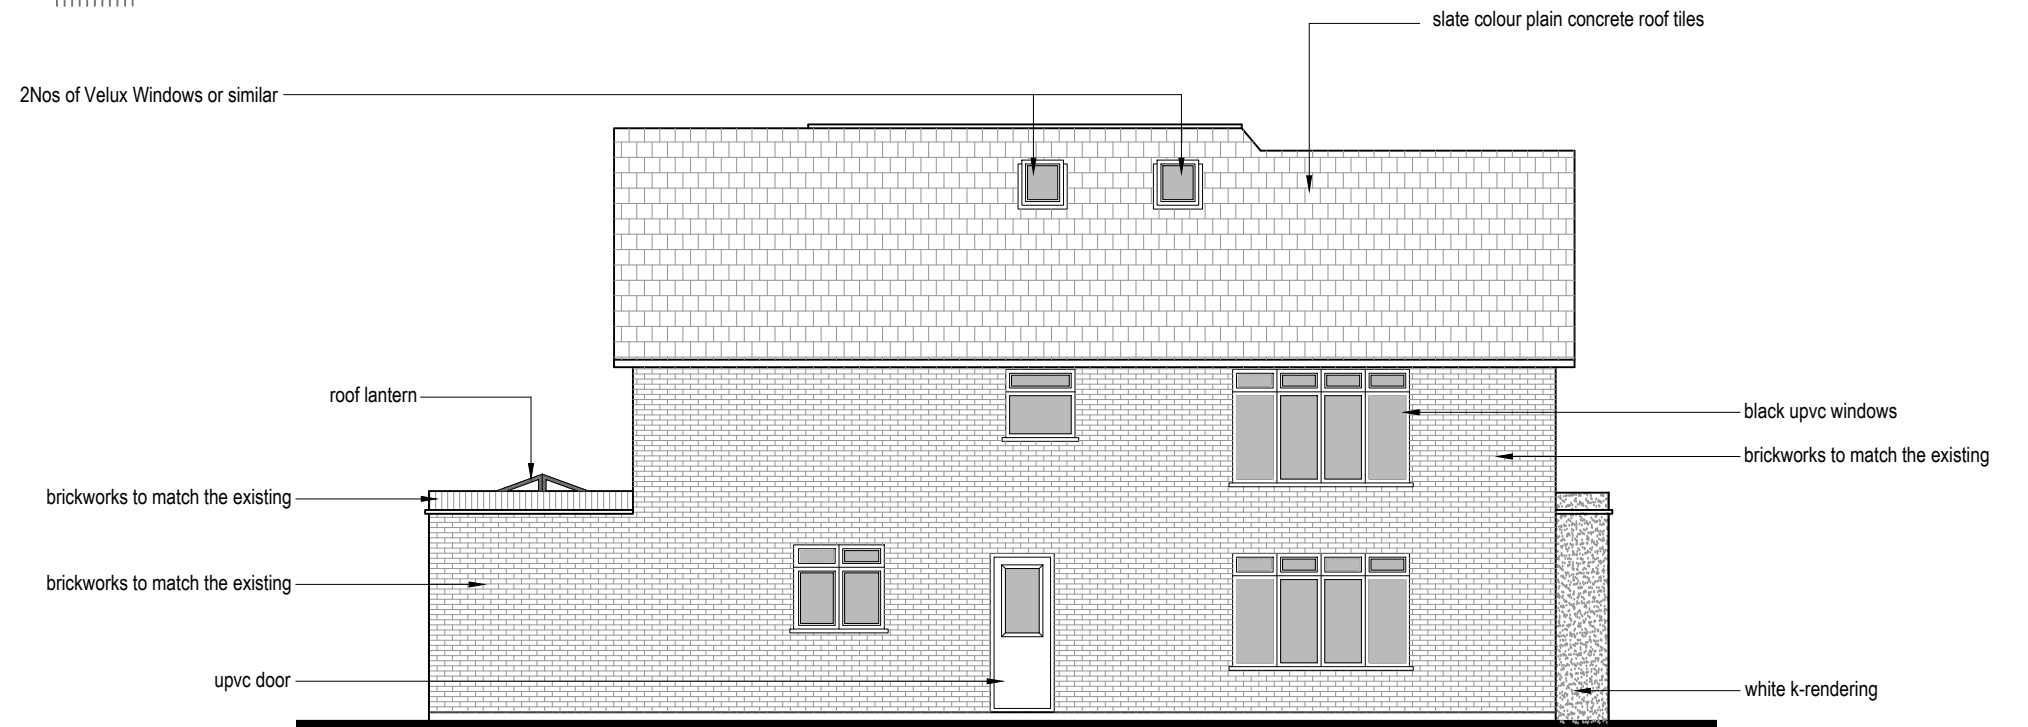

Rear Elevation

Side Elevation

Rev Date Comments

Dimensions to be verified on site
DO NOT SCALE FROM THIS DRAWING.
Any areas indicated on this drawing are for guidance only.
No responsibility is taken for their accuracy.

Email: vishal.p@vdesigncad.co.uk Mobile: 07971083395

Site Address:
14, Westbury Road,
Northwood,
HA6 3BT

Title:
Proposed Elevations

Scale: 1:100 Paper Size: A3

Drawn By: VP
Job Ref: 20083V
Date: Jan 2021
Drawing No. PL - 07