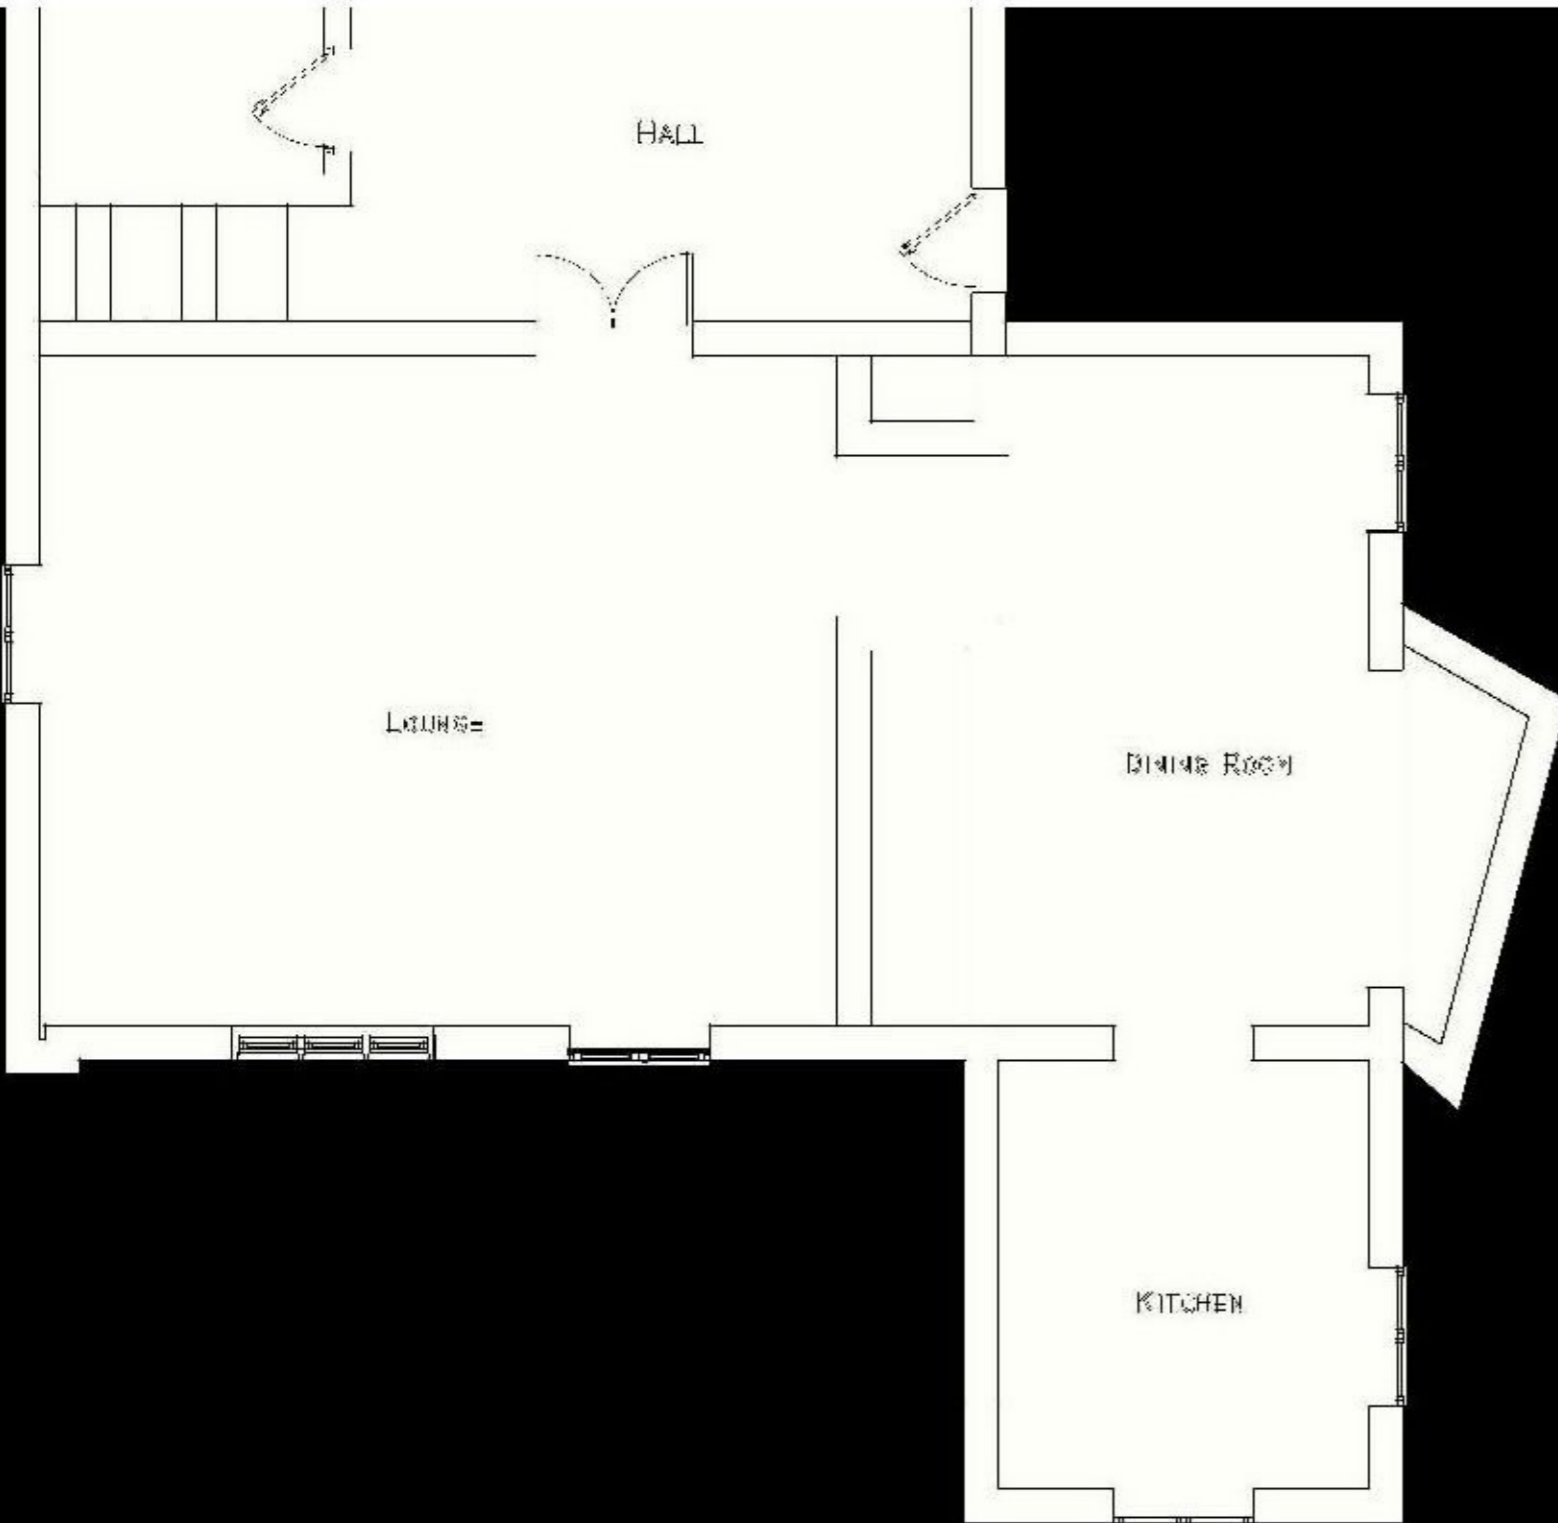

Scale = 1:100 @ A3

Existing west Elevation

Drawing Number: 44479-1

...rt, Boddington Road, Boddington, Cheltenham, GL51 0TW

**Existing**

**Existing Property- 1:100 Date:06/01/21**