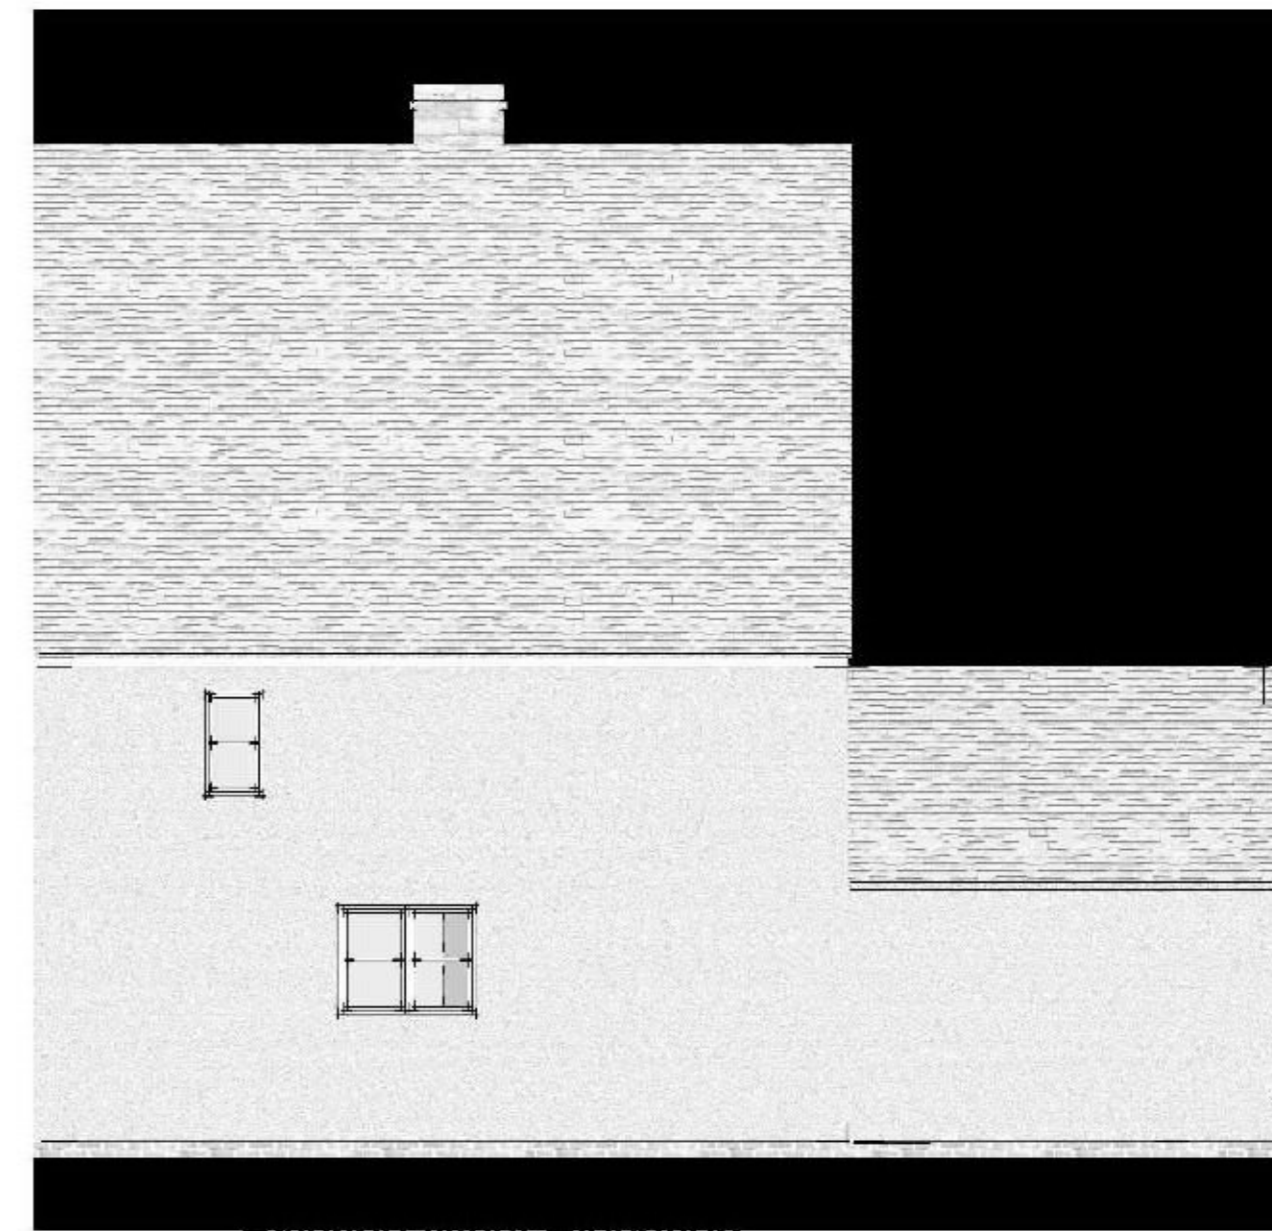

Scale = 1:100 @ A3

Existing west Elevation

Drawing Number: 44479-1

...rt, Boddington Road, Boddington, Cheltenham, GL51 0TW

**Existing**

**Existing Property- 1:100 Date:06/01/21**