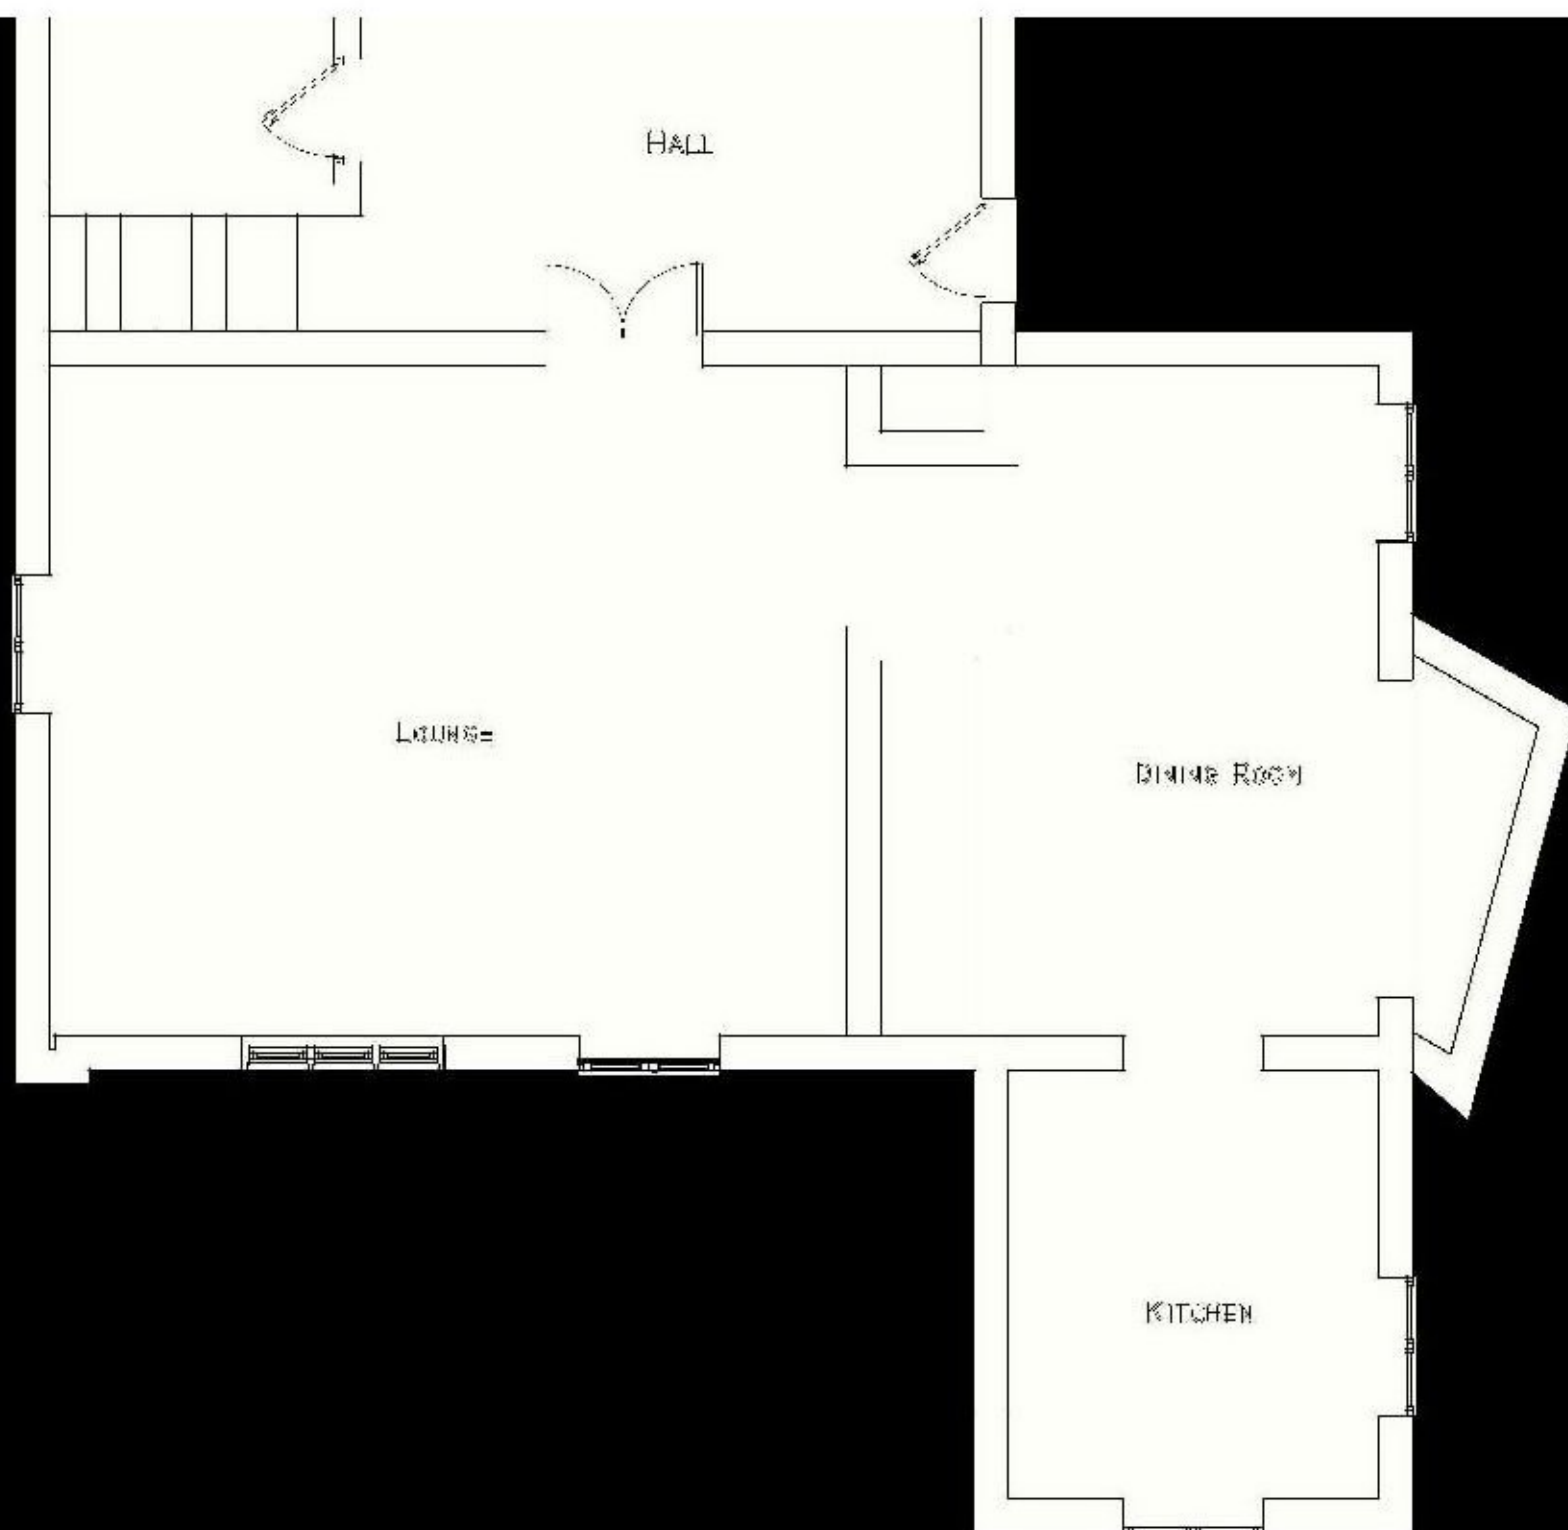

Scale = 1:100 @ A3

Existing west Elevation

Drawing Number: 44479-1

...rt, Boddington Road, Boddington, Cheltenham, GL51 0TW

**Existing**

**Existing Property- 1:100 Date:06/01/21**

...f this work. The copyright in this drawing vests with Prime Oak and may only be reproduced with permission.