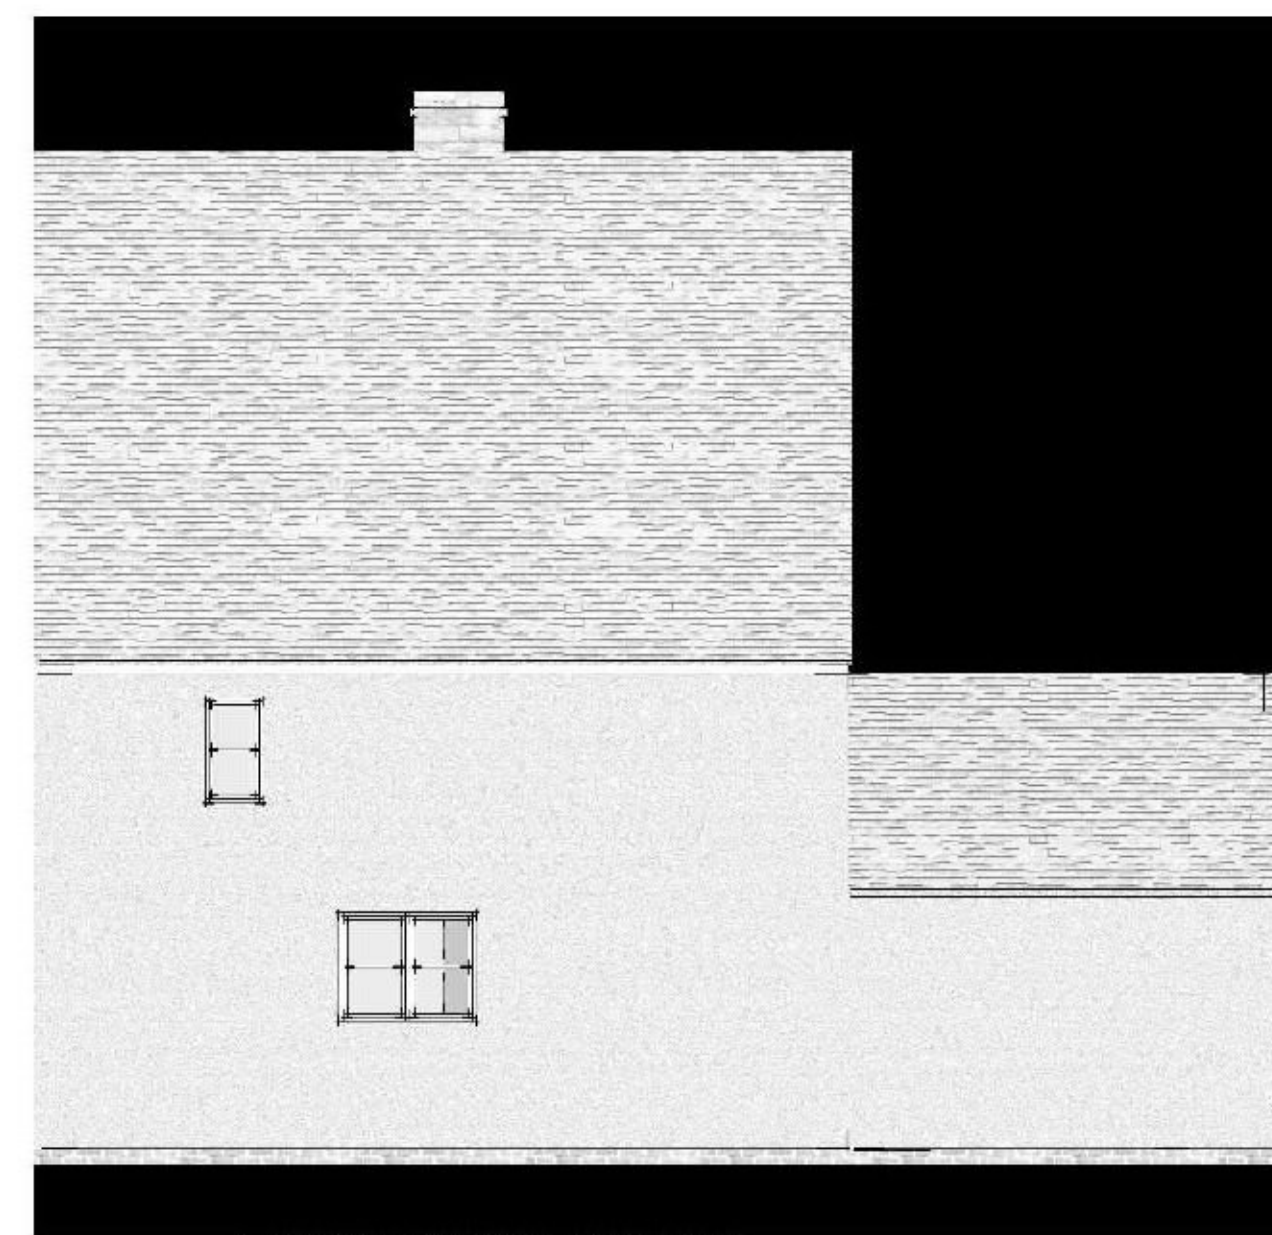

Scale = 1:100 @ A3

Existing west Elevation

Drawing Number: 44479-1

...rt, Boddington Road, Boddington, Cheltenham, GL51 0TW

**Existing**

**Existing Property- 1:100 Date:06/01/21**

...f this work. The copyright in this drawing vests with Prime Oak and may only be reproduced with permission.