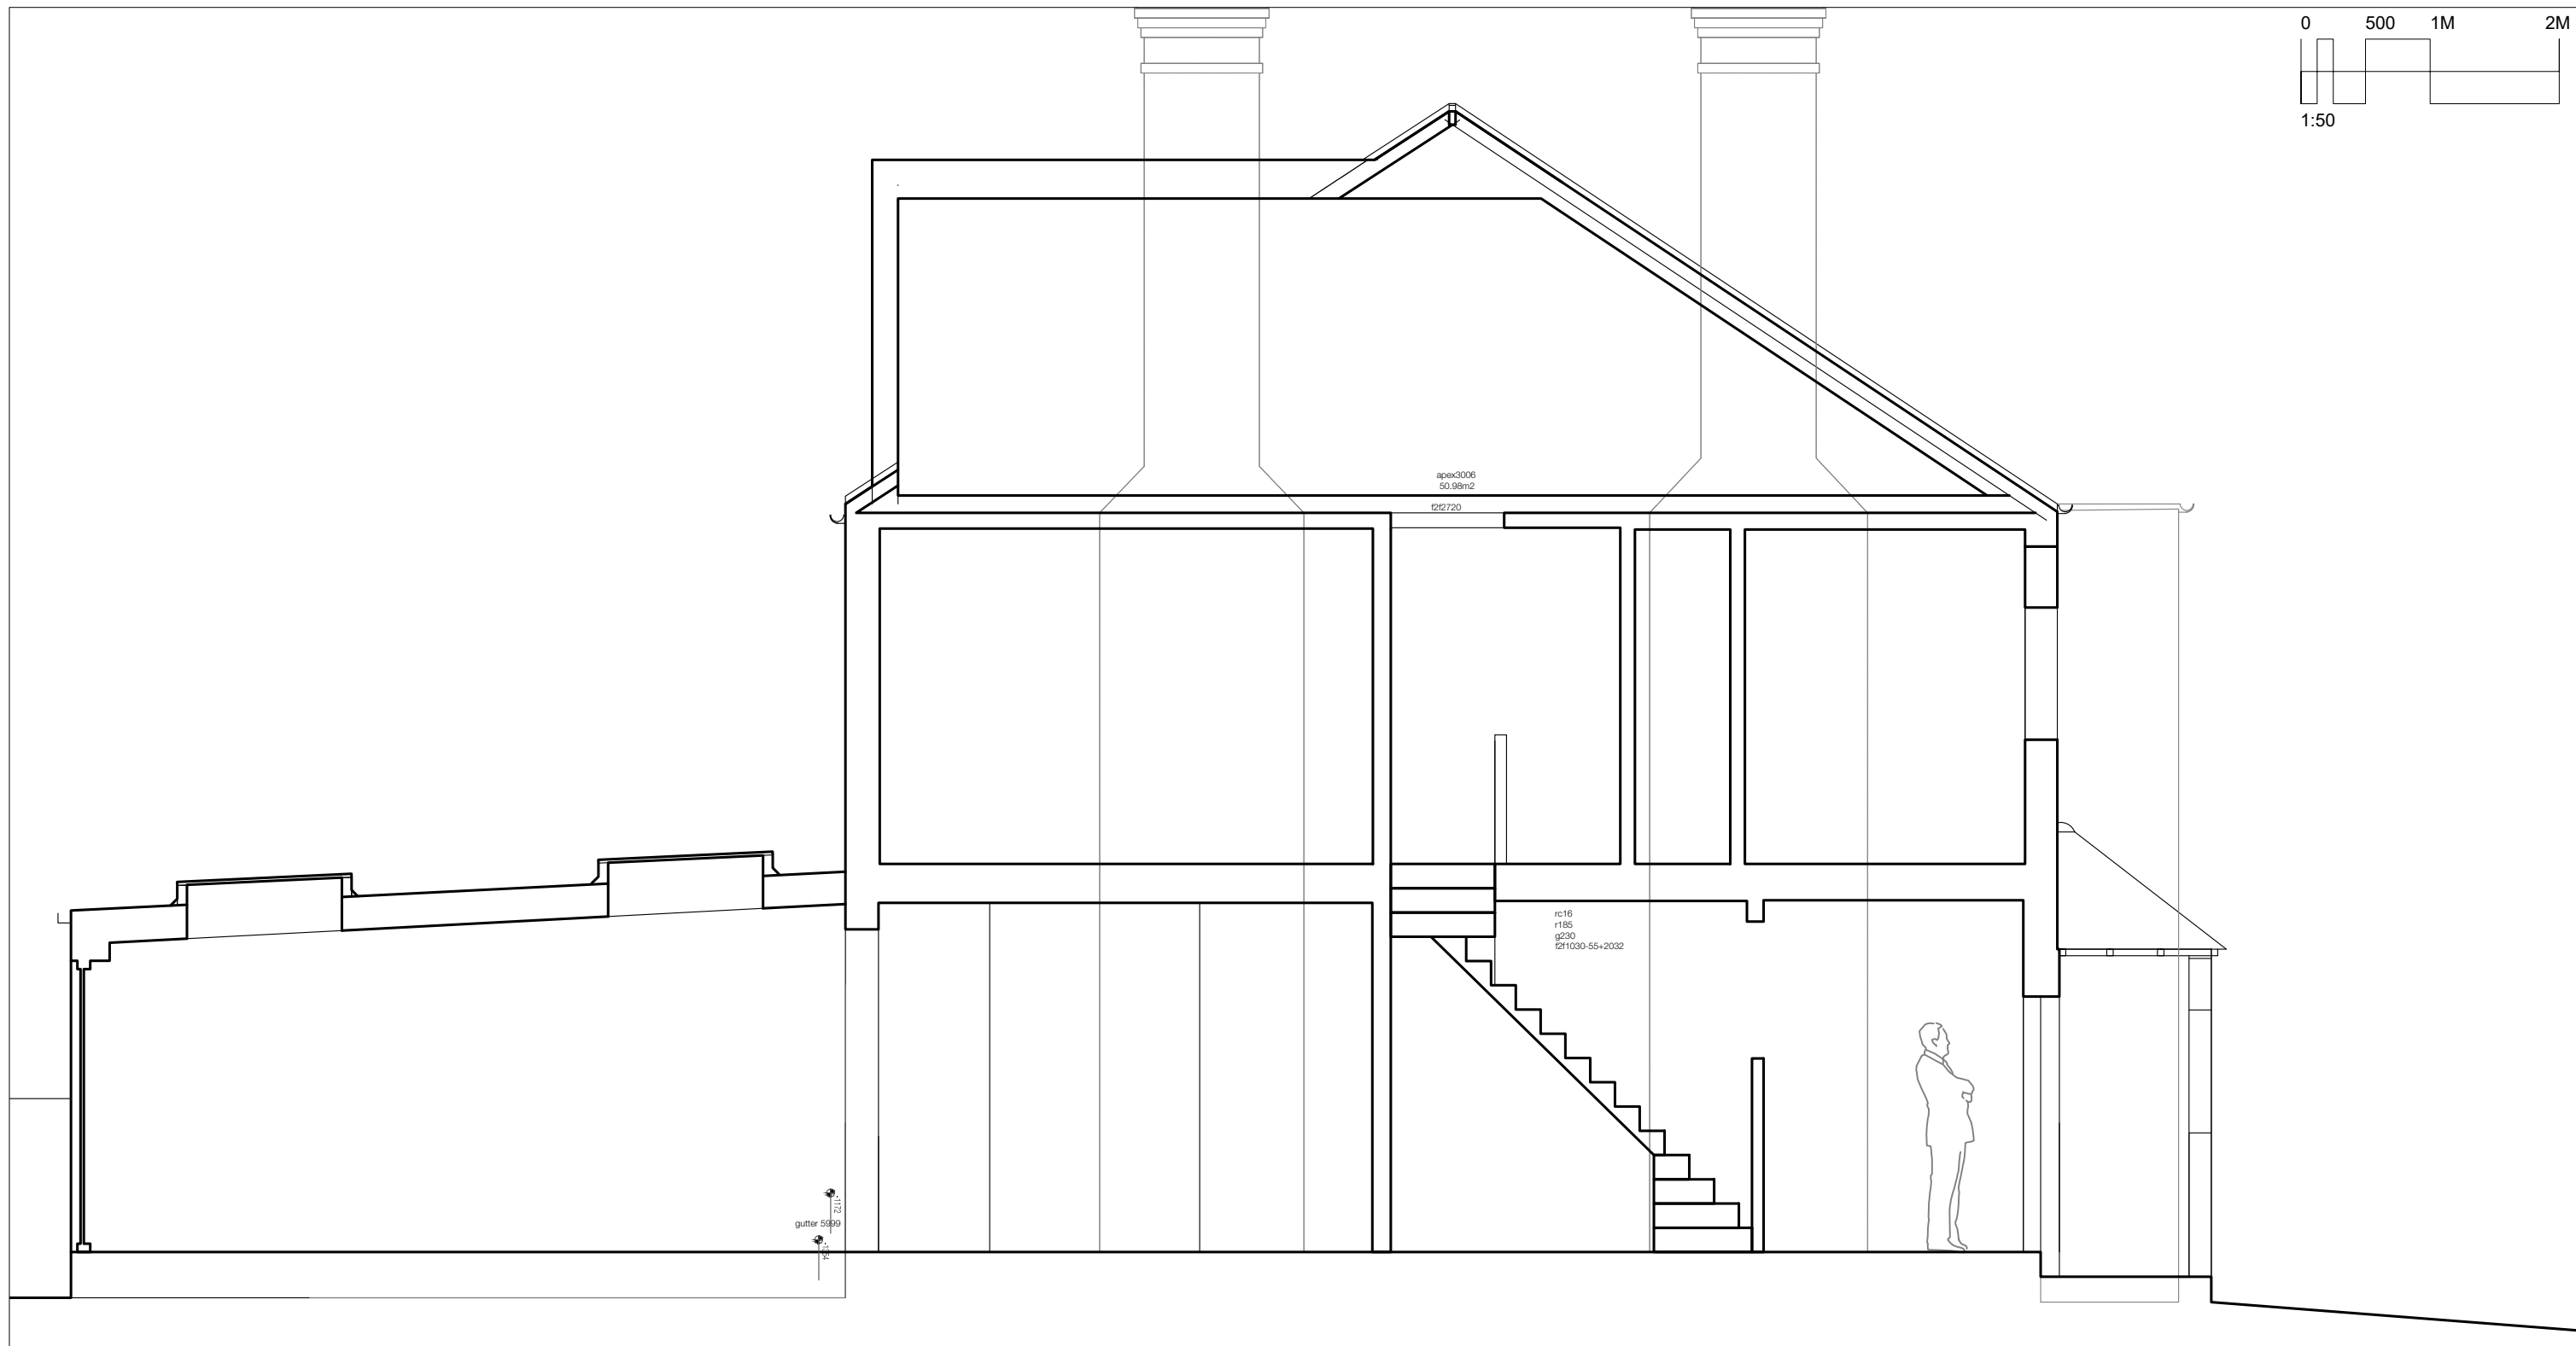

dimensions to be checked on site before construction

FELIXDB

12 Chichester Road
London NW6 5QN

t. 07966264656

felix@felixdb.co.uk

drawing no.	FDB-37TG-A301
title:	EXISTING FRONT ELEVATION
project:	37 TEMPLE GARDENS NW11 0LP
date:	16/02/2021 17:50:29
revision no.	
drawn by:	F.P
scale:	1:50@A3

dimensions to be checked on site before construction

FELIXDB

12 Chichester Road
 London NW6 5QN
 t. 07966264656
 felix@felixdb.co.uk

drawing no.	FDB-37TG-A 302
title:	EXISTING REAR ELEVATION
project:	37 TEMPLE GARDENS NW11 0LP
date:	16/02/2021 17:50:30
revision no.	
drawn by:	F.P
scale:	1:50@A3

dimensions to be checked on site before construction

FELIXDB

12 Chichester Road
London NW6 5QN

t. 07966264656

felix@felixdb.co.uk

drawing no.	FDB-37TG-A401
title:	EXISTING SECTION AA
project:	37 TEMPLE GARDENS NW11 0LP
date:	16/02/2021 17:50:31
revision no.	
drawn by:	F.P
scale:	1:50@A3

dimensions to be checked on site before construction

front elevation
rear elevation

FELIXDB

12 Chichester Road
London NW6 5QN

t. 07966264656

felix@felixdb.co.uk

drawing no.	FDB-37TG-A601
title:	PHOTOGRAPHS
project:	37 TEMPLE GARDENS NW11 0LP
date:	16/02/2021 17:50:32
revision no.	
drawn by:	F.P
scale:	NA@A3