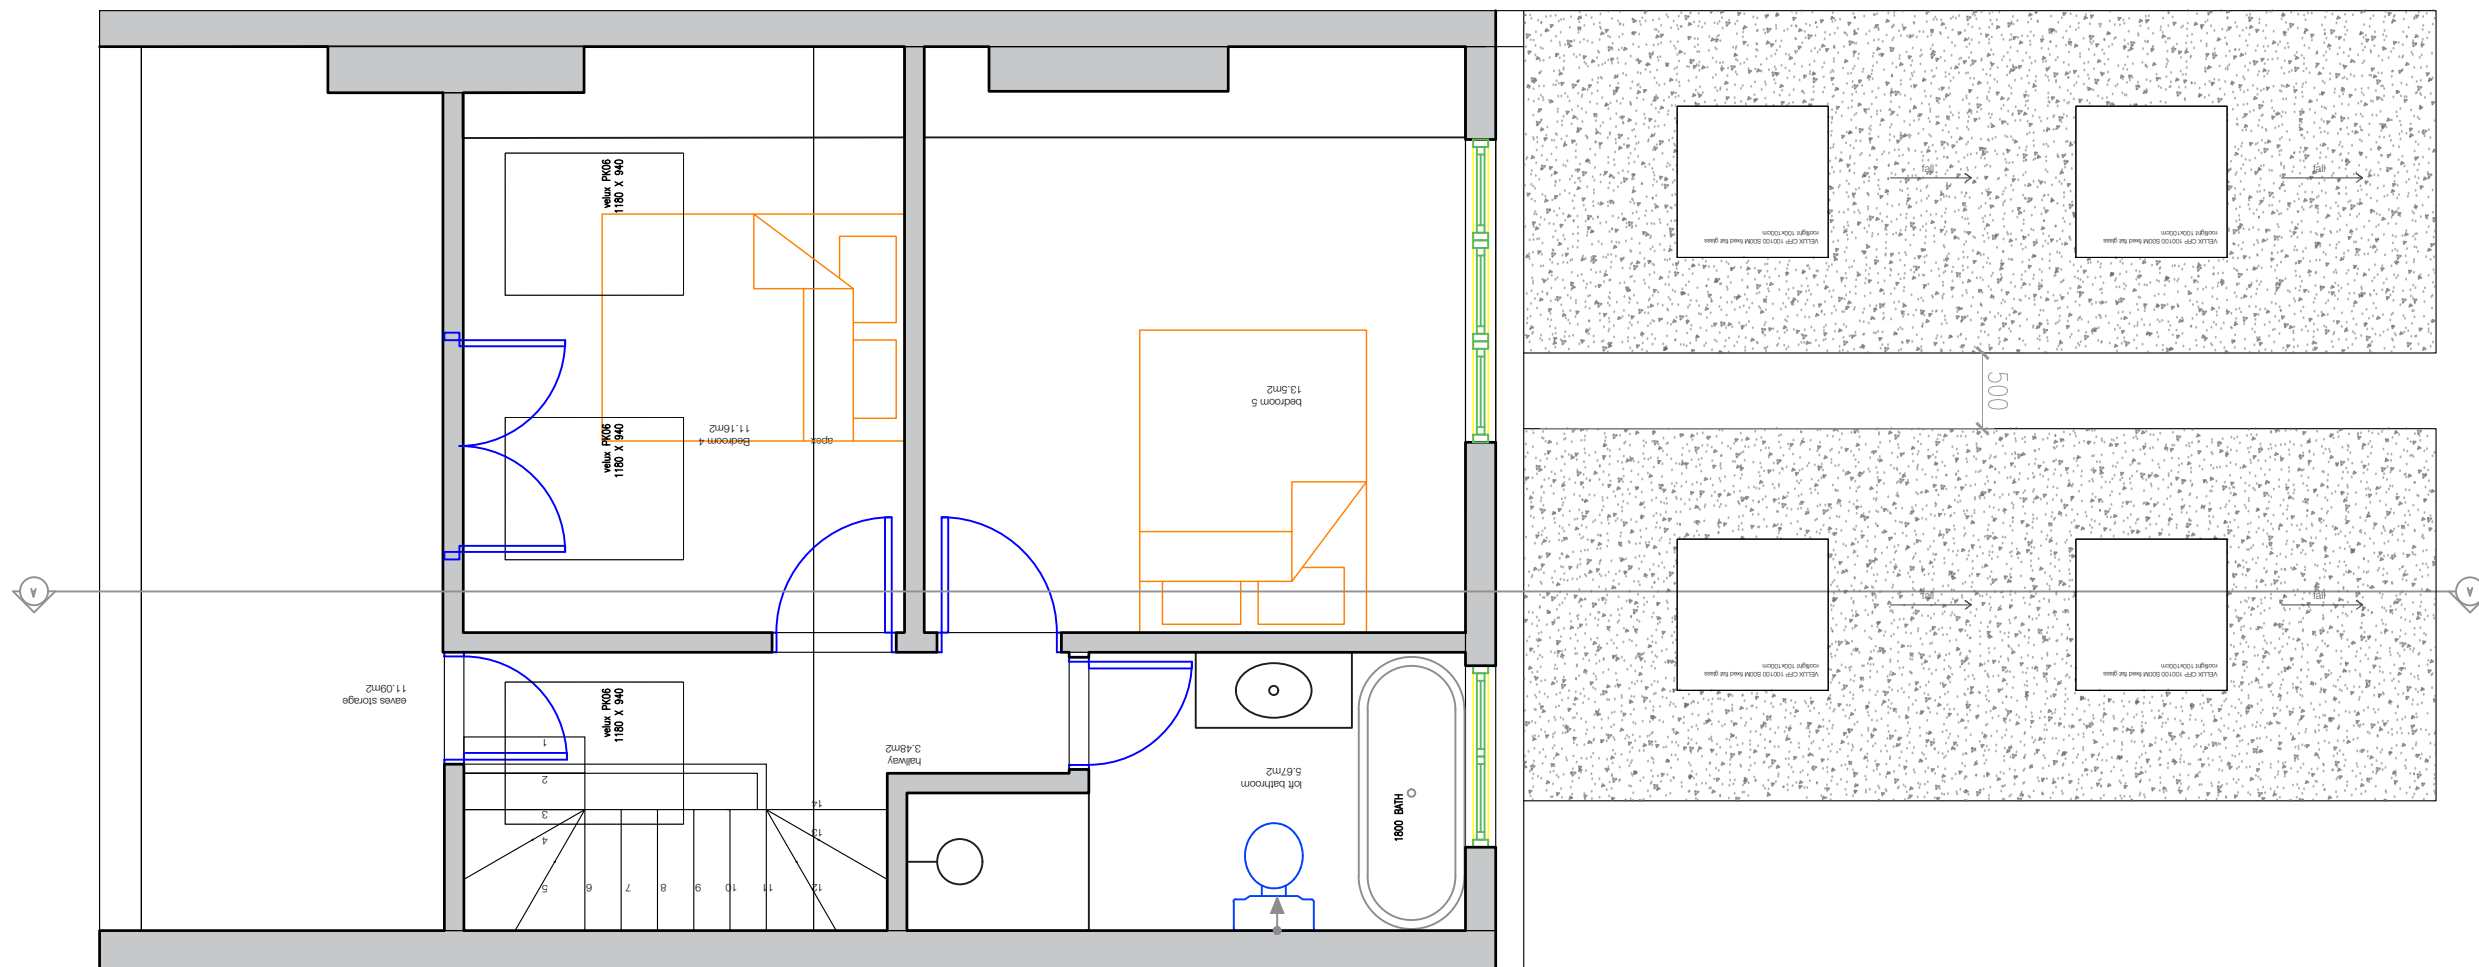

FELIXDB

12 Chichester Road
London NW6 5QN

t. 07966264656

felix@felixdb.co.uk

drawing no.	FDB-37TG-A104
title:	EXISTING 2ND FLOOR
project:	37 TEMPLE GARDENS NW11 0LP
date:	16/02/2021 17:50:28
revision no.	
drawn by:	F.P
scale:	1:50@A3

dimensions to be checked on site before construction