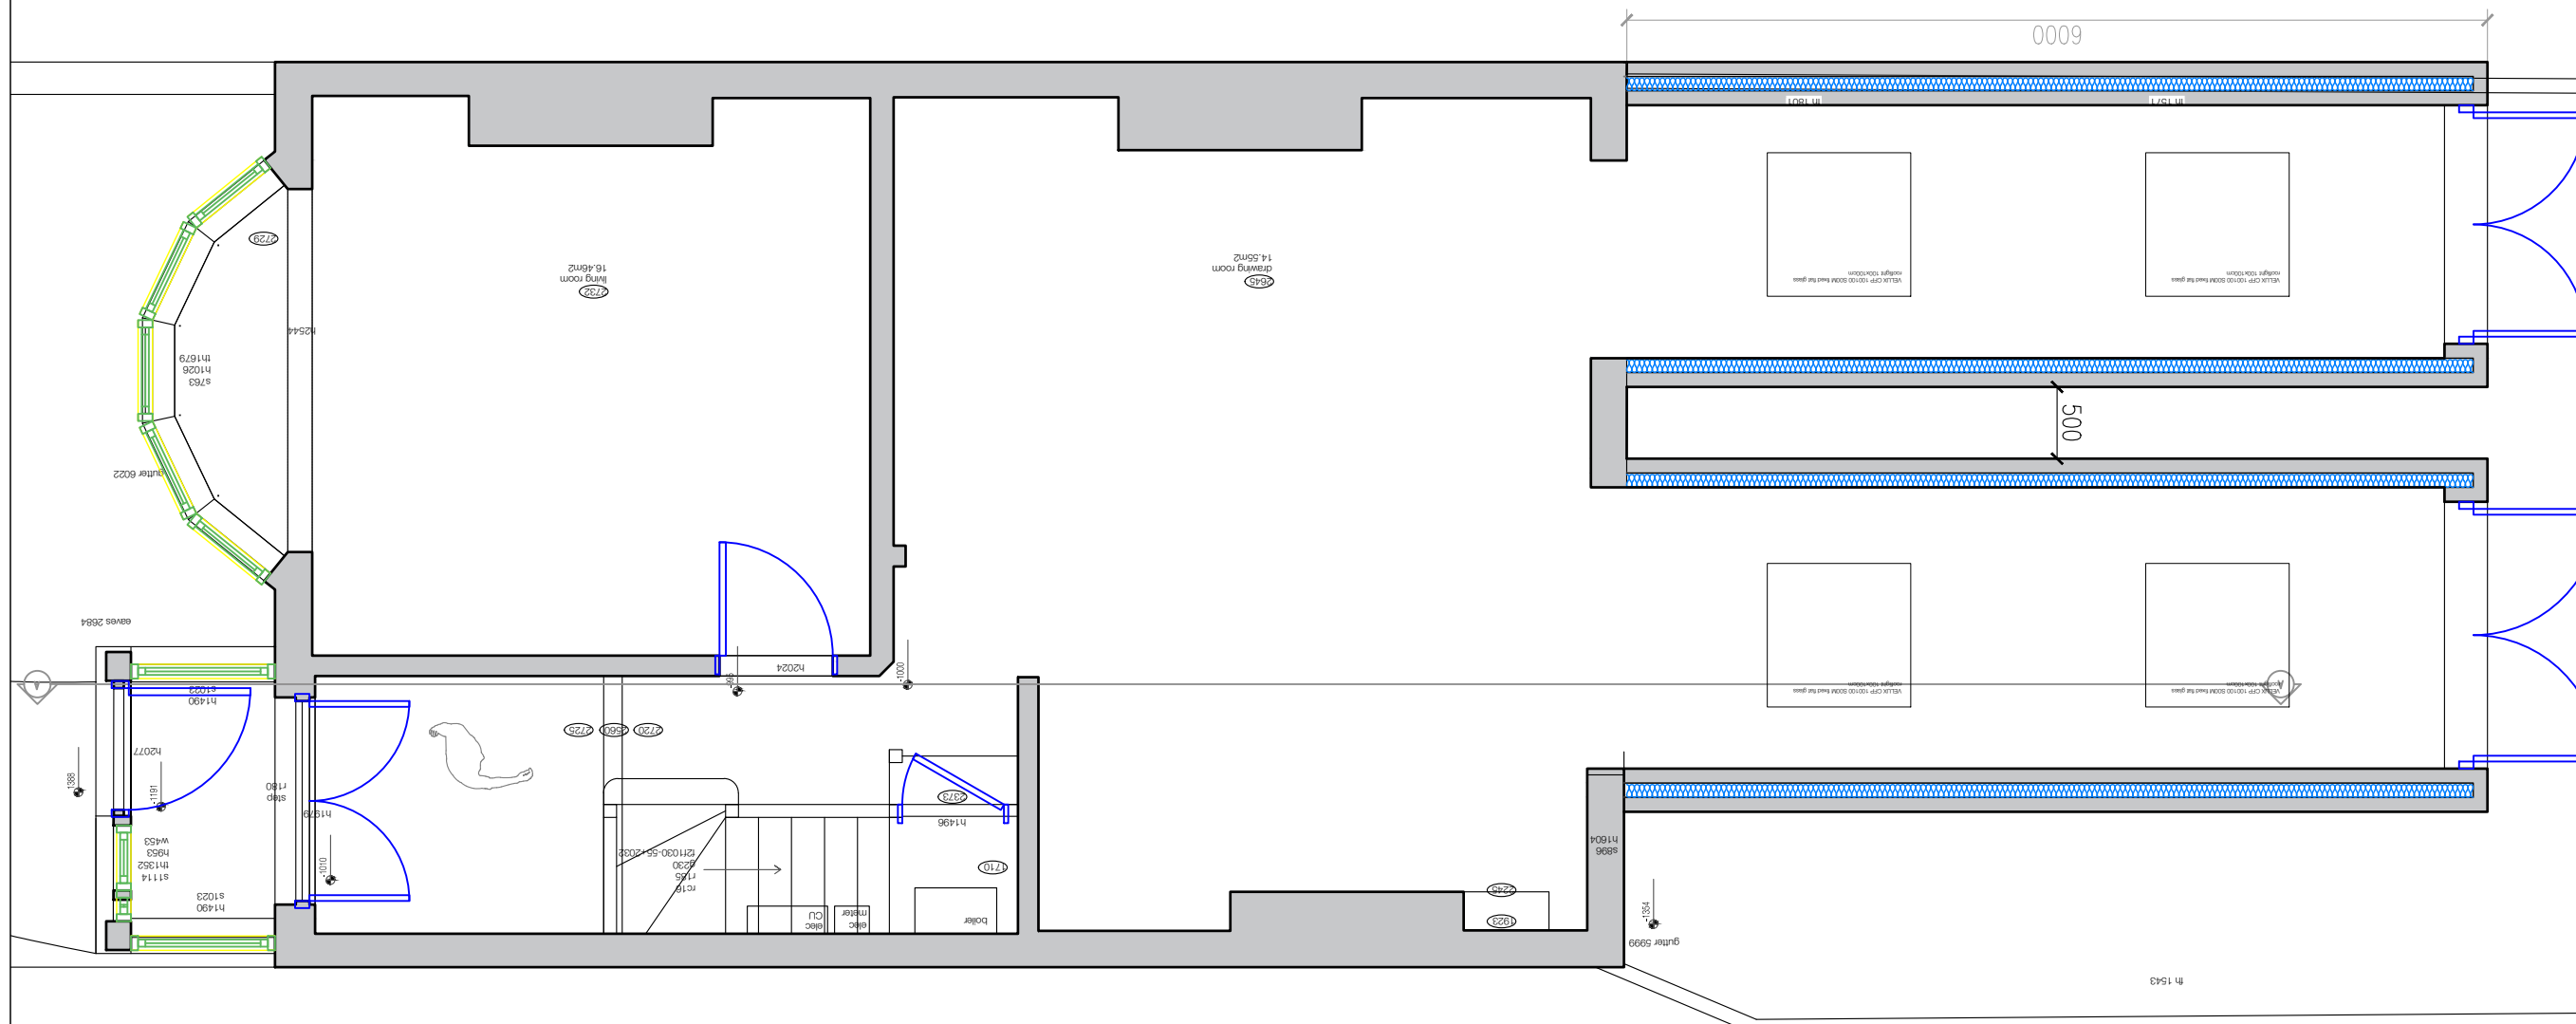

dimensions to be checked on site before construction

FELIXDB

12 Chichester Road
London NW6 5QN

t. 07966264656

felix@felixdb.co.uk

drawing no.	FDB-37TG-A102
title:	EXISTING GROUND FLOOR
project:	37 TEMPLE GARDENS NW11 0LP
date:	16/02/2021 17:50:26
revision no.	
drawn by:	F.P
scale:	1:50@A3

dimensions to be checked on site before construction