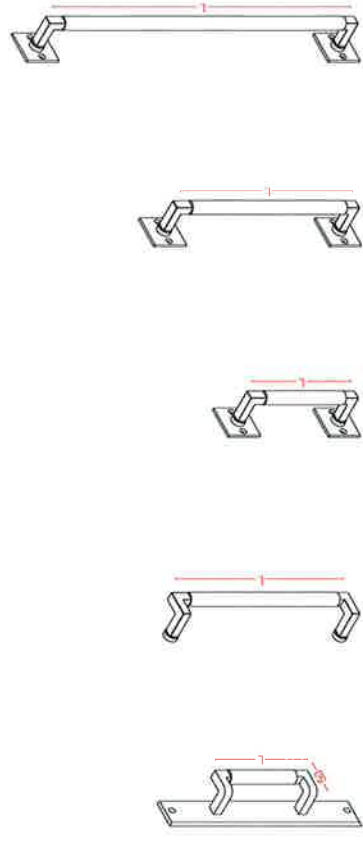

before selecting handles please check backset locking device

pull handles

PN Polished nickel SN Satin nickel PB Polished brass SB Satin brass DB Dark bronze PC Polished chrome

750340XX

750395XX

750360XX

750385XX