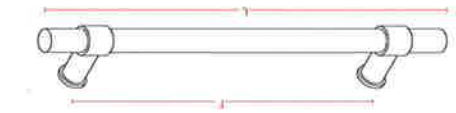

!!! before selecting privacy set please check backset locking device

accessories - one collection handles

OTTOSTUMM

pull handles

SSBP Stainless steel black patina SS Satin stainless steel CT Cor-ten steel