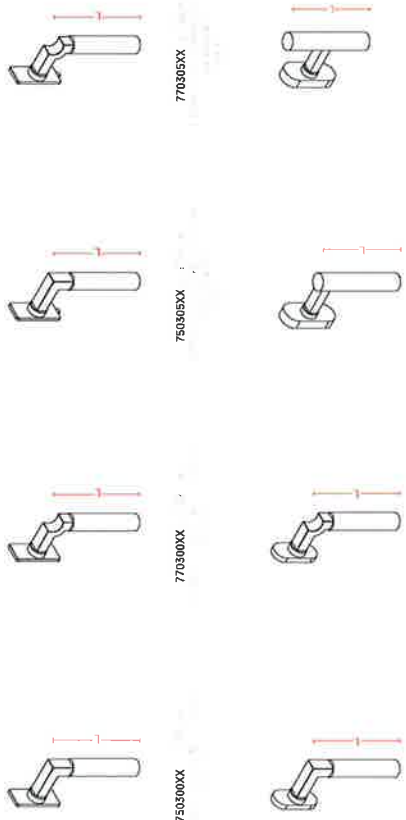

750185XX

750175XX

750180XX

750170XX

750190XX

tilt and turn handles

PN Polished nickel SN Satin nickel PB Polished brass SB Satin brass DB Dark bronze
 PC Polished chrome SNEB Satin nickel/ebony wood (only for squared handles)