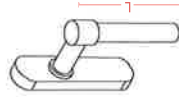

accessories - one collection handles

OTTOSTUMM

pull handles

SSBP Stainless steel black patina SS Satin stainless steel CT Cor-ten steel

760600XX
760605XX
760610XX

cremone T and lever handles

SSBP Stainless steel black patina SS Satin stainless steel CT Cor-ten steel SB Satin Brass DB Dark Bronze

7603030

760307

760304

● = COMPATIBILITY

	FerroFinestra W20	FerroFinestra W40	FerroFinestra W50 TB	FerroFinestra CPX TB	BronzoFinestra B40	Mogs M65 Steel	Mogs M65 TB Steel	Mogs M65 TB Cor-Ten	Stainless Steel Mogs M65 TB
cremone handles		●	●						

tilt and turn handles

SSBP Stainless steel black patina SS Satin stainless steel CT Cor-ten steel

760301SS

760302SS

760306SS

● = COMPATIBILITY

	FerroFinestra W20	FerroFinestra W40	FerroFinestra W50 TB	FerroFinestra CPX TB	BronzoFinestra B40	Mogs M65 Steel	Mogs M65 TB Steel	Mogs M65 TB Cor-Ten	Stainless Steel Mogs M65 TB
tilt and turn handles		●			●	●	●	●	●

lift-up sliding door handles

SSBP Stainless steel black patina SS Satin stainless steel CT Cor-ten steel

761530XX

761550XX

door stop with magnet

SSBP Stainless steel black patina SS Satin stainless steel CT Cor-ten steel

761600

761650