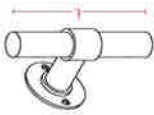

accessories - one collection handles

OTTOSTUMM

sprung T lever handles

SSBP Stainless steel black patina SS Satin stainless steel CT Cor-ten steel

760070XX

● = COMPATIBILITY

	FerroFinestra W20	FerroFinestra W40	FerroFinestra W50 TB	FerroFinestra CPX TB	BronzoFinestra B40	Mogs M65 Steel	Mogs M65 TB Steel	Mogs M65 TB Cor-Ten	Mogs M65 TB Stainless Steel
T lever handles on rose	●	●	●		●	●	●	●	●

!!! before selecting handles please check backset locking device

door lever handles

SSBP Stainless steel black patina SS Satin stainless steel CT Cor-ten steel