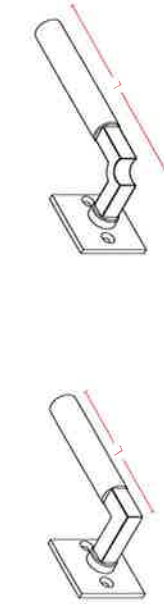

STRAIGHT
701230XX
700207XX
700208XX
700209XX

ARCHED
701231XX
700203XX
700204XX
700205XX

CURVED
700206XX
700207XX
700208XX
700209XX

SCROLL
700210XX
700211XX
700212XX
700213XX

OPEN-IN WITH TWO LOCKING POINTS

before selecting handles please check backset locking device

accessories - timeless collection handles

OTTOSTUMM

door lever handles

PN Polished nickel SN Satin nickel PB Polished brass SB Satin brass DB Dark bronze PC Polished chrome

set on security plate

PN Polished nickel SN Satin nickel PB Polished brass SB Satin brass DB Dark bronze PC Polished chrome

750158XX
750156XX

770155XX
770156XX

● = COMPATIBILITY

lever handles	FerroFinestra W20	FerroFinestra W40	FerroFinestra W50 TB	FerroFinestra CPX TB	BronzoFinestra B40	Mogs M65 Steel	Mogs M65 TB Steel	Cor-Ten	Mogs M65 TB Cor-Ten	Mogs M65 TB Stainless Steel
	●	●	●		●	●	●	●	●	●