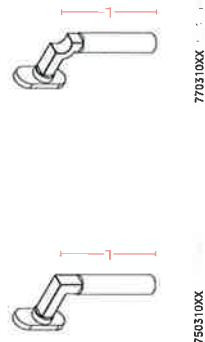

linear motion handle compatible with rod set K9903X (M40 and B40) and K0401X (W50TB)

tilt and turn handles - for more options see Timeless and One collections

PN Polished nickel SN Satin nickel PB Polished brass SB Satin brass DB Dark bronze
PC Polished chrome SNEB Satin nickel/ebony wood (only for squared handles)