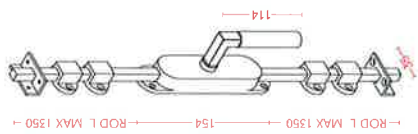

accessories - timeless collection handles

OTTOSTUMM

lever espagnolette bolts

PN Polished nickel SN Satin nickel SNEB Satin nickel/ebony wood (accessories excluded)

750140XX
750141XX

750150XX

750151XX

750152XX

750153XX

cabinet handles

PN Polished nickel SN Satin nickel PB Polished brass SNEB Satin nickel/ebony wood

750200XX

750205XX