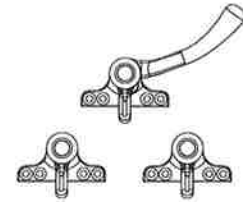

SCROLL
701296XX
701297XX
701298XX
701299XX

OPEN-OUT WITH THREE LOCKING POINTS

ARCHED
701258XX
701259XX
701260XX
701261XX

CURVED
701262XX
701263XX
701264XX
701265XX