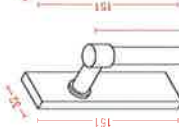

lift-up sliding door handles

SSBP Stainless steel black patina SS Satin stainless steel CT Cor-ten steel

761530XX