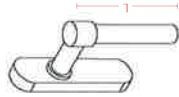

cremone T and lever handles

SSBP Stainless steel black patina SS Satin stainless steel CT Cor-ten steel SB Satin Brass DB Dark Bronze

7603030