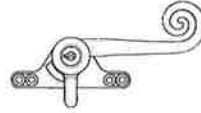

MONKEY TAIL
700400XX
700402XX
700401XX
700403XX

● = COMPATIBILITY

	FerroFirestra W20	FerroFirestra W40	FerroFirestra W50 TB	FerroFirestra CPX TB	BronzoFirestra B40	Mogs M65 Steel	Mogs M65 TB Steel	Mogs M65 TB Co-Ten	Mogs M65 TB Stainless Steel
handles for multipoint		●	●		●				

● = COMPATIBILITY