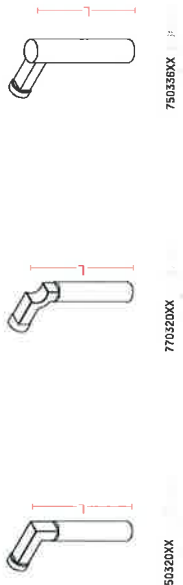

750320XX

770320XX

750359XX

● = COMPATIBILITY

cremone handles	FerroFinestra W20	FerroFinestra W40	FerroFinestra W50 TB	FerroFinestra CPX TB	BronzoFinestra B40	Mogs M65 Steel	Mogs M65 TB Steel	Cor-Ten	Mogs M65 TB Stainless Steel
		●	●		●				

T cremone handles

PN Polished nickel SN Satin nickel PB Polished brass SB Satin brass DB Dark bronze PC Polished chrome