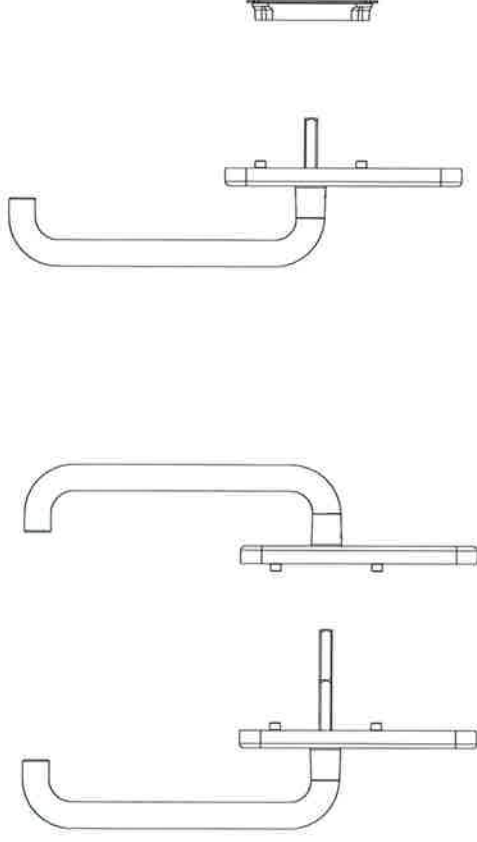

● = COMPATIBILITY

	FercoFinastra W20	FercoFinastra W40	FercoFinastra W50 TB	FercoFinastra CPX TB	BronzFinastra B40	Mogs M65 Steel	Mogs M65 TB Steel	Mogs M65 TB Cor-Ten	Mogs M65 TB Stainless Steel
tilt and turn handles	●				●	●	●	●	●

handles for lift and slide

-06 Satin stainless steel AISI 316L