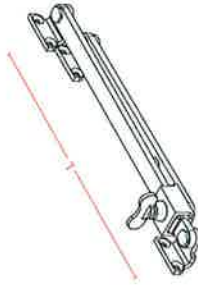

700119XX -
700120XX -