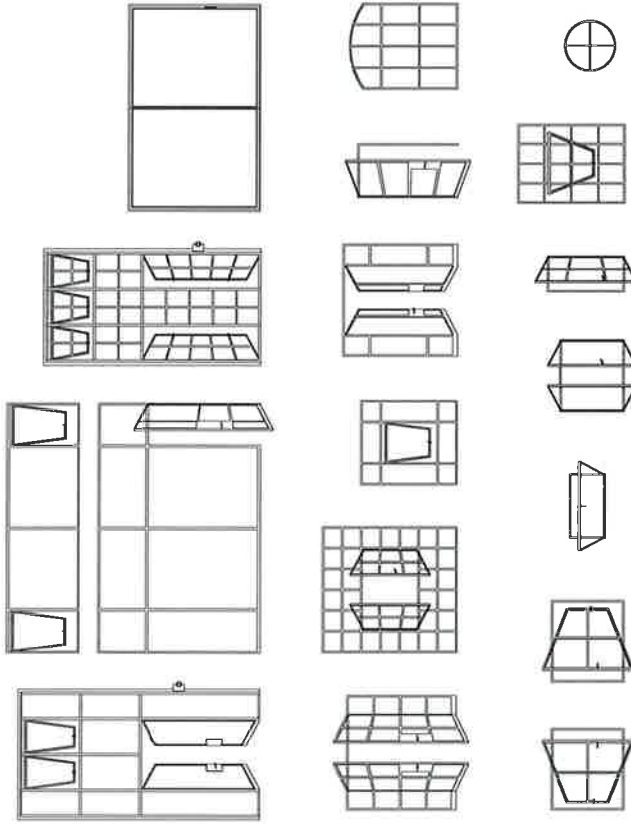

Disclaimer

All the information contained in this documentation is given to the best of our knowledge and ability. However, we decline all responsibility for the use of any suggestions and / or data.
We reserve the right to make technical changes without prior warning.
Current version available at www.ottostumm.com

OPENING SCHEME ACCORDING TO DIN STANDARDS

A window or a door is defined as "right" or "left", when in the opening direction the hinges are respectively on the right or on the left.

© Ottostumm 2018/12

Any reproduction - also partial - of the images in this book is strictly forbidden.
All rights reserved.