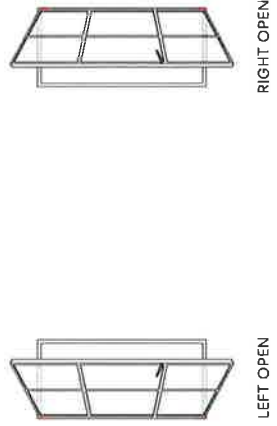

OPENING SCHEME ACCORDING TO DIN STANDARDS

A window or a door is defined as "right" or "left", when in the opening direction the hinges are respectively on the right or on the left.

© Ottostumm 2018/12

Any reproduction - also partial - of the images in this book is strictly forbidden.
 All rights reserved.