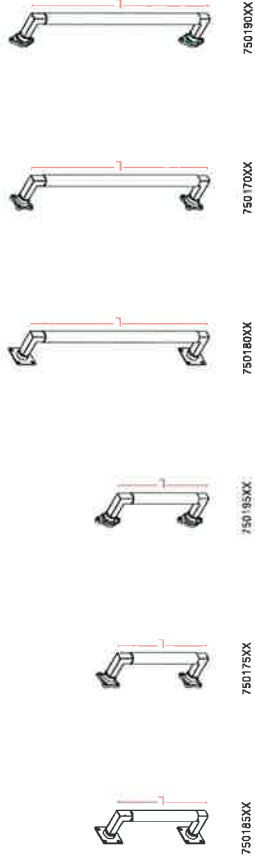

accessories - timeless collection handles

OTTOSTUMM

pull handles

PN Polished nickel SN Satin nickel PB Polished brass SNEB Satin nickel/ebony wood

cremone lever handles
SN Satin nickel PB Polished brass PC Polished chrome SNEB Satin nickel/ebony wood (750336 excluded)
PN Polished nickel (only for 750336) SB Satin brass (only for 750336) DB Dark bronze (only for 750336)

750185XX

750175XX

750180XX

750170XX

750190XX

tilt and turn handles

PN Polished nickel SN Satin nickel PB Polished brass SB Satin brass DB Dark bronze
PC Polished chrome SNEB Satin nickel/ebony wood (only for squared handles)