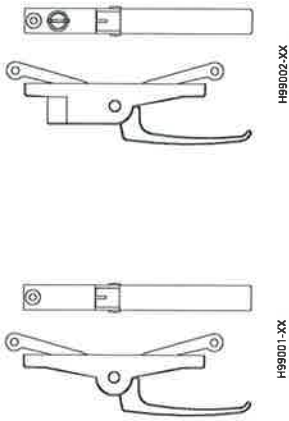

accessories - handles and lever handles

OTTOSTUMM

lever handles for open-in windows

-15 Satin chrome -20 Satin brass -23 Polished brass -24 Antique nichel