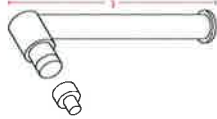

door stop with magnet

SSBP Stainless steel black patina SS Satin stainless steel CT Cor-ten steel