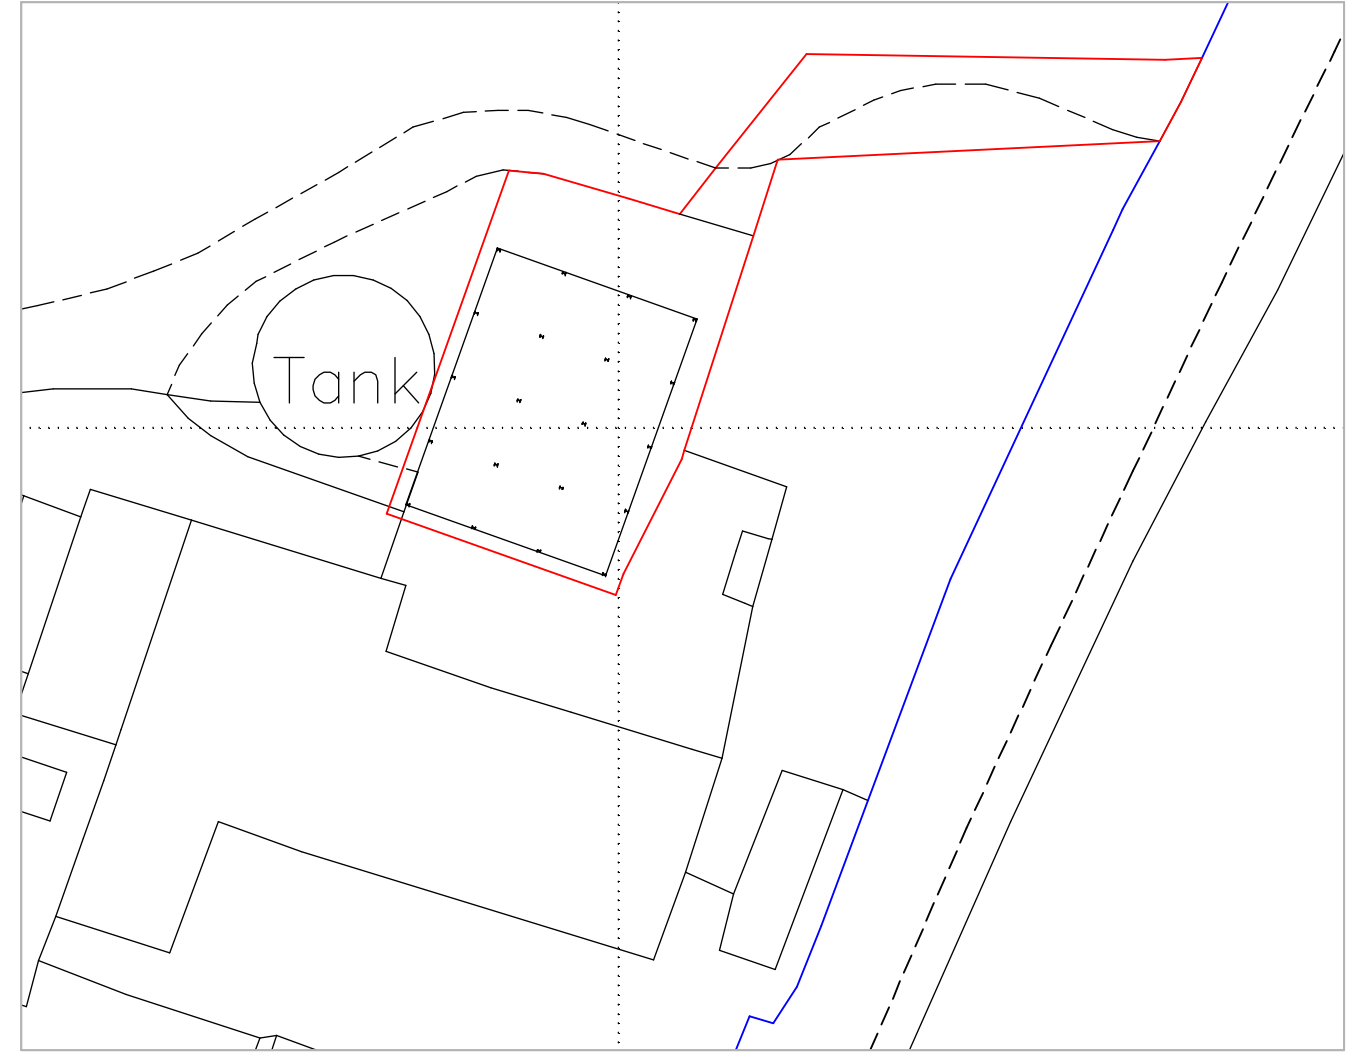

Proposed Block Plan
Scale 1:500

A M Design

Site Address: Harracott Farm

Drawing Title: Block Plans

Drawing No: 062.20.002

Scale: 1:500 @A3

Date: Feb 2021

Client: Harracott Farm Ltd

Revisions: