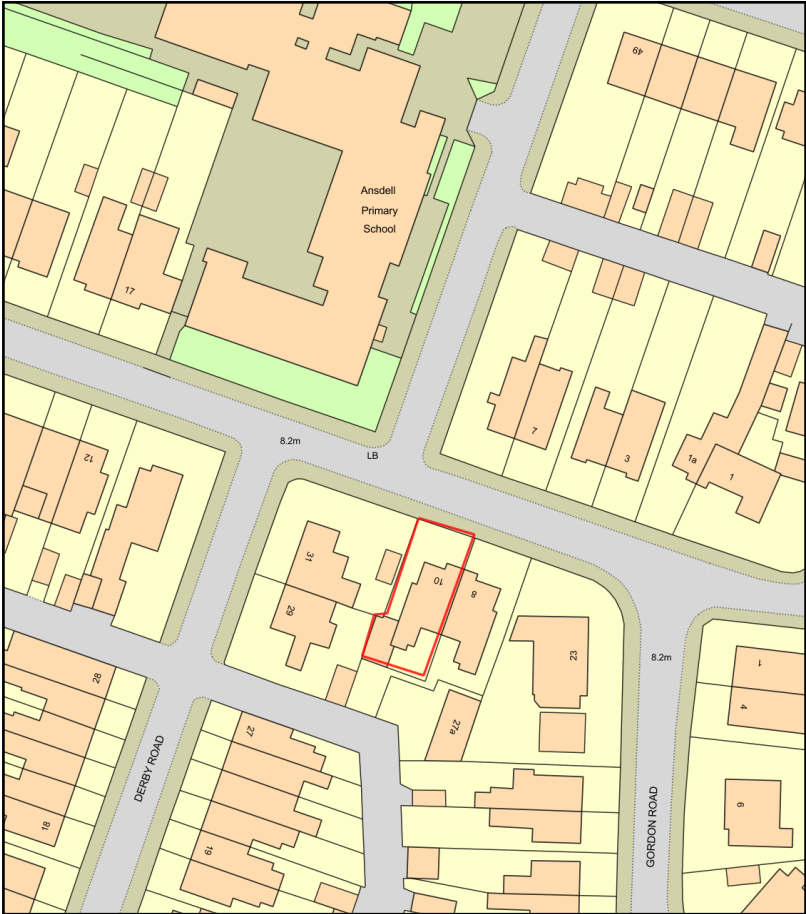

The Hills House

Plan Produced for: Tanya Hills
Date Produced: 12 Feb 2021
Plan Reference Number: TQRQM21043143309917
Scale: 1:1250 @ A4