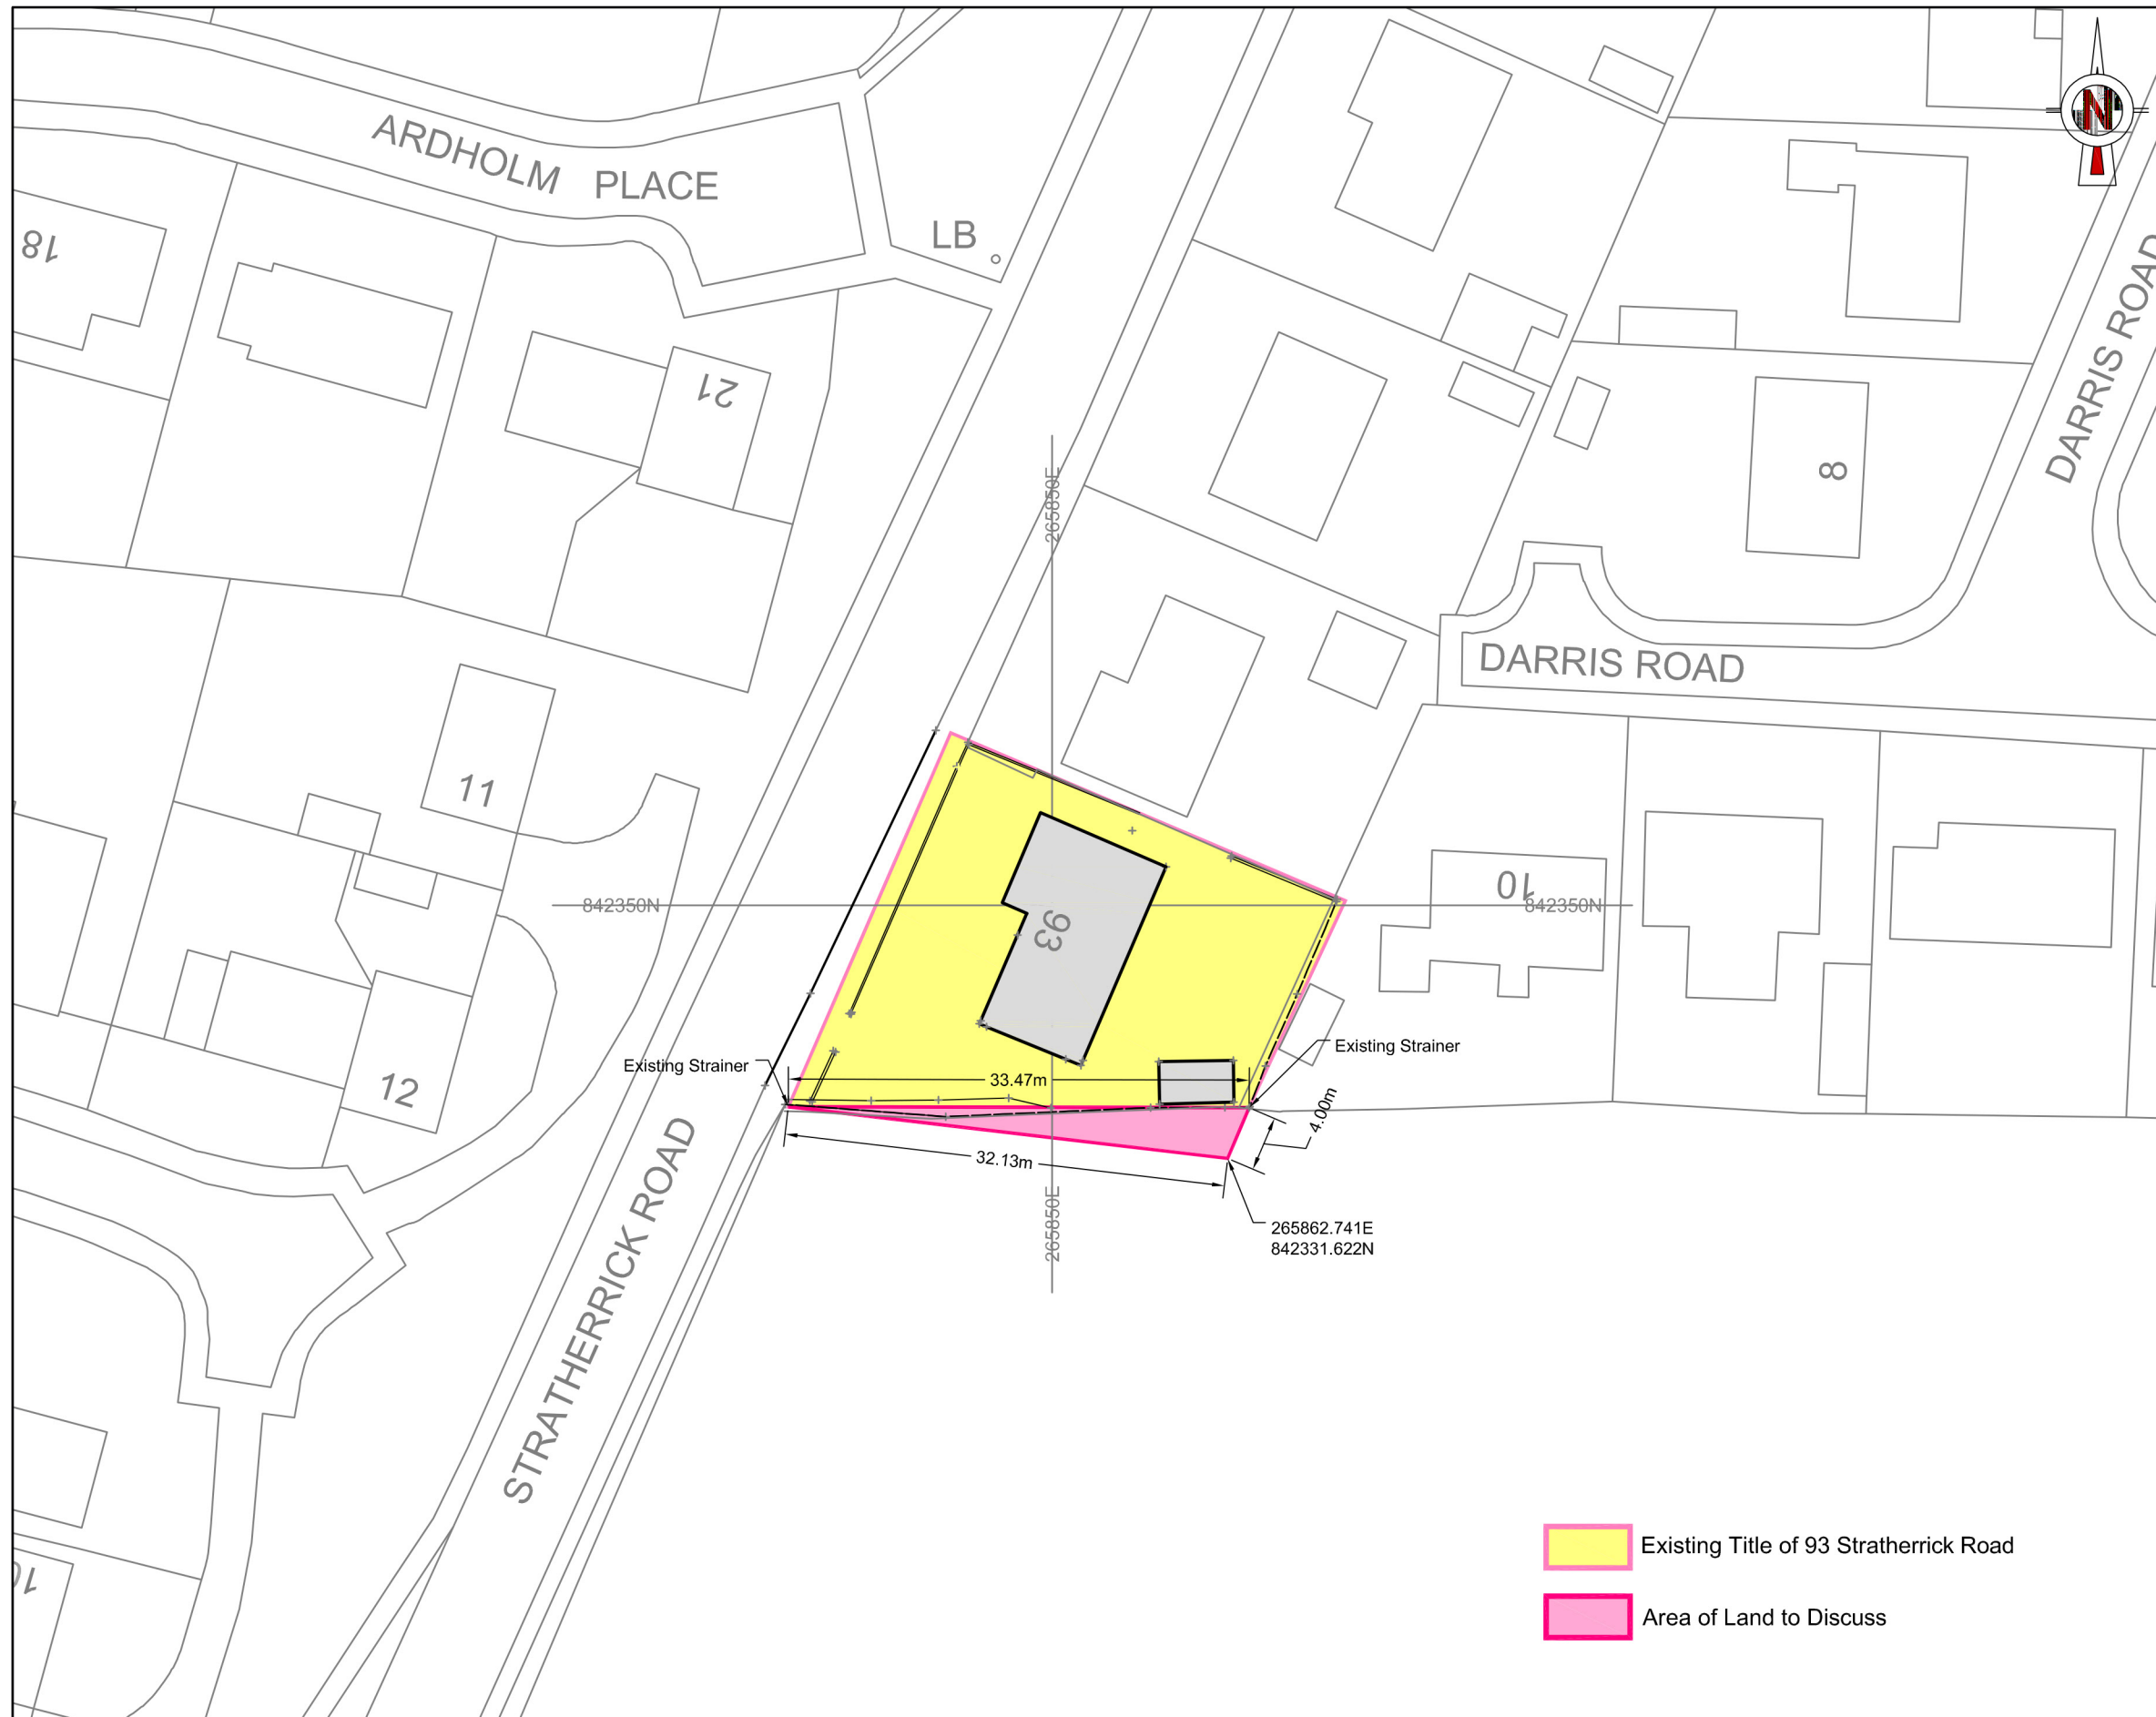

Property : 93 Stratherrick Road, Inverness, IV2 4YJ

(Scale 1 : 100)

Existing Title of 93 Stratherrick Road
 Area of Land to Discuss

Location Plan (NTS)

Produced from Ordnance Survey digital data, incorporating surveyed revision available on the date of production.

Reproduction in whole or in part is prohibited without the prior permission of Ordnance Survey

Licence Number: 100020449

Hatched Area = 72.22 Sqm
0.017 acres

Centre Coordinate: 265851E 842347N

PROPOSED TITLE PLAN

Client:	Mr & Mrs Hamilton 93 Stratherrick Road Inverness, IV2 4YJ
Property:	Existing Title Plan Survey 93 Stratherrick Road Inverness, IV2 4YJ
Property Ref:	
Drawing No.	1220-02 SH Jul-19
Revision:	
Prepared By:	GCN
Date:	10/07/2019