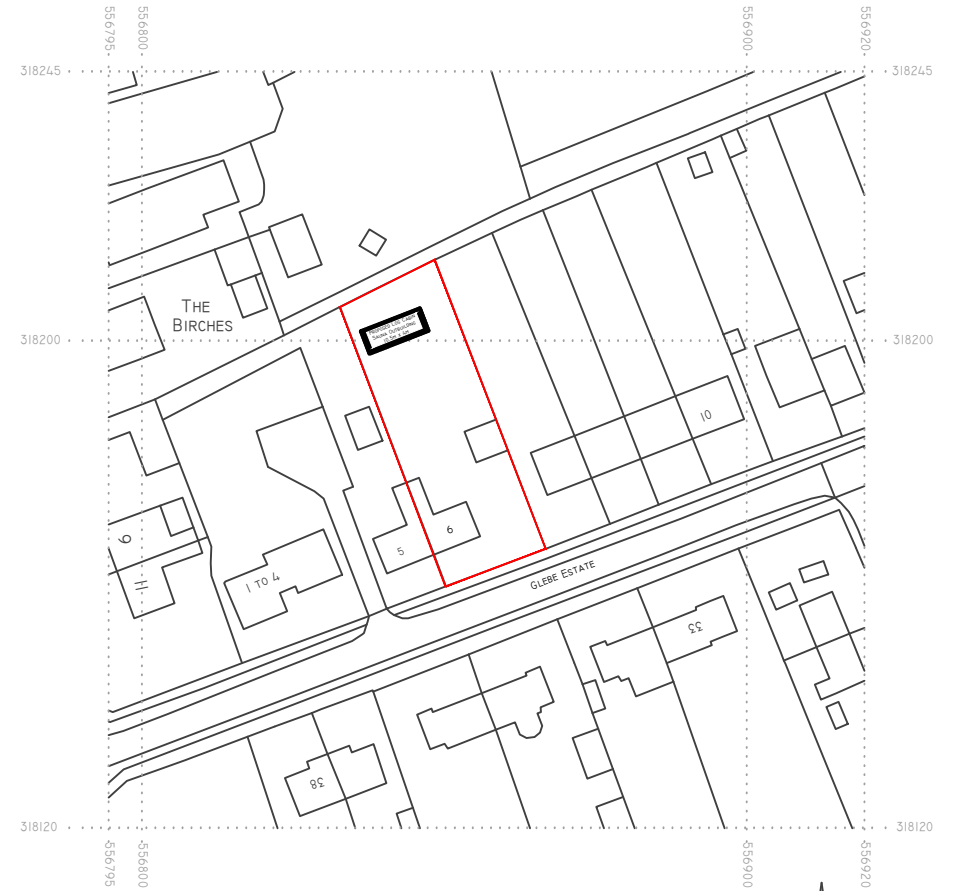

LOCATION PLAN
SCALE 1:1250 @ A3

project
**6 GLEBE ESTATE, TILNEY ALL SAINTS
KINGS LYNN PE34 4SN**

drawing title
SITE AND LOCATION PLANS

scale: 1:1250 & 1:250 @ A3	drawn by: A. KAZOKS	date: FEBRUARY 2021

drawing no:

LP-1000