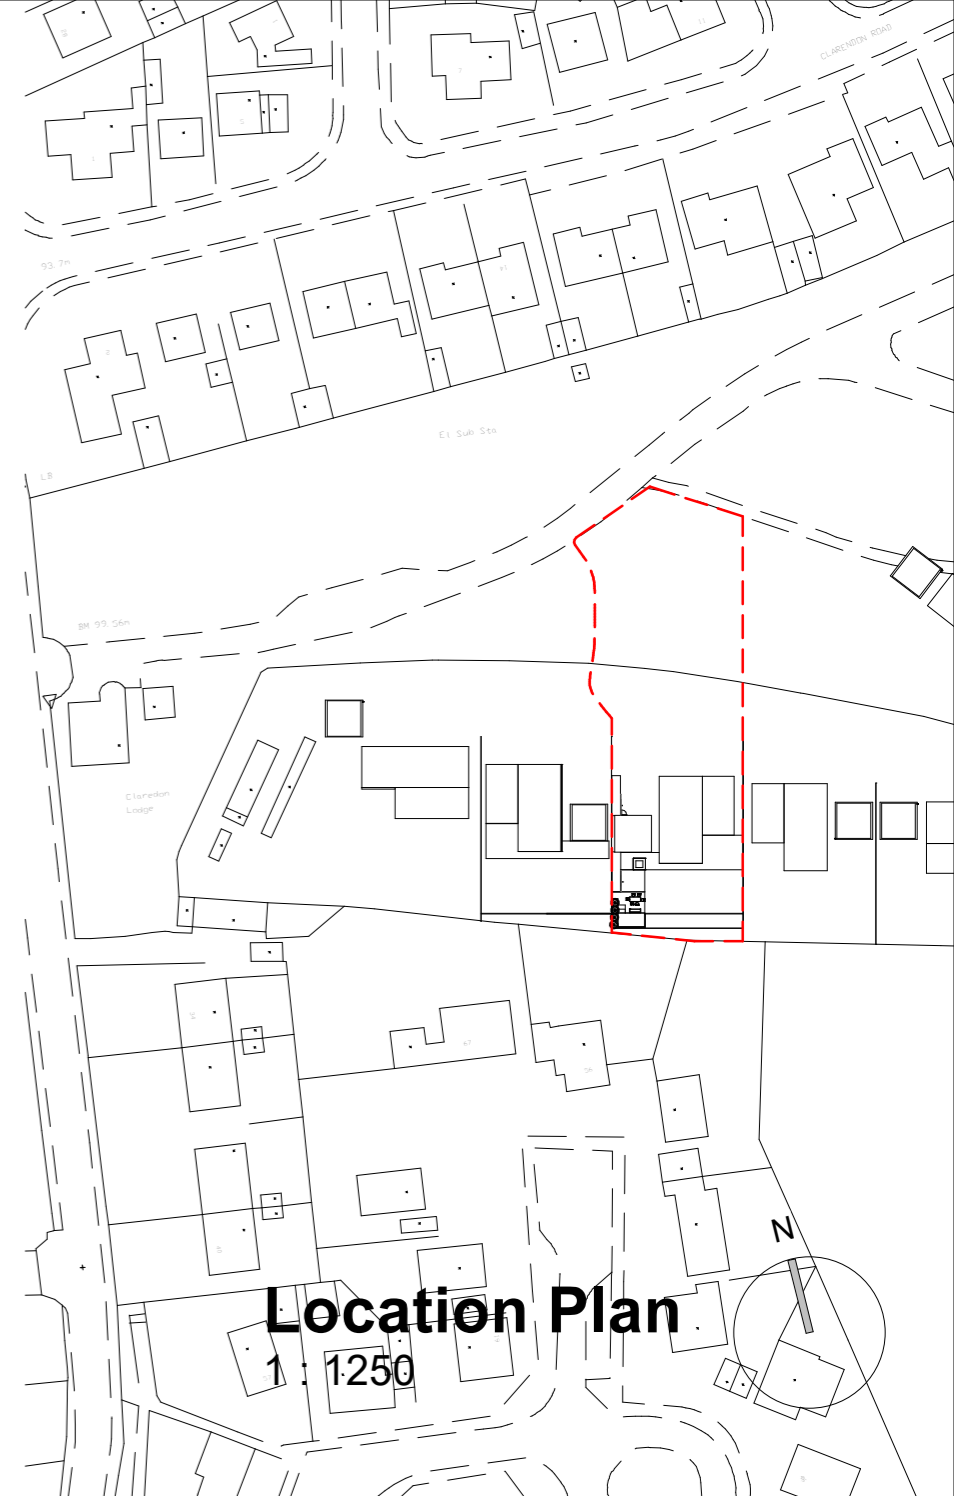

Block Plan
1 : 500

Location Plan
1 : 1250

CRK Architecture PERSONALISED DESIGN & MANAGEMENT SERVICES		
PROJECT	32d Manse Rd Linlithgow EH49 6AR	
SHEET	Location Plan	
CLIENT	Mr G Walker	
Date	Project number	Scale (@ A3)
Jan 21	2027	As indicated
Drawn by	DRAWING NUMBER	REV
Checked by	L01	