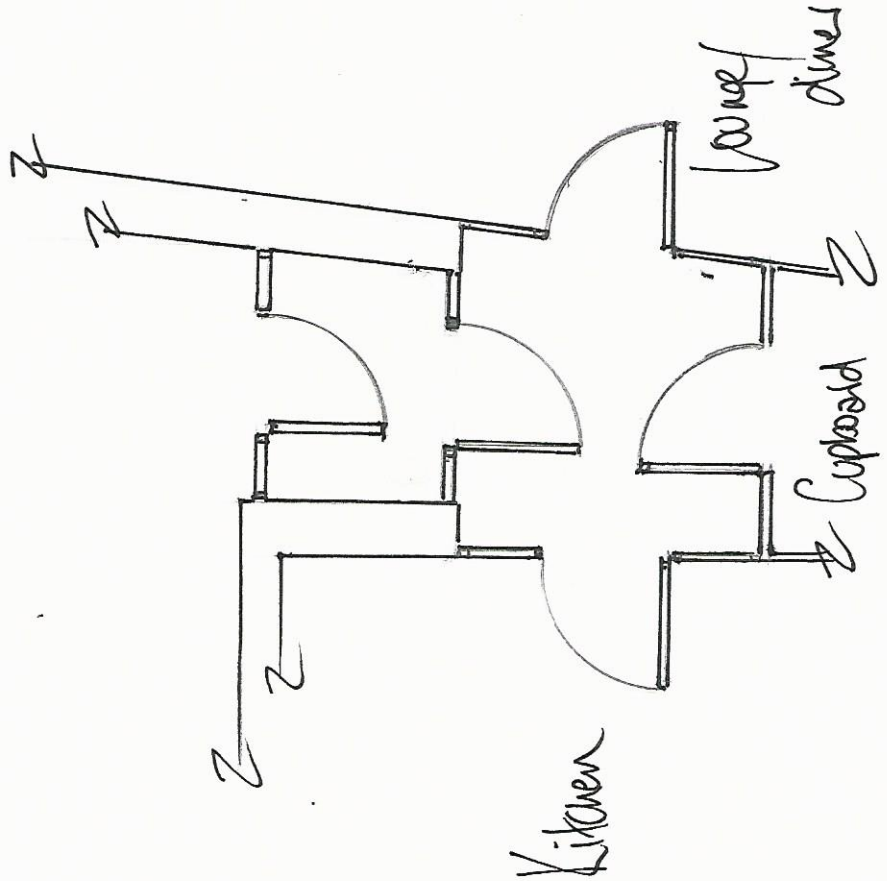

Applicant	Project	Scale	Drawing	Date
MIS M Rodgers	Alteration to front door	1:50	Floor plan. Front entrance hallway existing	12 Feb 2021

Applicant	Project	Scale	Drawing	Date
Mrs M Colyer.	Alterations to front door	1:50	Floor plan Work outline x Wallpaper Proposed	12 Feb. 2021.