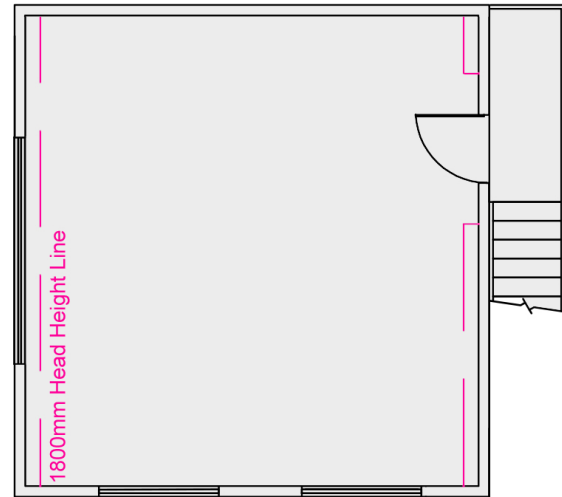

South East

South West

North East

North West

Ground Floor

First Floor

Unit 12 Creykes Court
Millfields, Plymouth
PL1 3JB
Studio@erclcdesigns.co.uk
Tel. 01752 223 686

Client:
Graham & Moira Johnson

Project:
4A Delgany Drive

Drawing:
Proposed Garage

Scale: 1:100 @ A3 Drwn: EWD

Number: 2016-35-PL-006