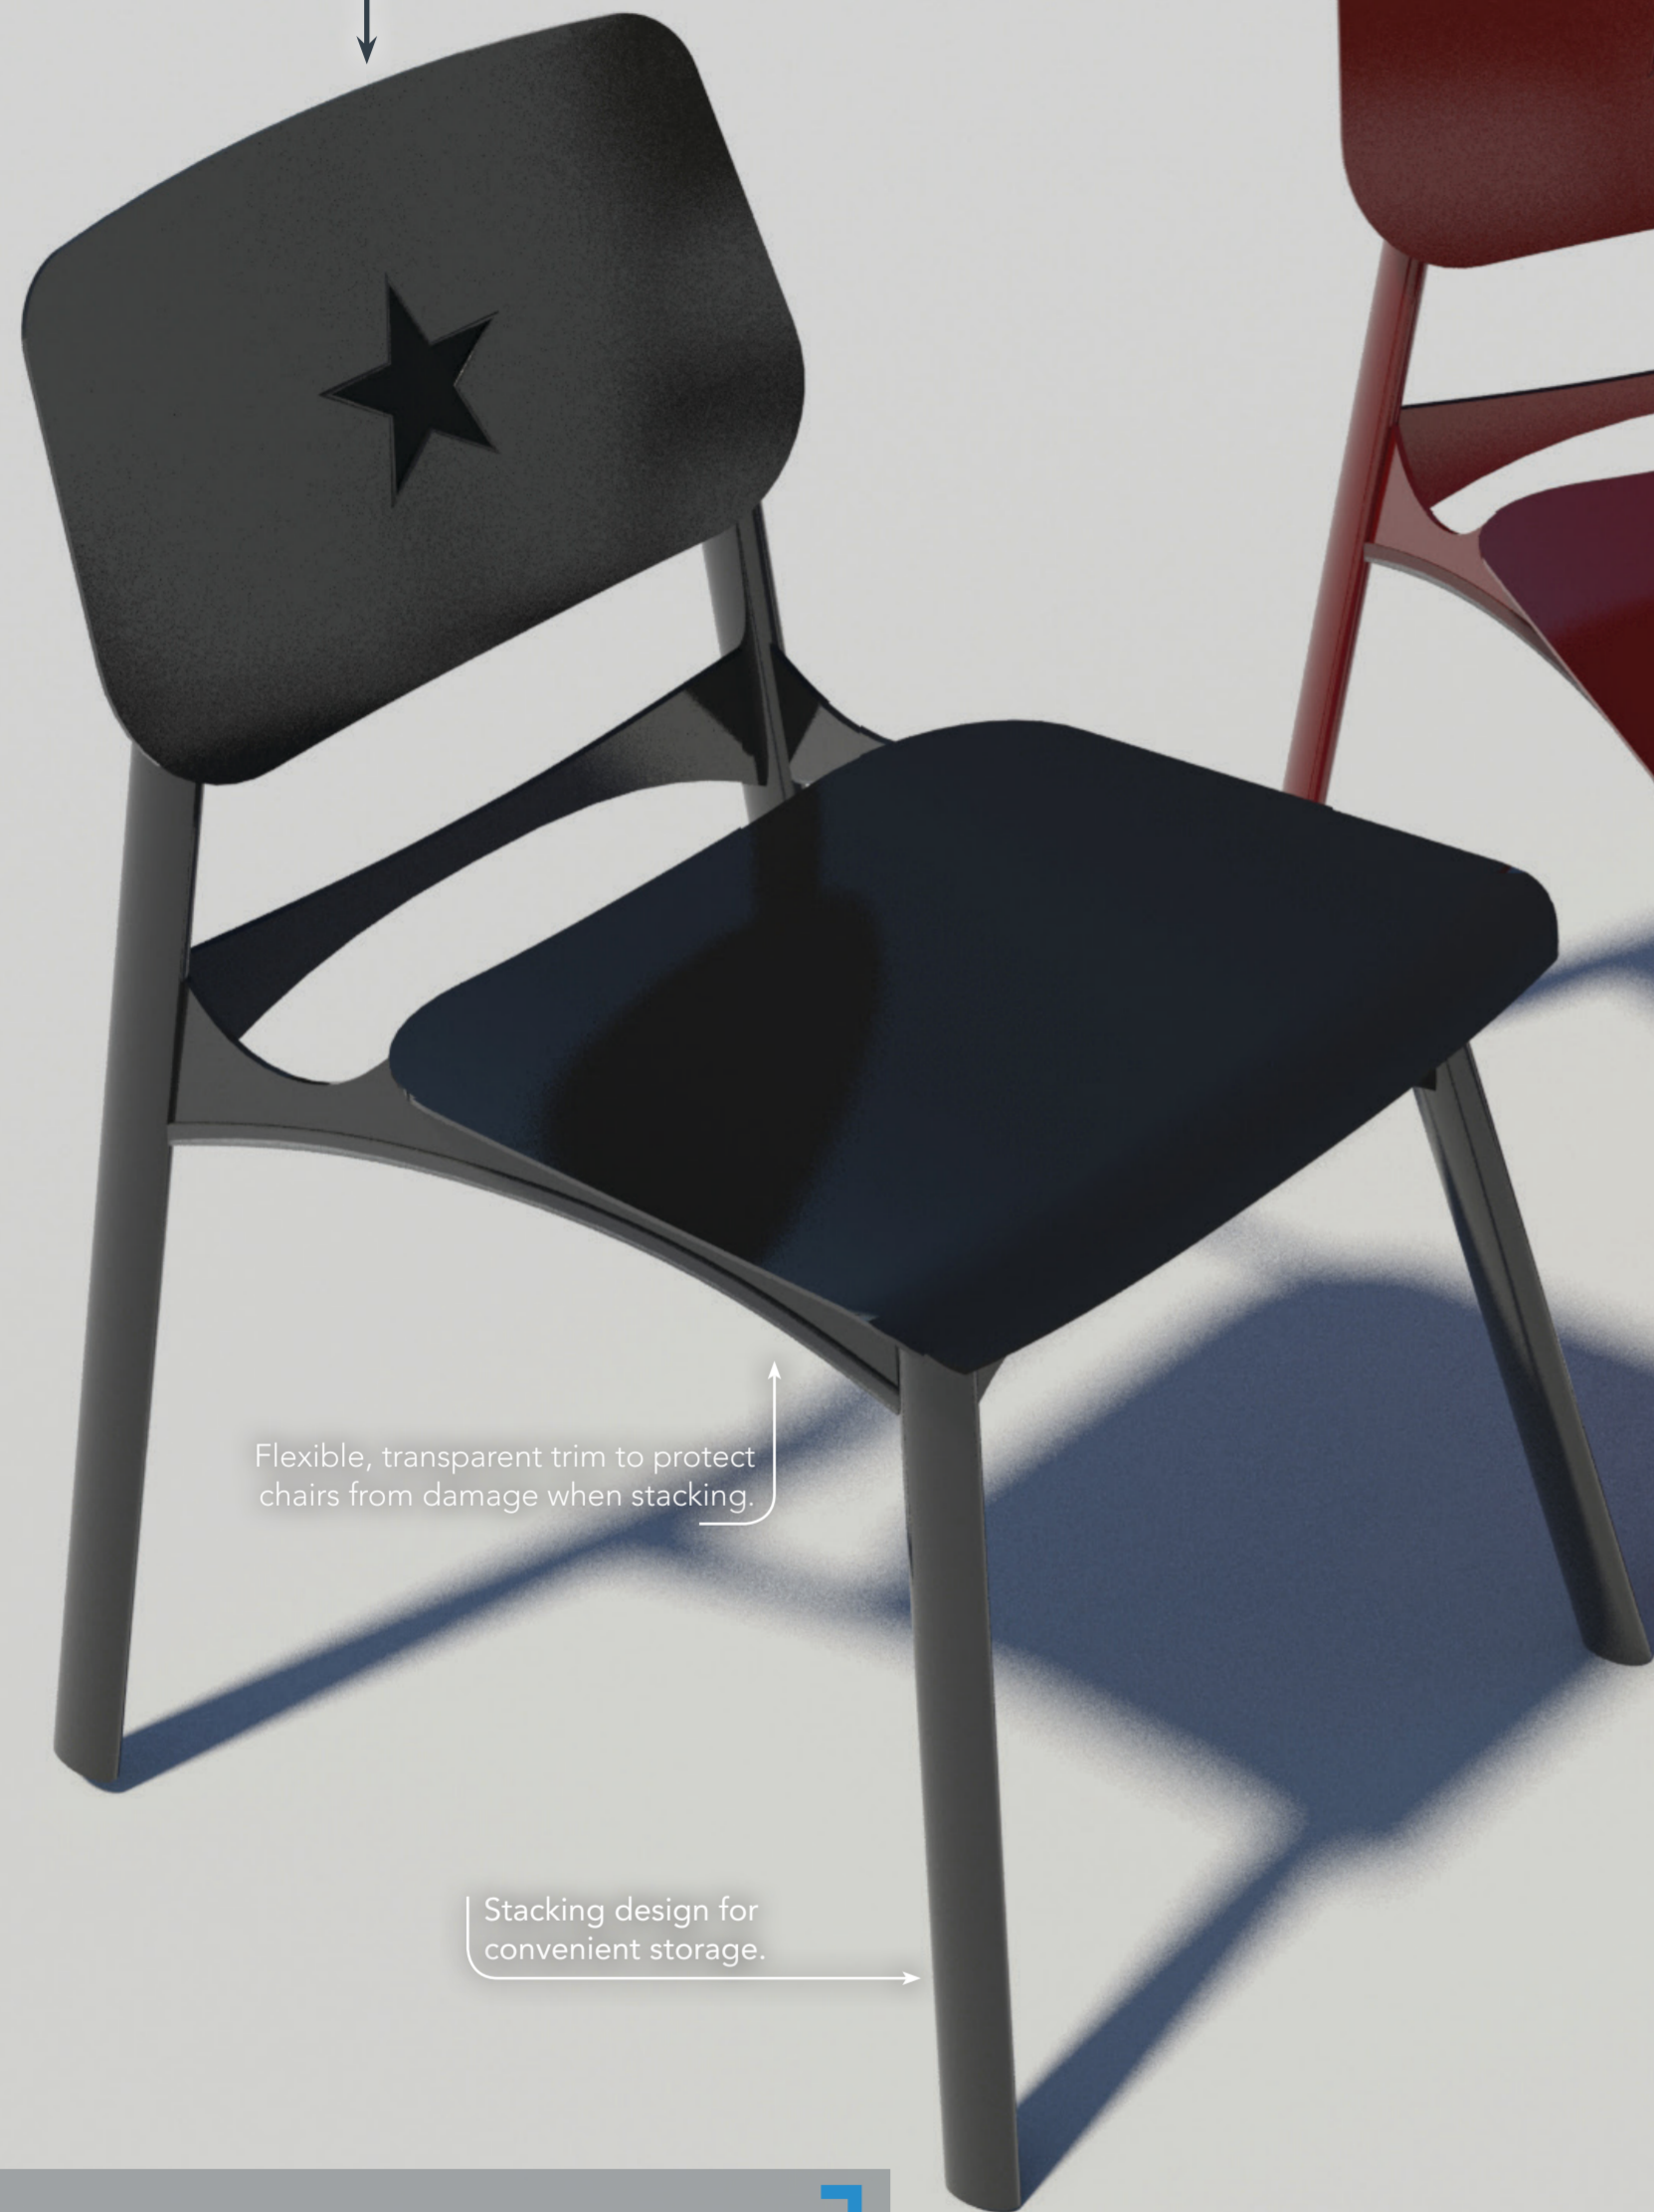

# PRET A MANGER PRET ALUMINIUM CHAIRS

Designer: L McSweeney  
Date: 22 March 2016  
Drawing No: ALCR/M

ALRCBG/M PRET ALUMINIUM CHAIR  
RAL 7021 BLACK GREY - MATTE

Flexible, transparent trim to protect chairs from damage when stacking.

Stacking design for convenient storage.

ALRCPR/M PRET ALUMINIUM CHAIR  
RAL 3004 PURPLE RED- MATTE

Tough powder coat finish.

Star pressed into seat back; a unique feature exclusive to Pret-A-Manger.

Aluminium chair is lightweight, yet robust to suit a commercial environment.

ALRCSTG/M PRET ALUMINIUM CHAIR  
RAL 7030 STONE GREY- MATTE

DIMENSIONS L520 x W530 x H766MM

Visuals are intended for representational purposes only.