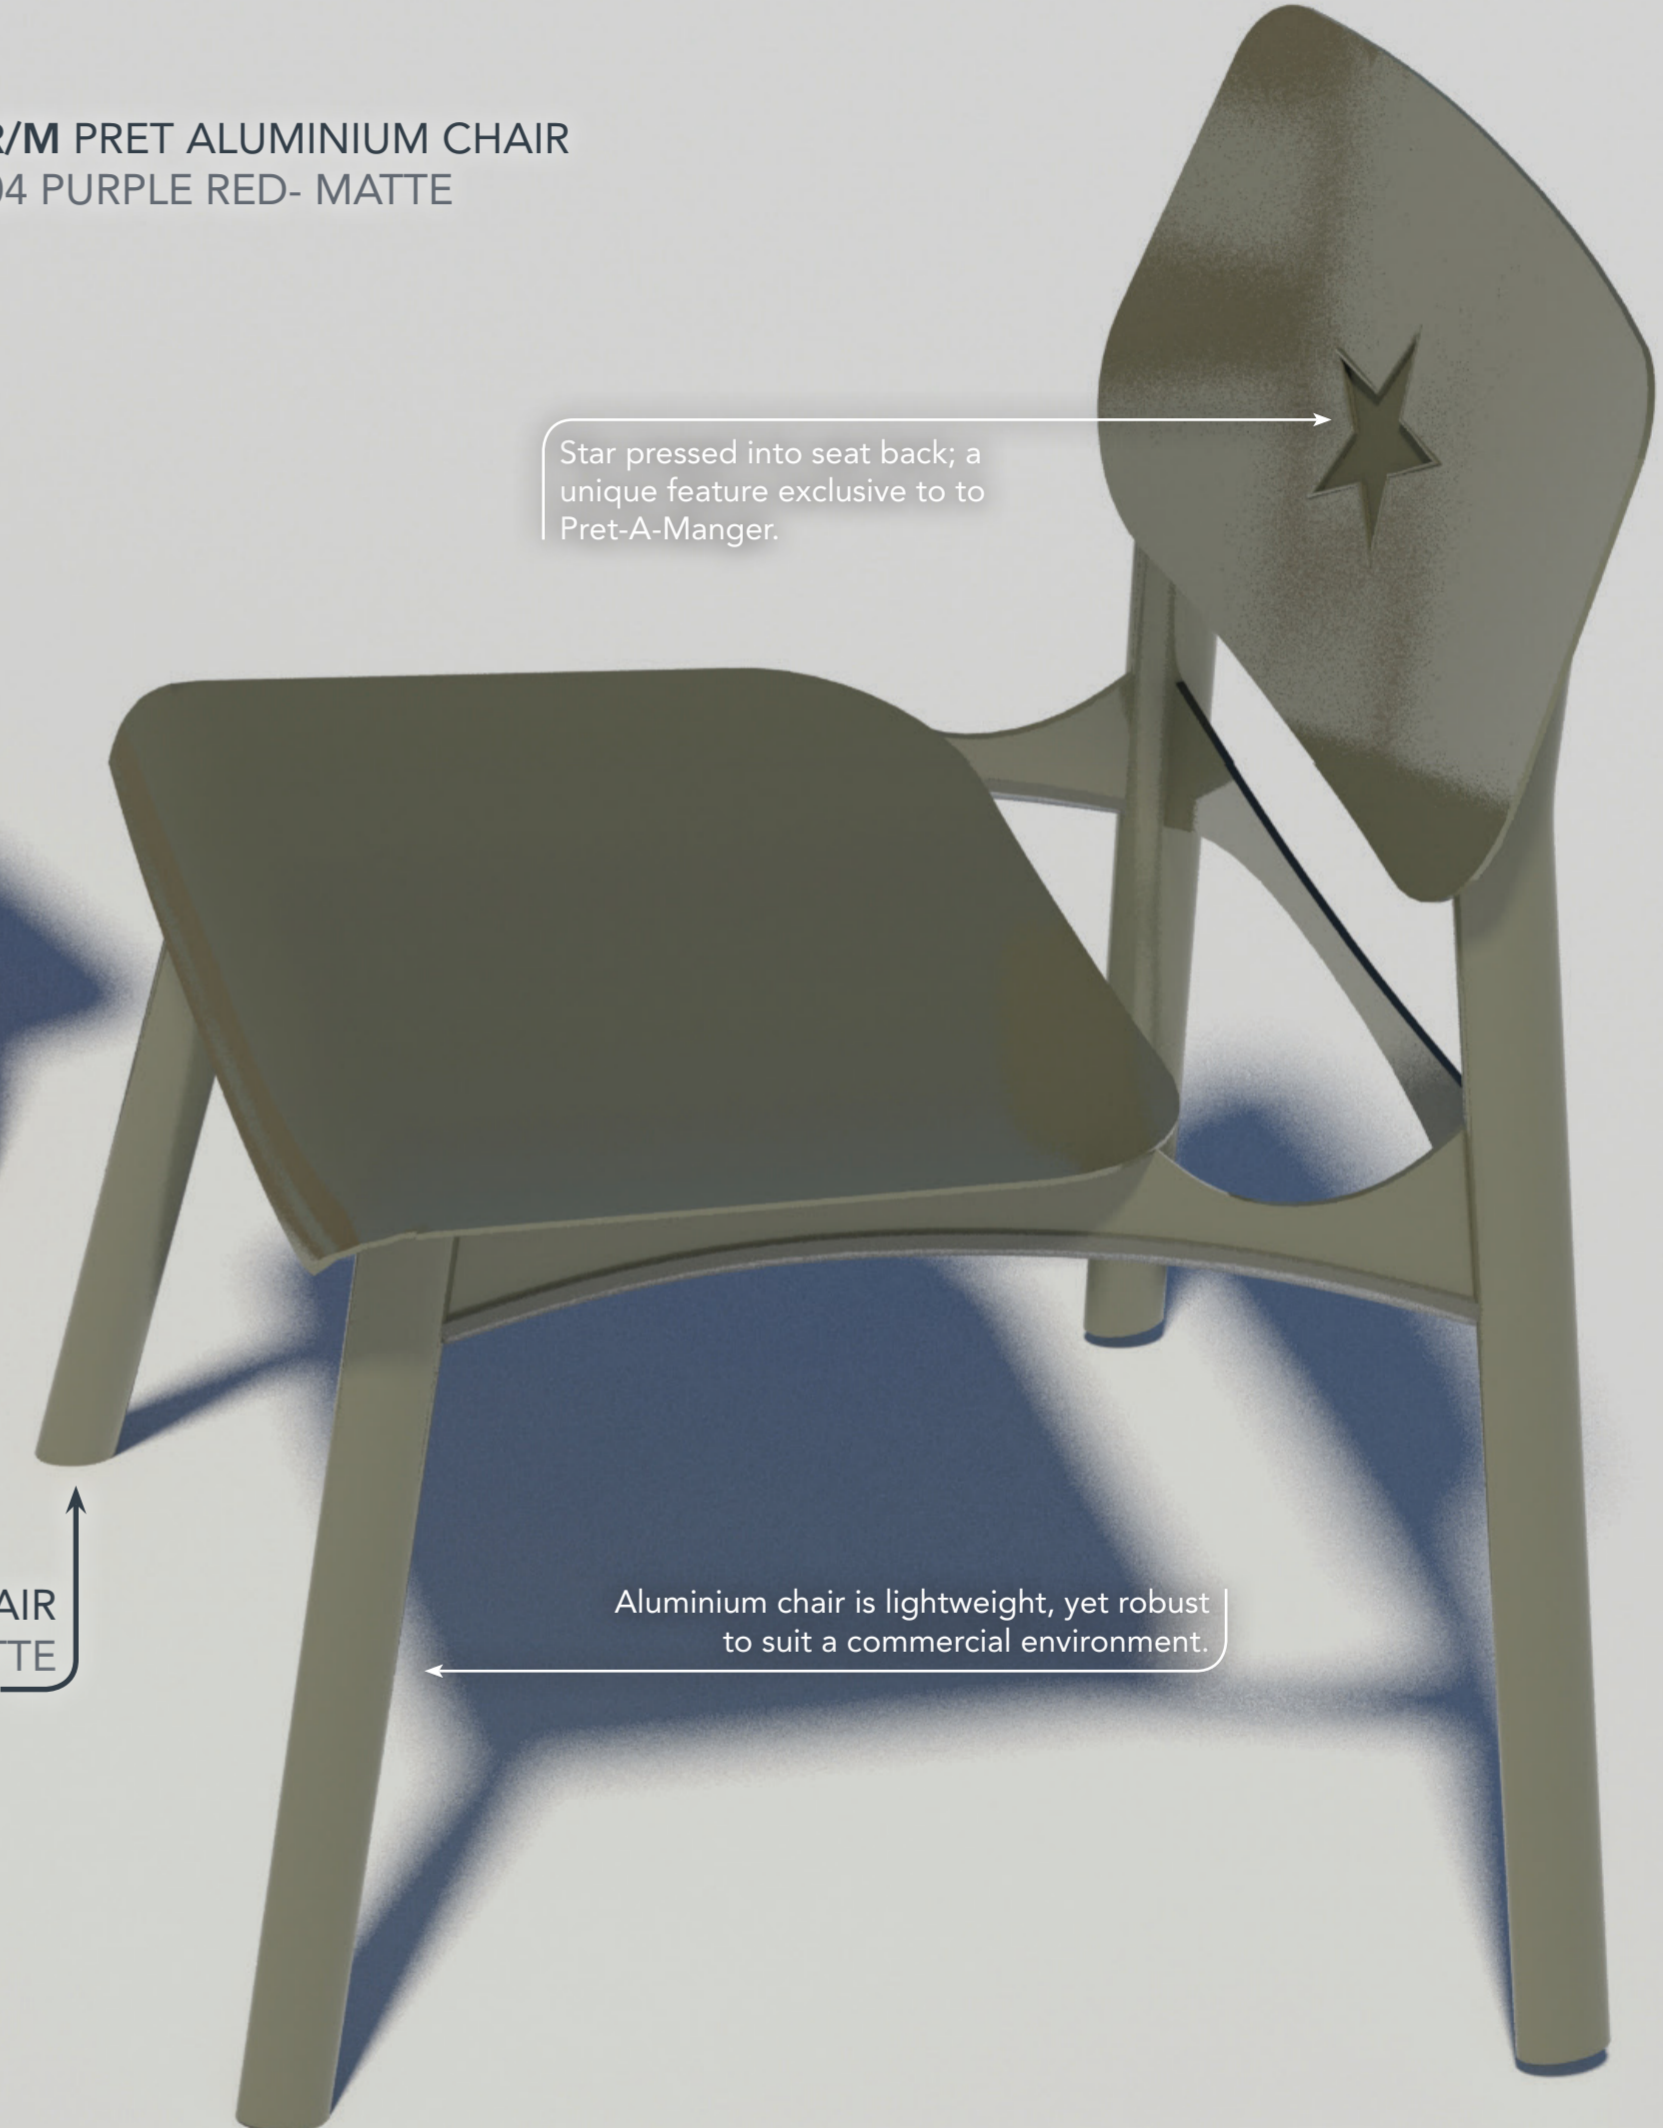

# PRET A MANGER PRET ALUMINIUM CHAIRS

Designer: L McSweeney  
Date: 22 March 2016  
Drawing No: ALCR/M

ALRCBG/M PRET ALUMINIUM CHAIR  
RAL 7021 BLACK GREY - MATTE

Flexible, transparent trim to protect chairs from damage when stacking.

Stacking design for convenient storage.

ALRCPR/M PRET ALUMINIUM CHAIR  
RAL 3004 PURPLE RED- MATTE

Tough powder coat finish.

Star pressed into seat back; a unique feature exclusive to Pret-A-Manger.

Aluminium chair is lightweight, yet robust to suit a commercial environment.

ALRCSTG/M PRET ALUMINIUM CHAIR  
RAL 7030 STONE GREY- MATTE

DIMENSIONS L520 x W530 x H766MM

Visuals are intended for representational purposes only.