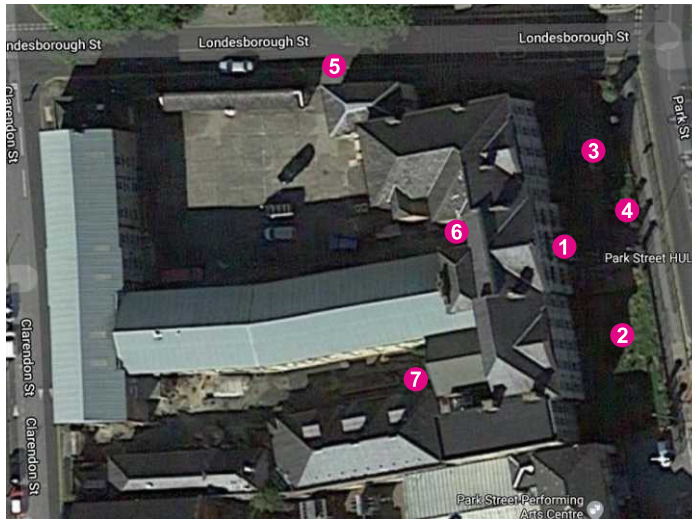

Font(s):- Artwork

Revisions

DATE	DETAILS
27.11.20	Locations

Colours

Colours

Colours

Colours

Colours

Colours

PLEASE CHECK CAREFULLY ALL ASPECTS OF THIS VISUAL AS THESE DRAWINGS MAYBE USED FOR MANUFACTURING