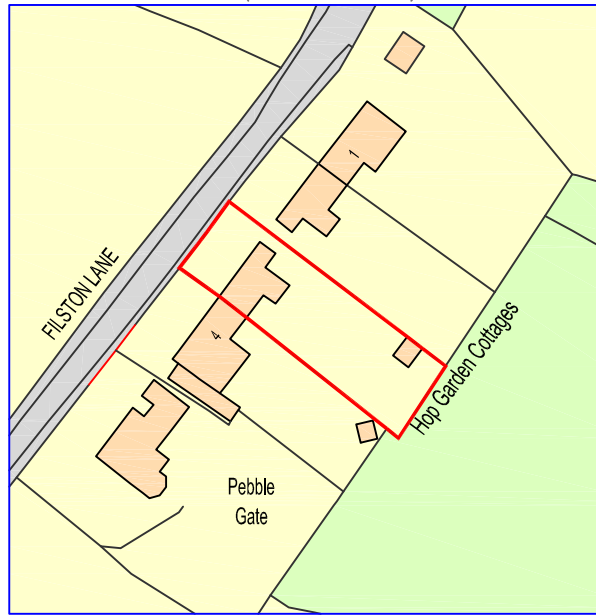

SITE LOCATION PLAN (SCALE 1:1250)

Ordnance Survey, (c) Crown Copyright 2020. All rights reserved. Licence number 100022432