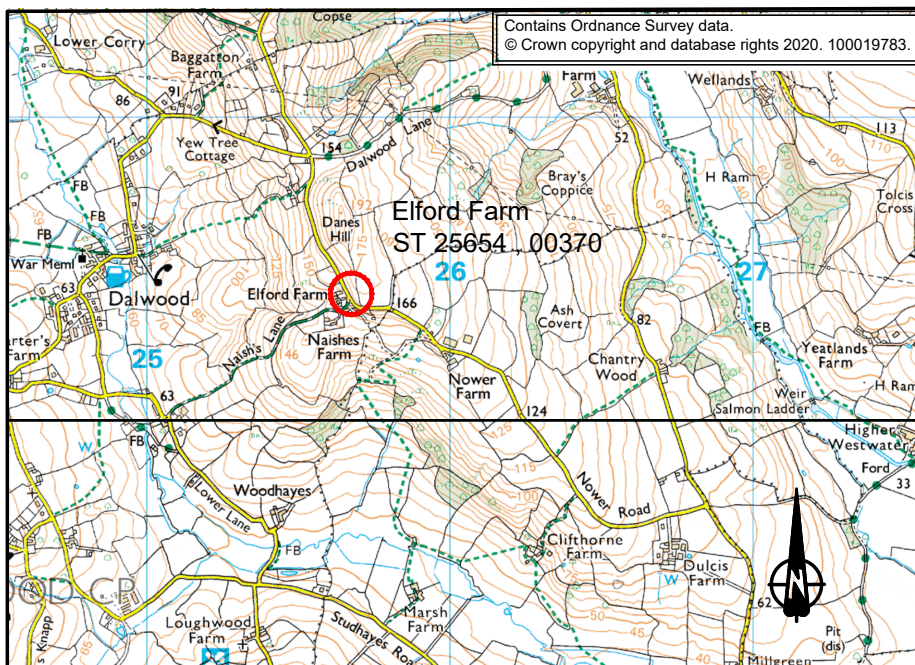

LOCATION PLAN
Scale 1:25,000

Engineering Design Group
Matford Offices Tel 0845 155 1004
County Hall Fax 01392 382342
Topsham Road
Exeter customer@devon.gov.uk
EX2 4QD www.devon.gov.uk

DRAWING TITLE

**ELFORD FARM, DALWOOD
LOCATION & SITE PLAN**

Dwg. No.

**DCCP20072 - EDG - SRW
52119 - DR - S - 10**

Scale(s)	Size	Revision
As Noted	A4	0