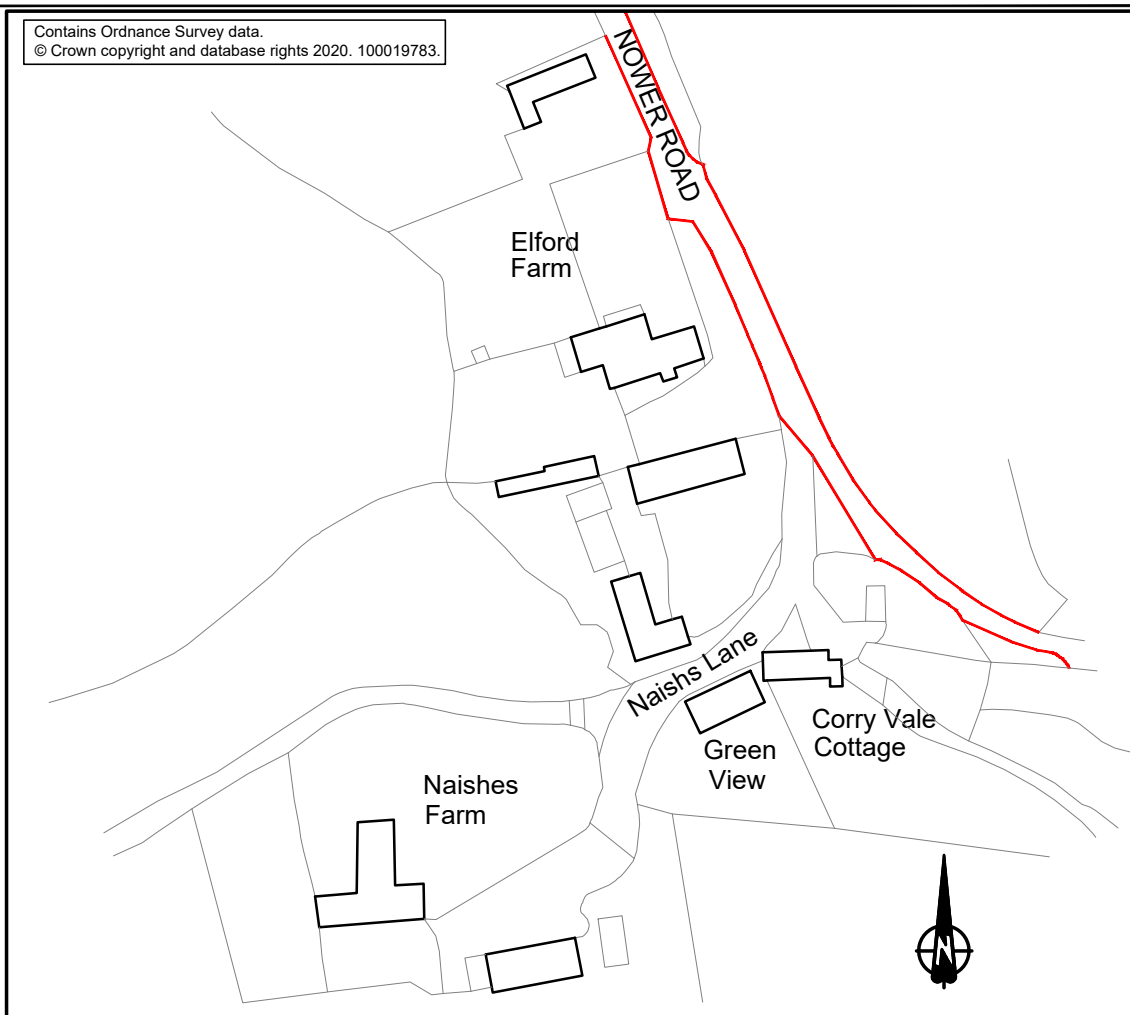

Contains Ordnance Survey data.
© Crown copyright and database rights 2020. 100019783.

SITE PLAN
Scale 1:1250