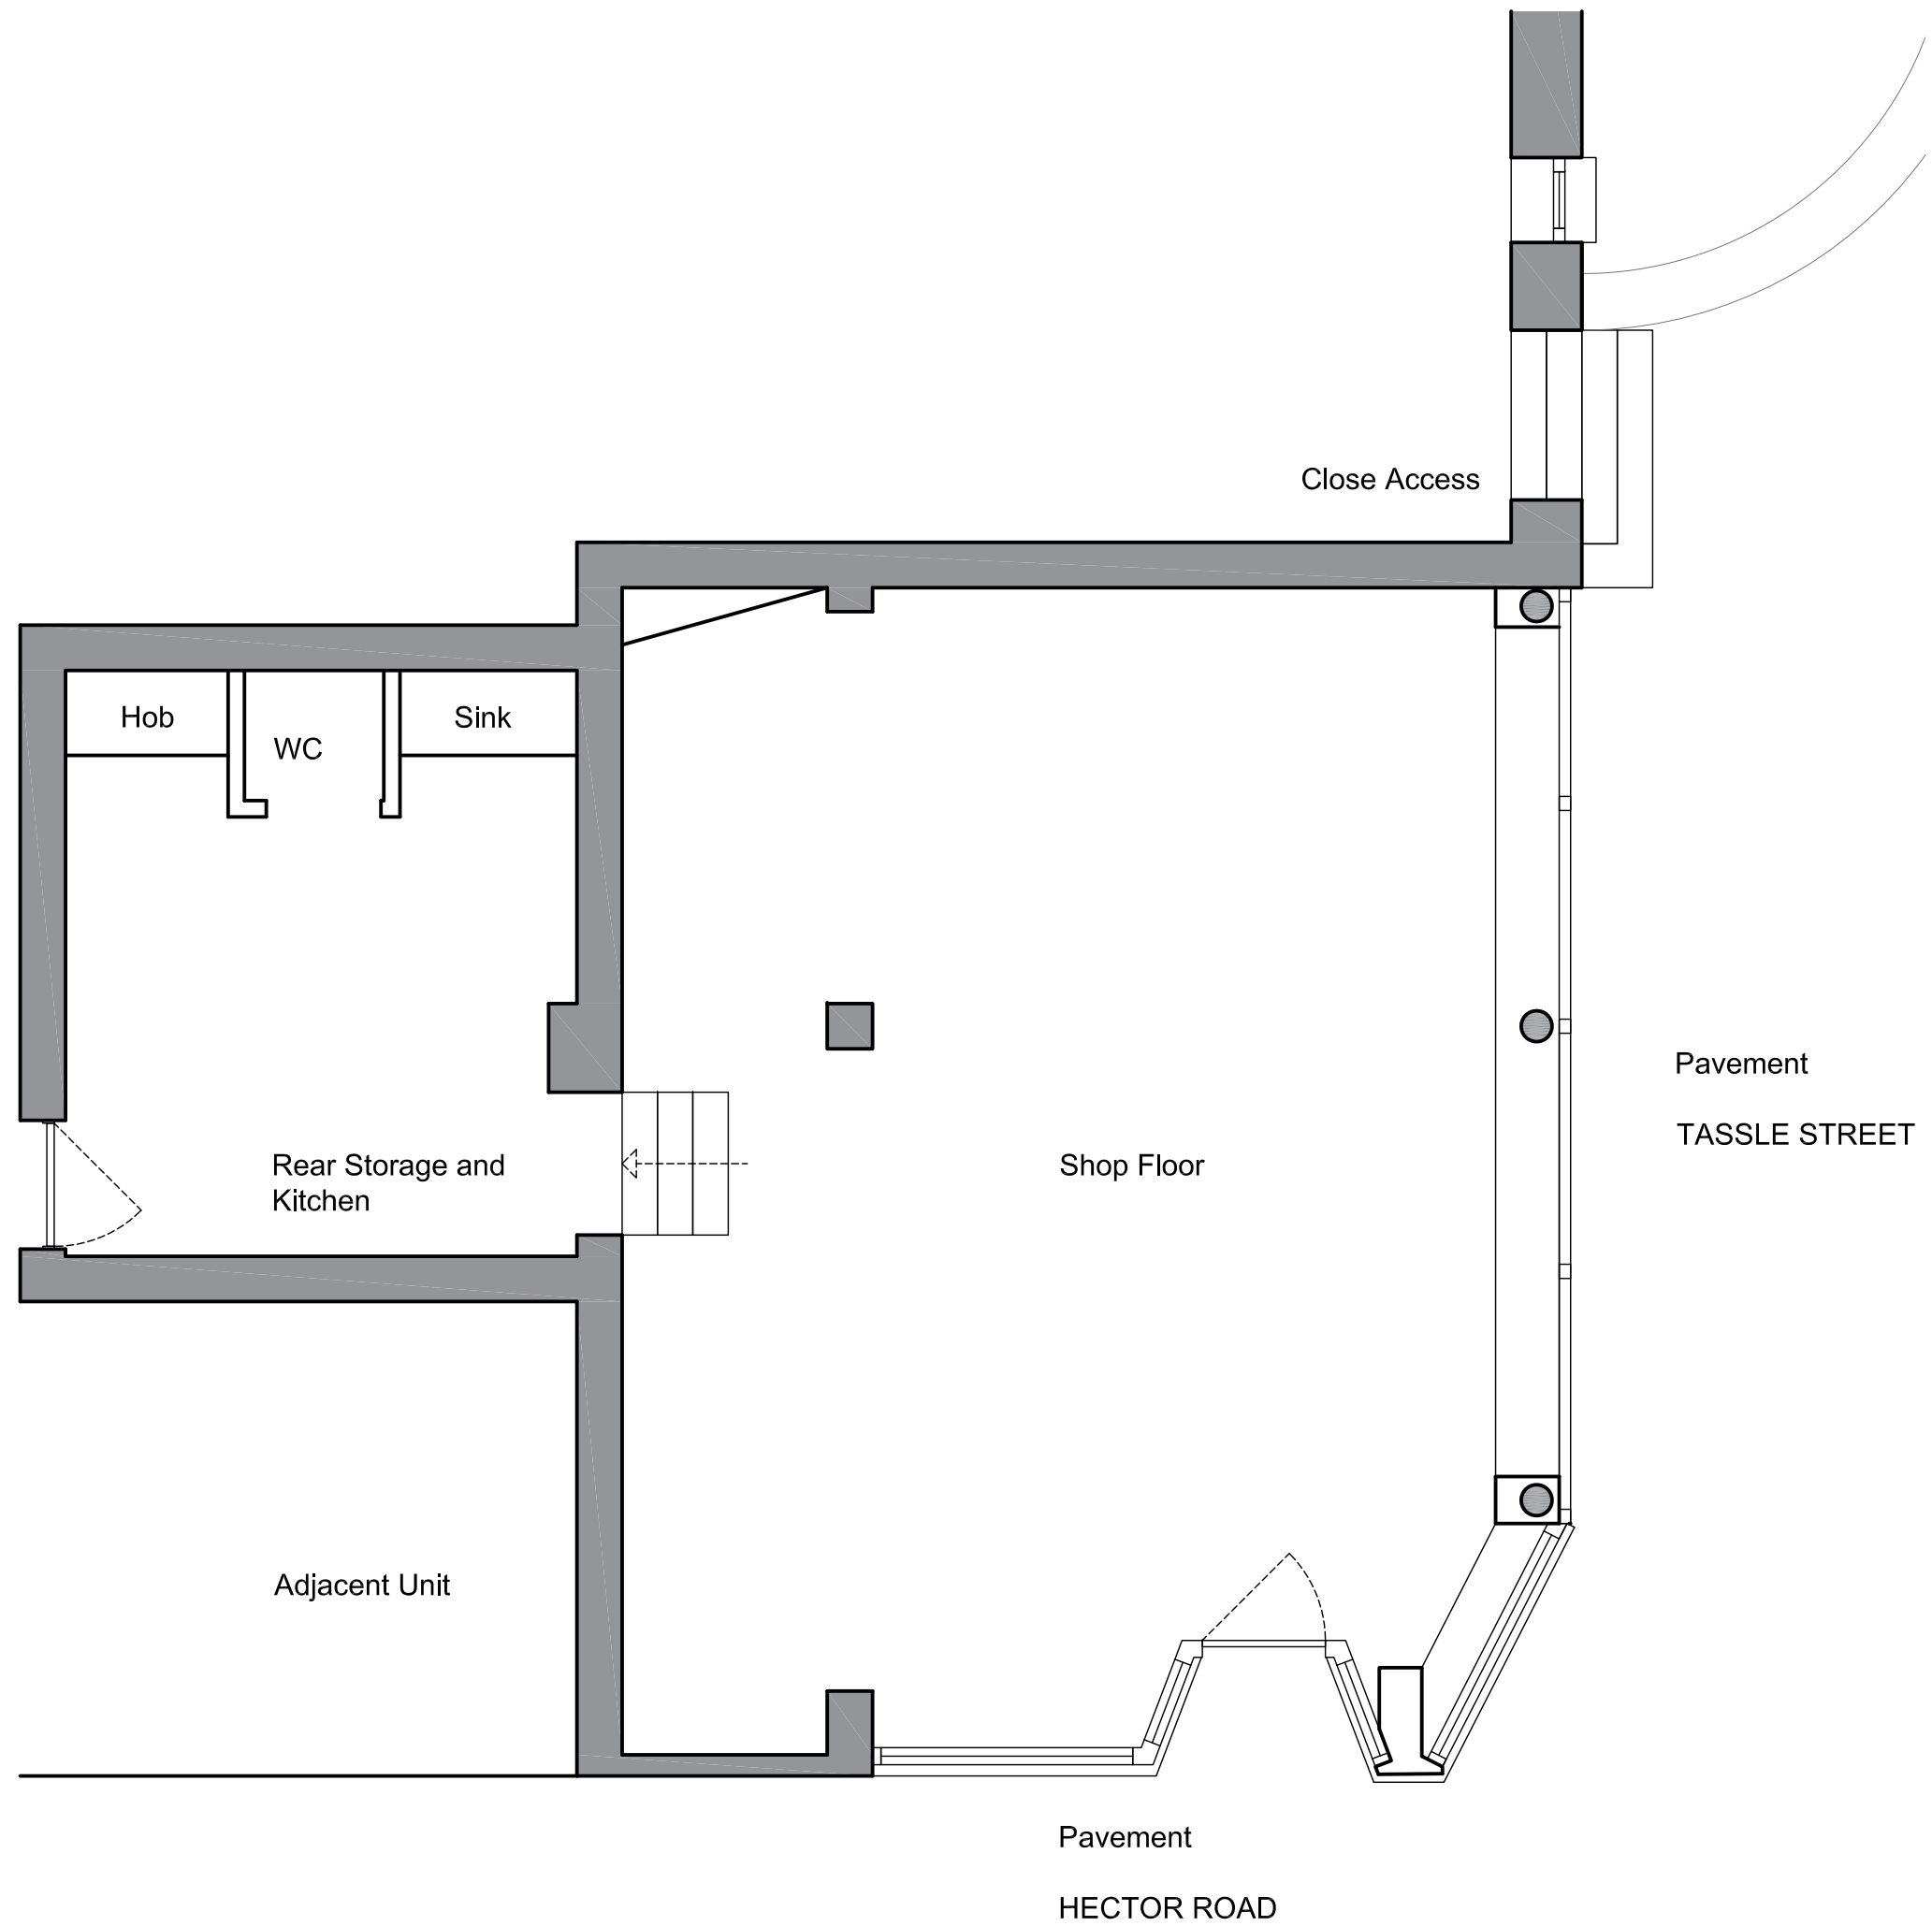

REV	DATE	DESCRIPTION	DRAWN	CHECKED

CLIENT
Sara Capaldi

PROJECT
Proposed New Deli Fit Out
75 Hector Road Glasgow
G41 3QD

DRAWING
Existing
Floor Plan

CONSULTANT No	SCALE	DATE	DRAWN	CHECKED
mAC	1:50	19.11.20	SM	-

PROJECT No	DISCIPLINE	DRAWING No	STATUS	REV
20020	A	P-002	F	-