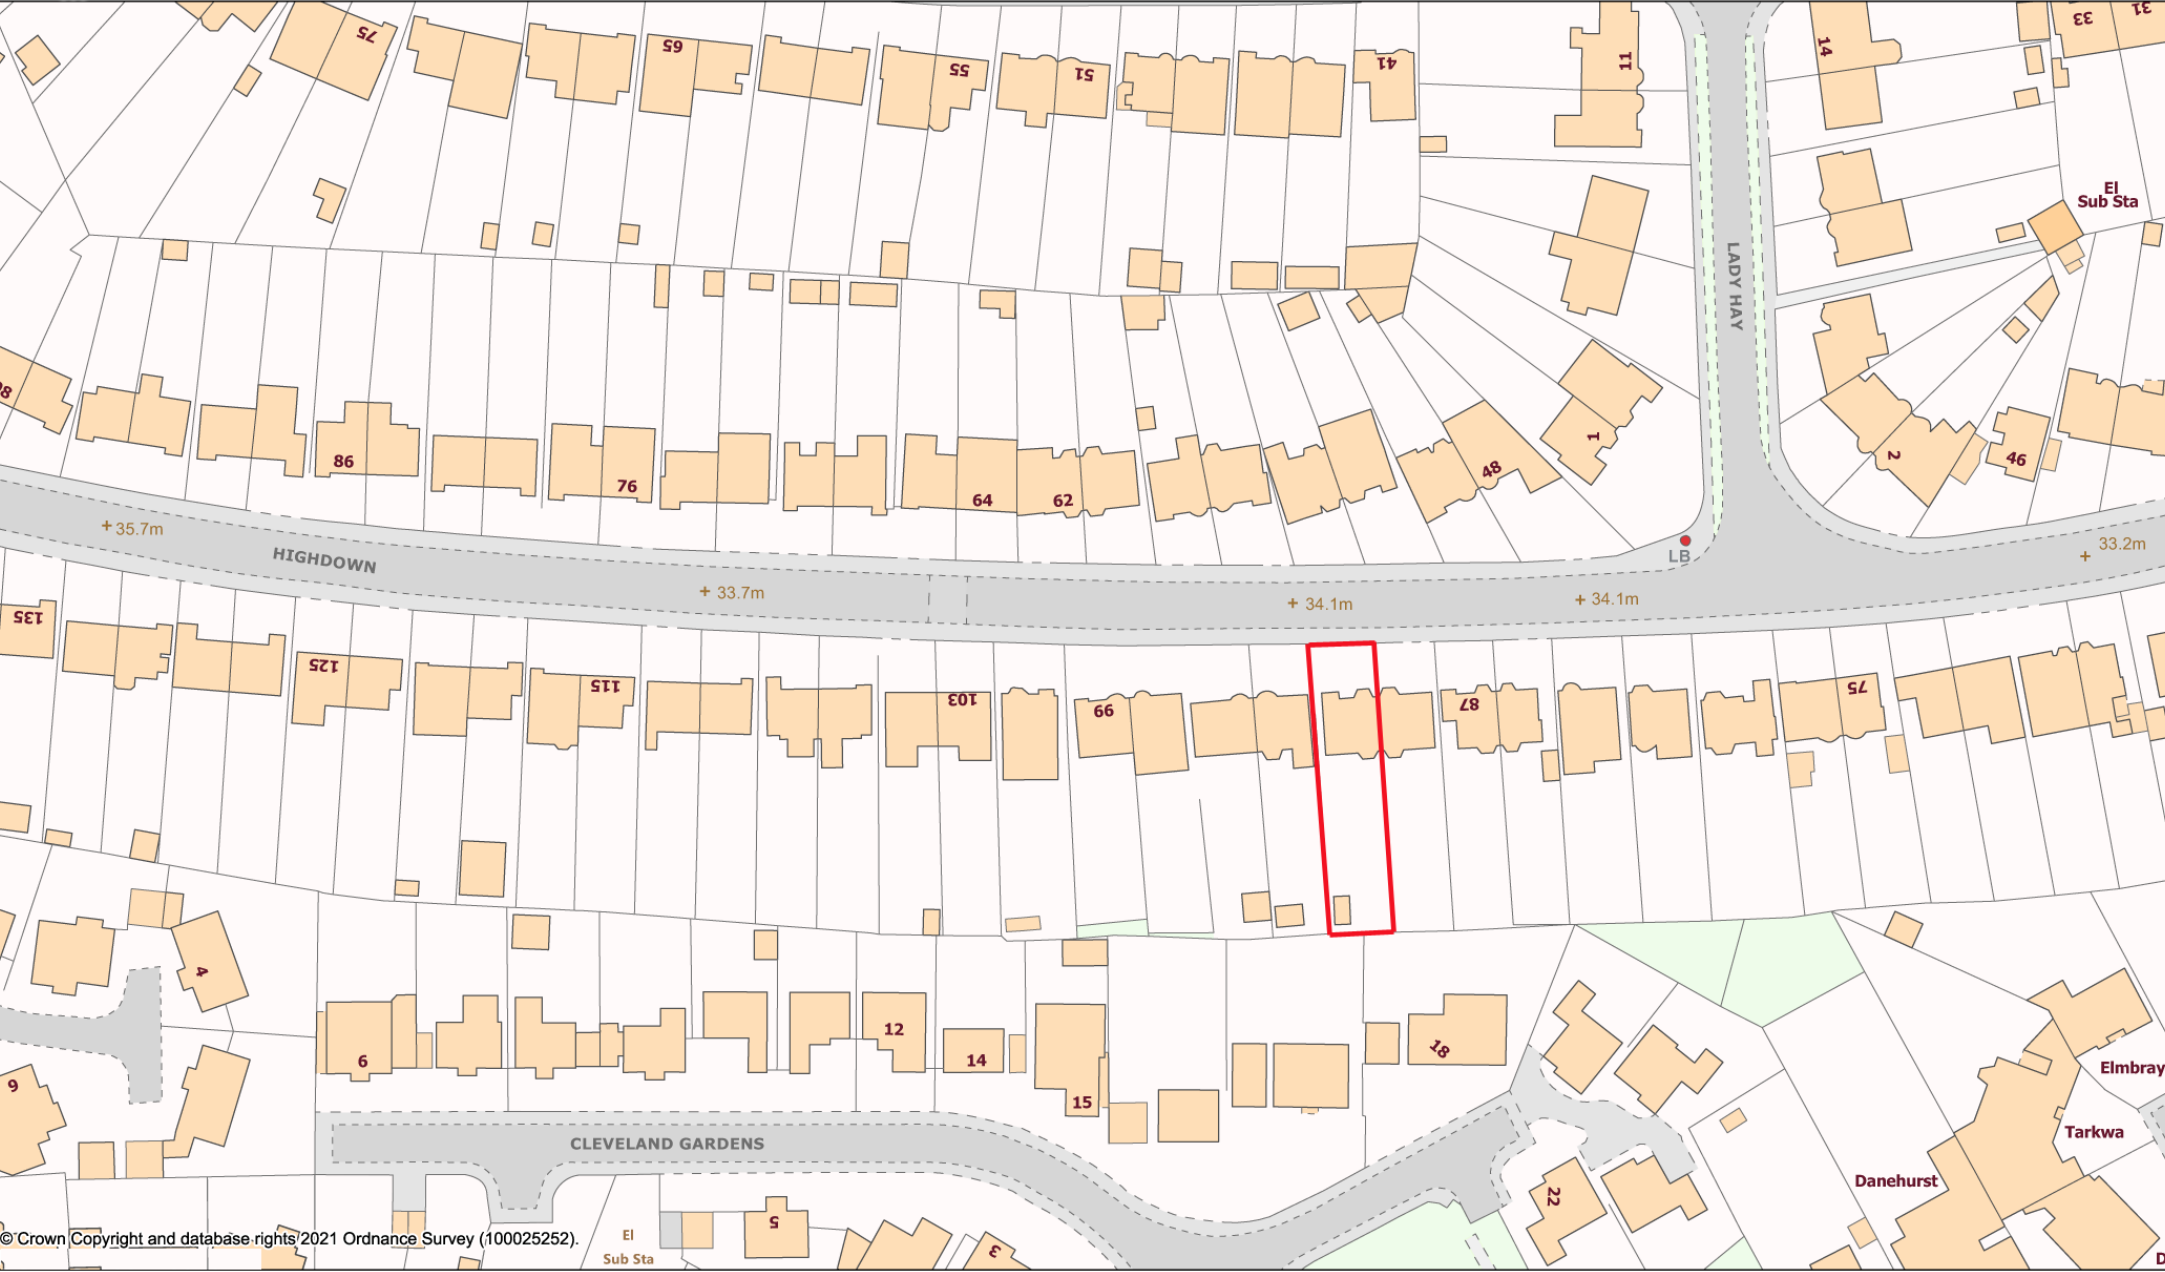

91 Highdown KT4 7JD

© Crown Copyright and database rights/2021 Ordnance Survey (100025252).

Scale 1:1250

Feb 15, 2021 10:27