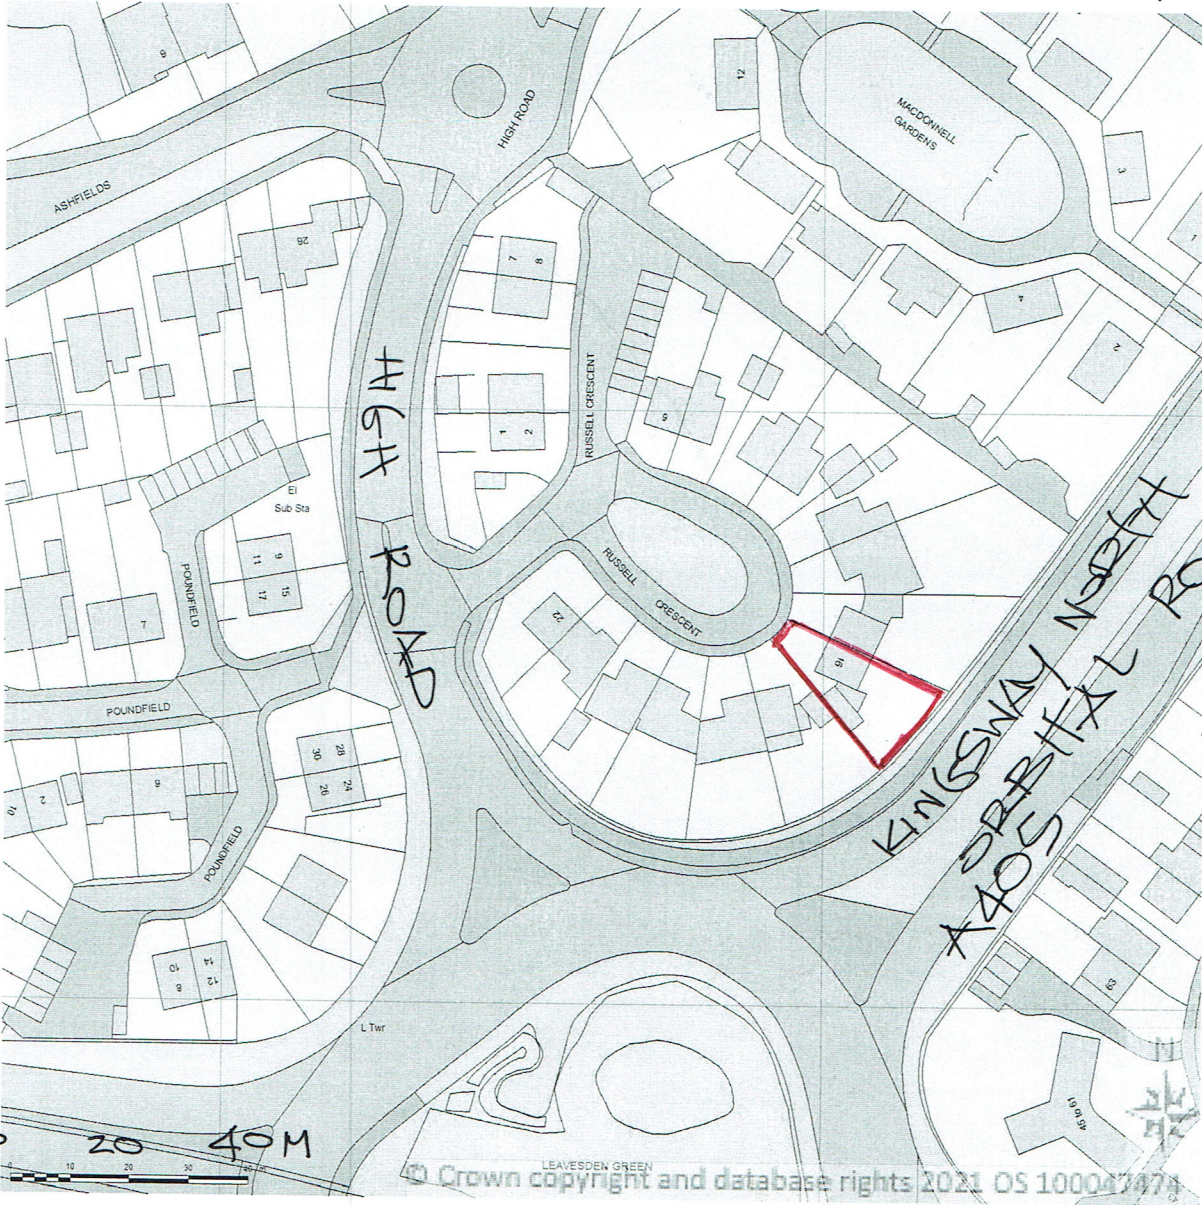

Streetwise

SITE LOCATION PLAN

SCALE 1:1250

SITE LOCATION PLAN
AREA 4 HA
SCALE 1:1250 on A4
CENTRE COORDINATES: 509763, 199767

NORTH POINT

SITE:

16 RUSSELL CRESCENT,
WATFORD, HERTS,
WD25 7AD

DATE: FEB 2021

Supplied by Streetwise Maps Ltd
www.streetwise.net
Licence No: 100047474
19/02/2021 11:07:26

DRAWING
NUMBER

(A4 SIZE)

SLP-3000