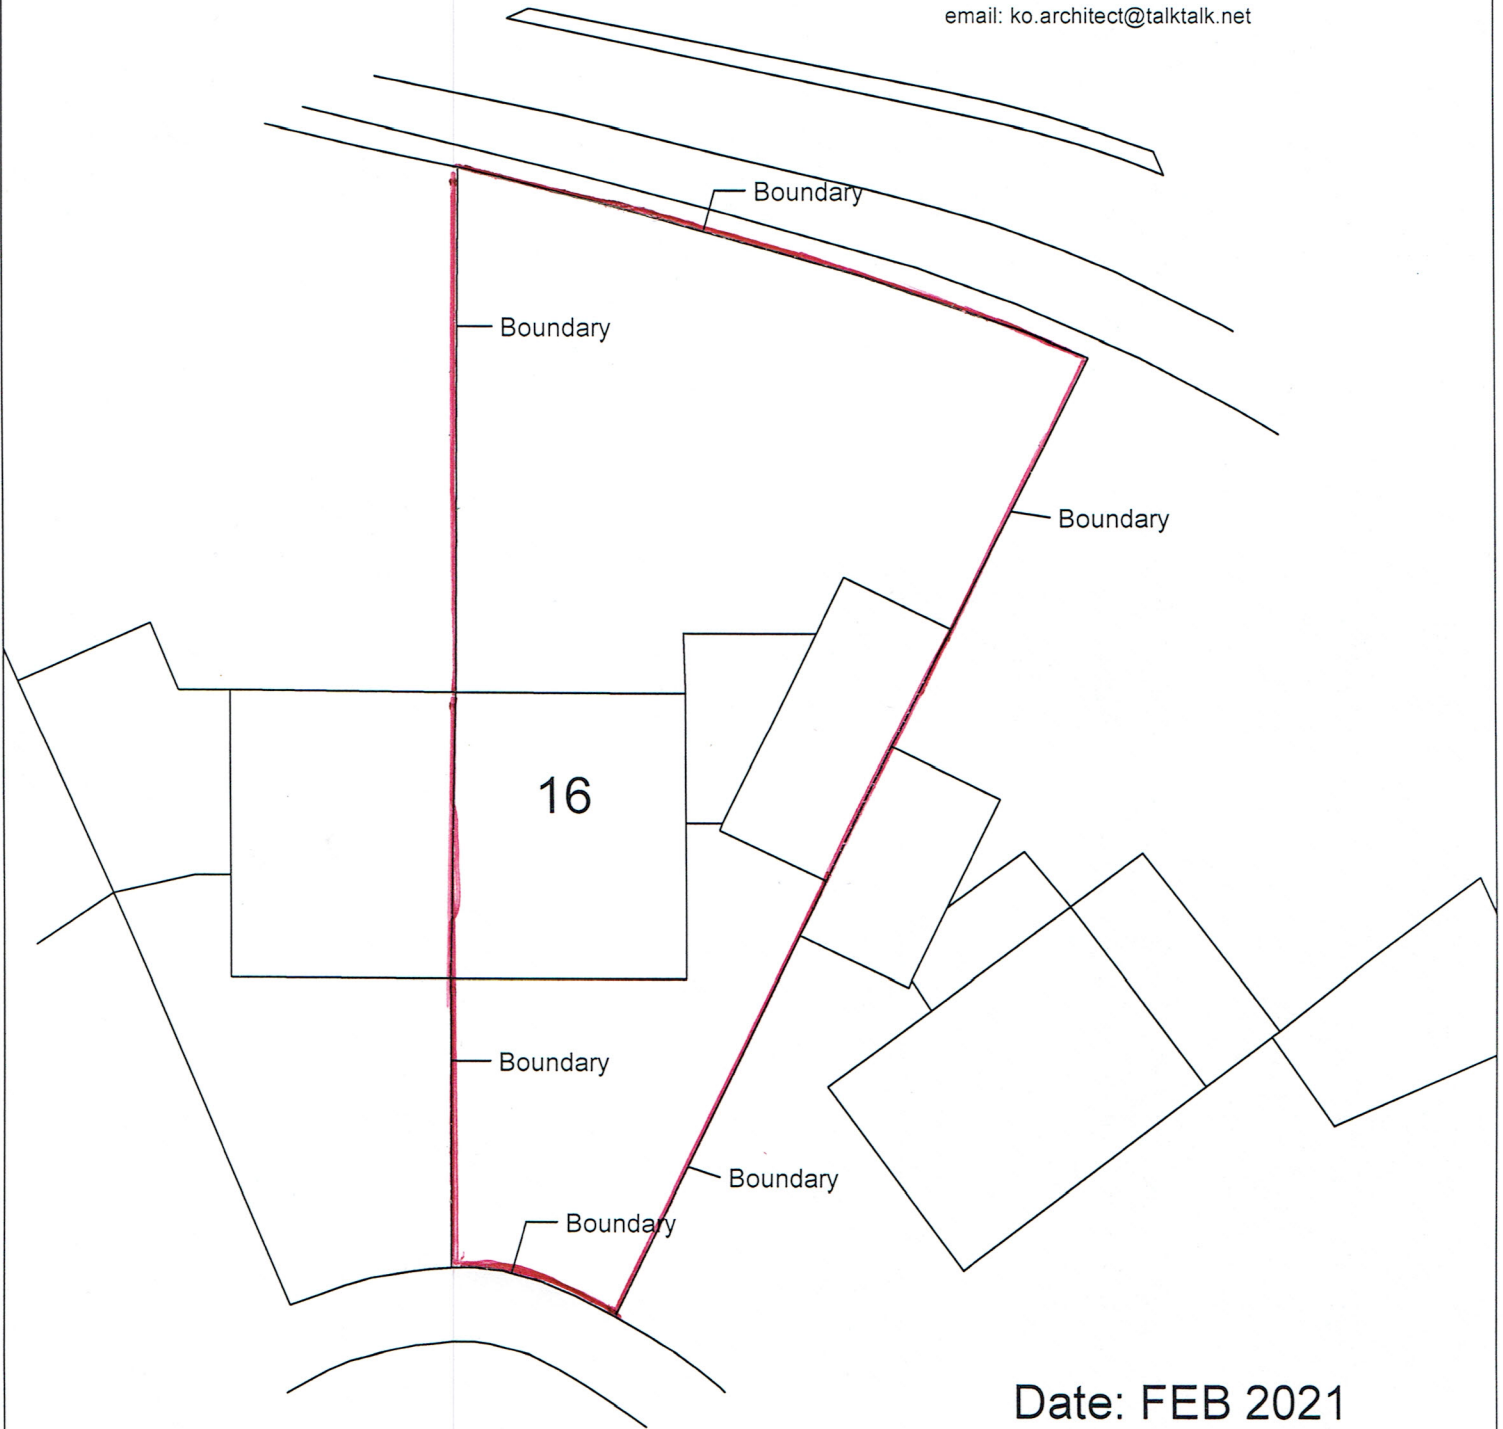

Block Plan  
Scale 1:200

# Kevin O'Callaghan Chartered Architect

374A St Albans Road  
Watford, Herts, Wd24 6PJ.  
Mobile: 07812695079 & Tel: 01923 803848

email: ko.architect@talktalk.net

Scale Bar 0-10 metres at 1:200 Scale

Site:  
16 Russell Crescent,  
Watford, Herts, WD25 7AD.

Date: FEB 2021

Drawing number  
BP-4000

(A4 size)