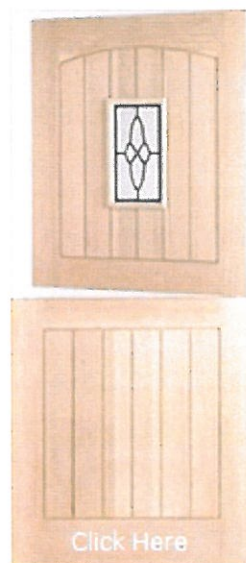

EXISTING FRONT DOOR

EXISTING BACK DOOR

**NEW OAK FRONT AND BACK DOORS**

**FRONT DOOR** - Painted to an agreed colour Dulux Weathershield Fresh Sage or similar in keeping with the property

**BACK DOOR**— stable type probably stained only or painted as the front

Both doors to be fitted with black ironmongery hardware in keeping with the property.