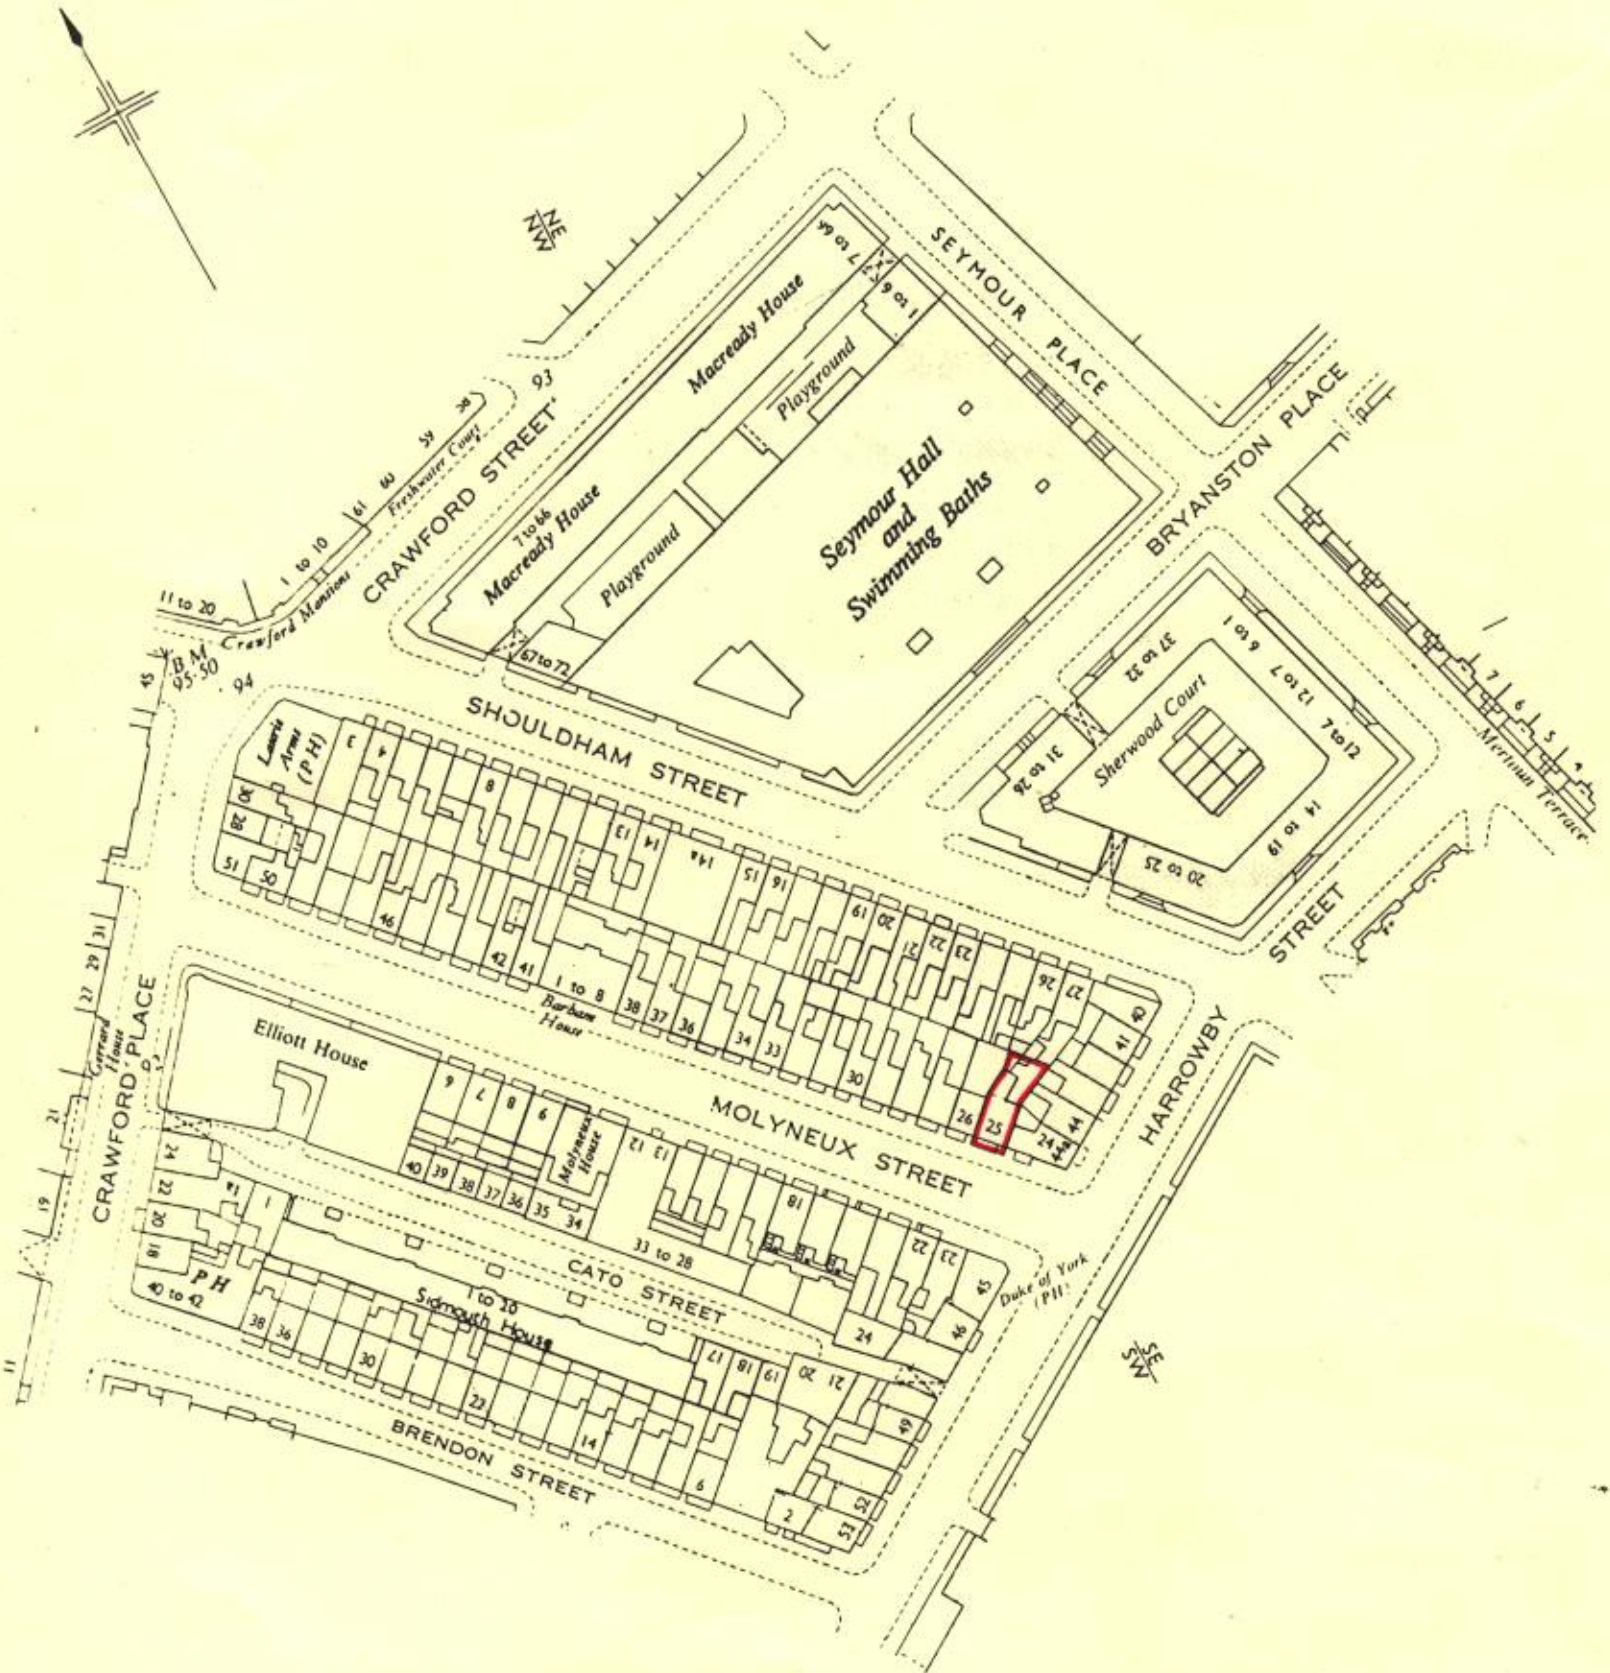

H.M. LAND REGISTRY		TITLE NUMBER	
		NGL 576324	
ORDNANCE SURVEY PLAN REFERENCE ©	COUNTY	SHEET	NATIONAL GRID
	GREATER LONDON		TQ 2781
Scale: 1/1250			© Crown copyright 1971. Old Reference LN VI 60 G

CITY OF WESTMINSTER

This is a copy of the title plan on 20 JAN 2010 at 14:58:56. This copy does not take account of any application made after that time even if still pending in the Land Registry when this copy was issued.

The Land Registry endeavours to maintain high quality and scale accuracy of title plan images. The quality and accuracy of any print will depend on your printer, your computer and its print settings. This title plan shows the general position, not the exact line, of the boundaries. It may be subject to distortions in scale. Measurements scaled from this plan may not match measurements between the same points on the ground. See Land Registry Public Guide 7 - Title Plans.