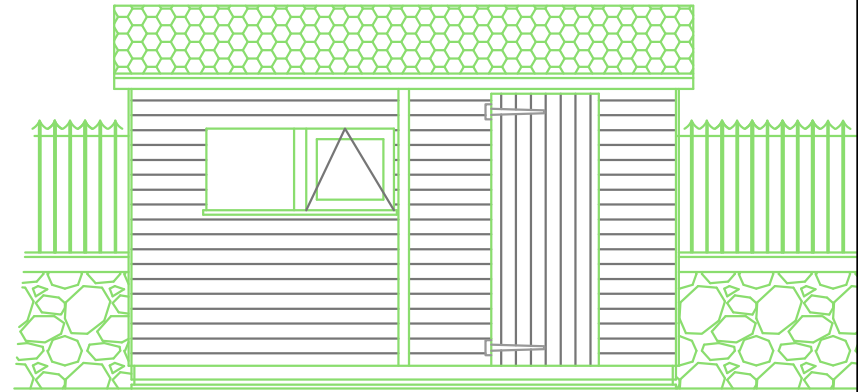

Proposed Garden shed
 at
 62 West Rd, Newport,
 Wormit, Fife, DD6 8HP.

South East Elevation

North West Elevation

North East Elevation

South West Elevation

Scale bar

SCALE	INITIAL	DWG. No	DATE
1 - 50	AGG	HORD01	08/02/21