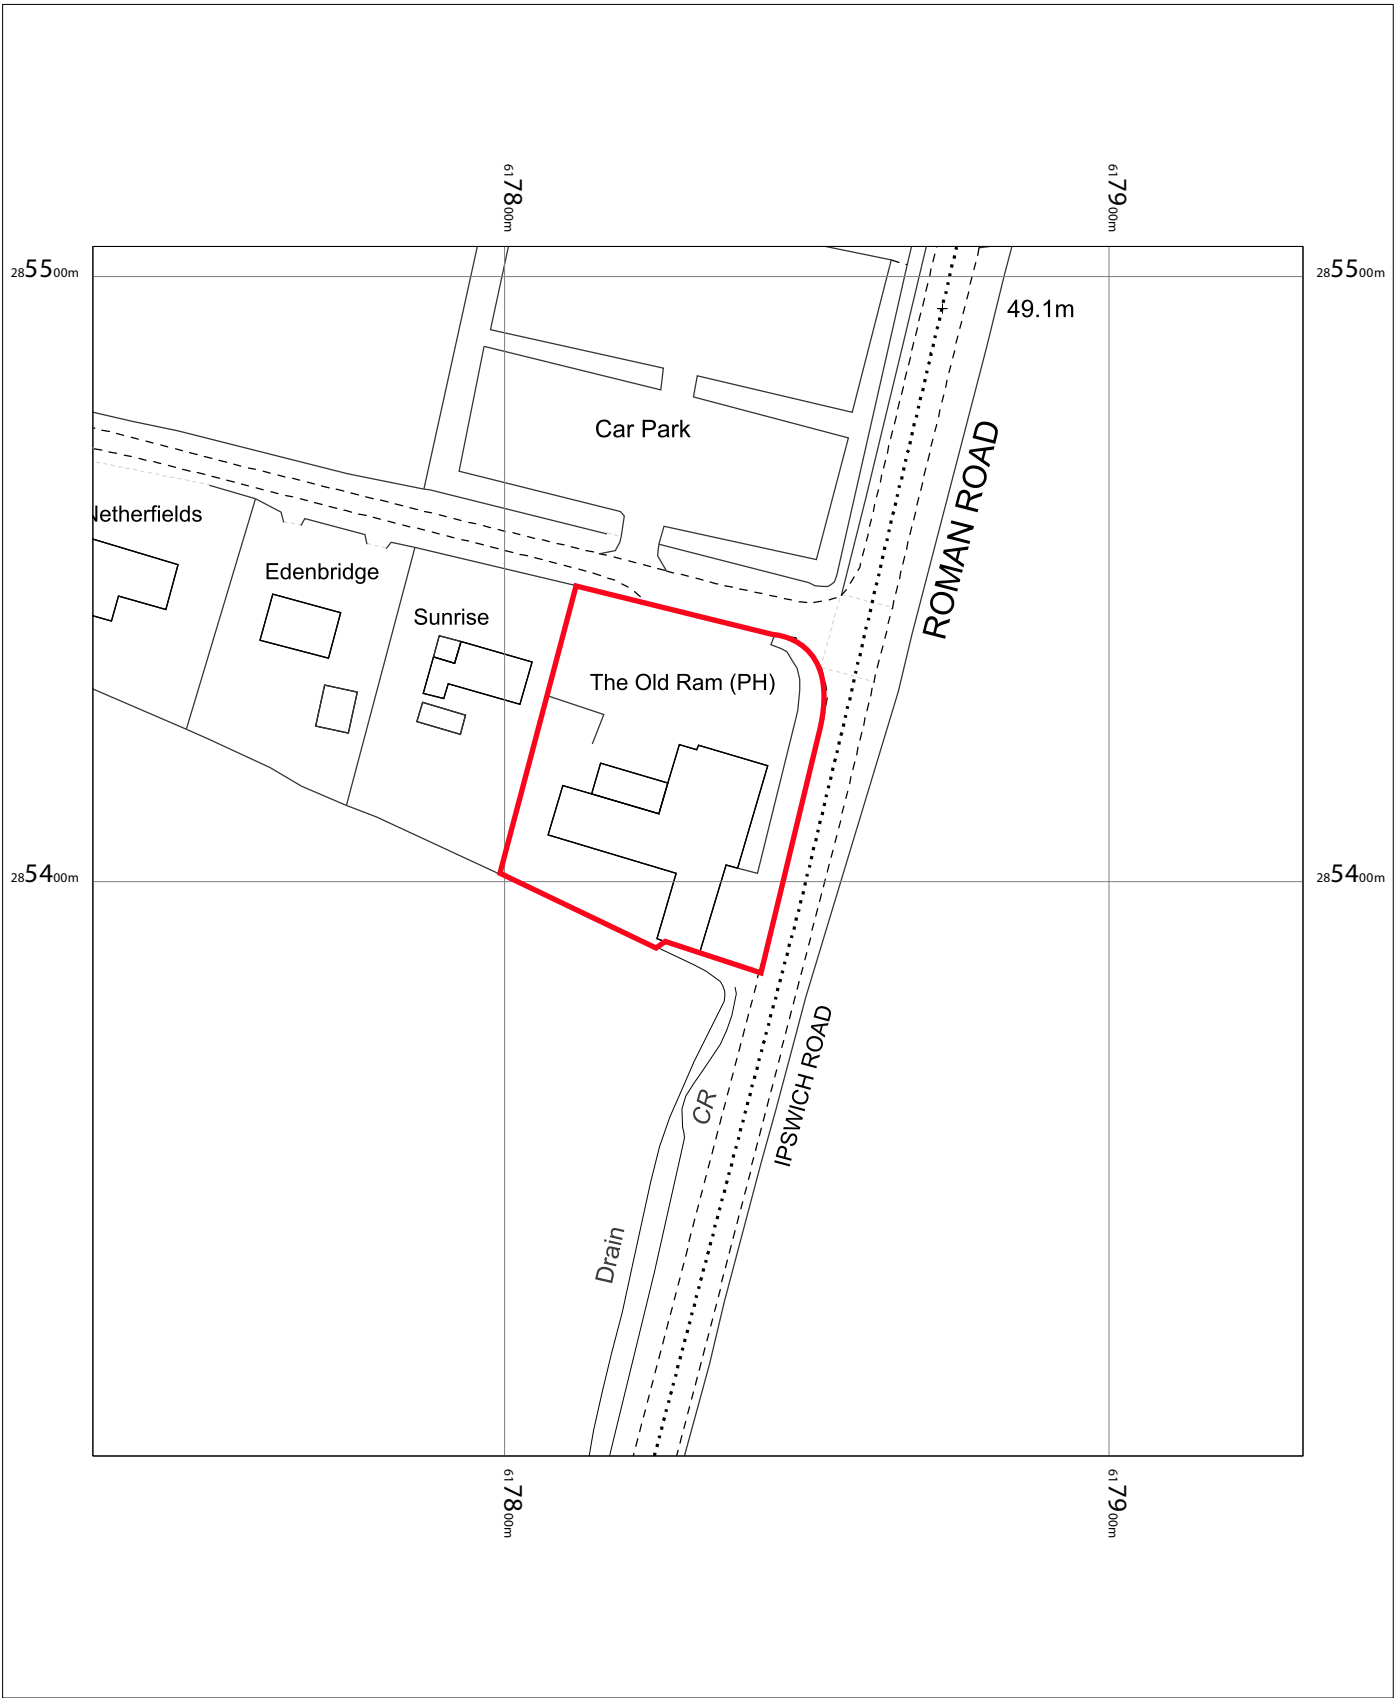

NR15 2DE OLD RAM

OS MasterMap 1250/2500/10000 scale
Monday, January 18, 2021, ID: CM-00931722
www.centremapslive.co.uk

1:1250 scale print at A4, Centre: 617832 E, 285405 N

© Crown Copyright Ordnance Survey. Licence no. 100019980