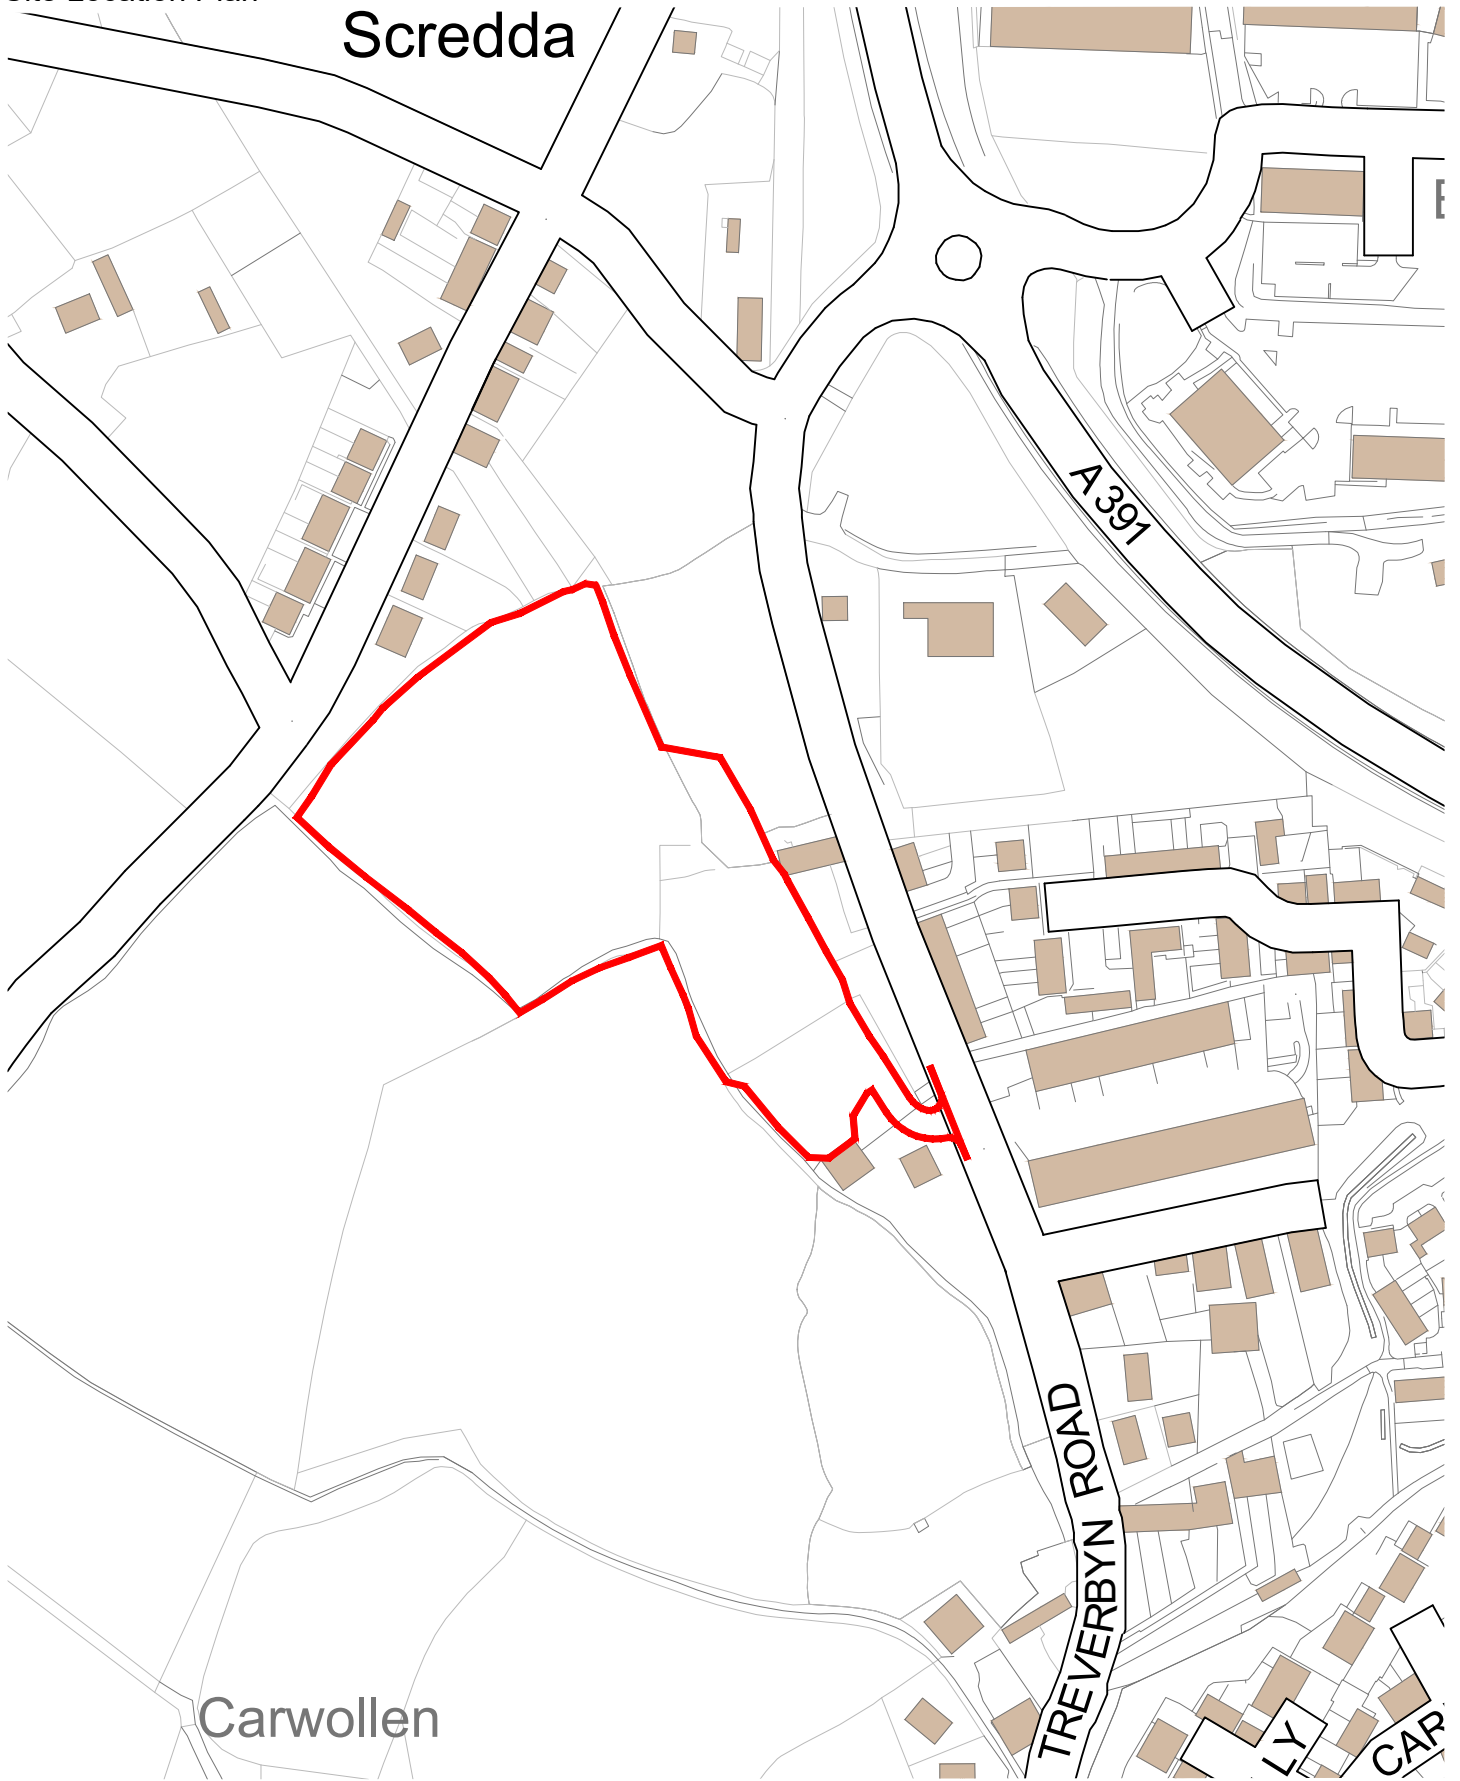

Scredda

Project: Scredda, St Austell
Title: Site Location Plan
Client: Gilbert & Goode
Date: Feb 2021
Drawn by: SA
Checked by: DMA
Scale: 1:2500 @ A4
Drawing No.: 19045 01.01

Rev.: