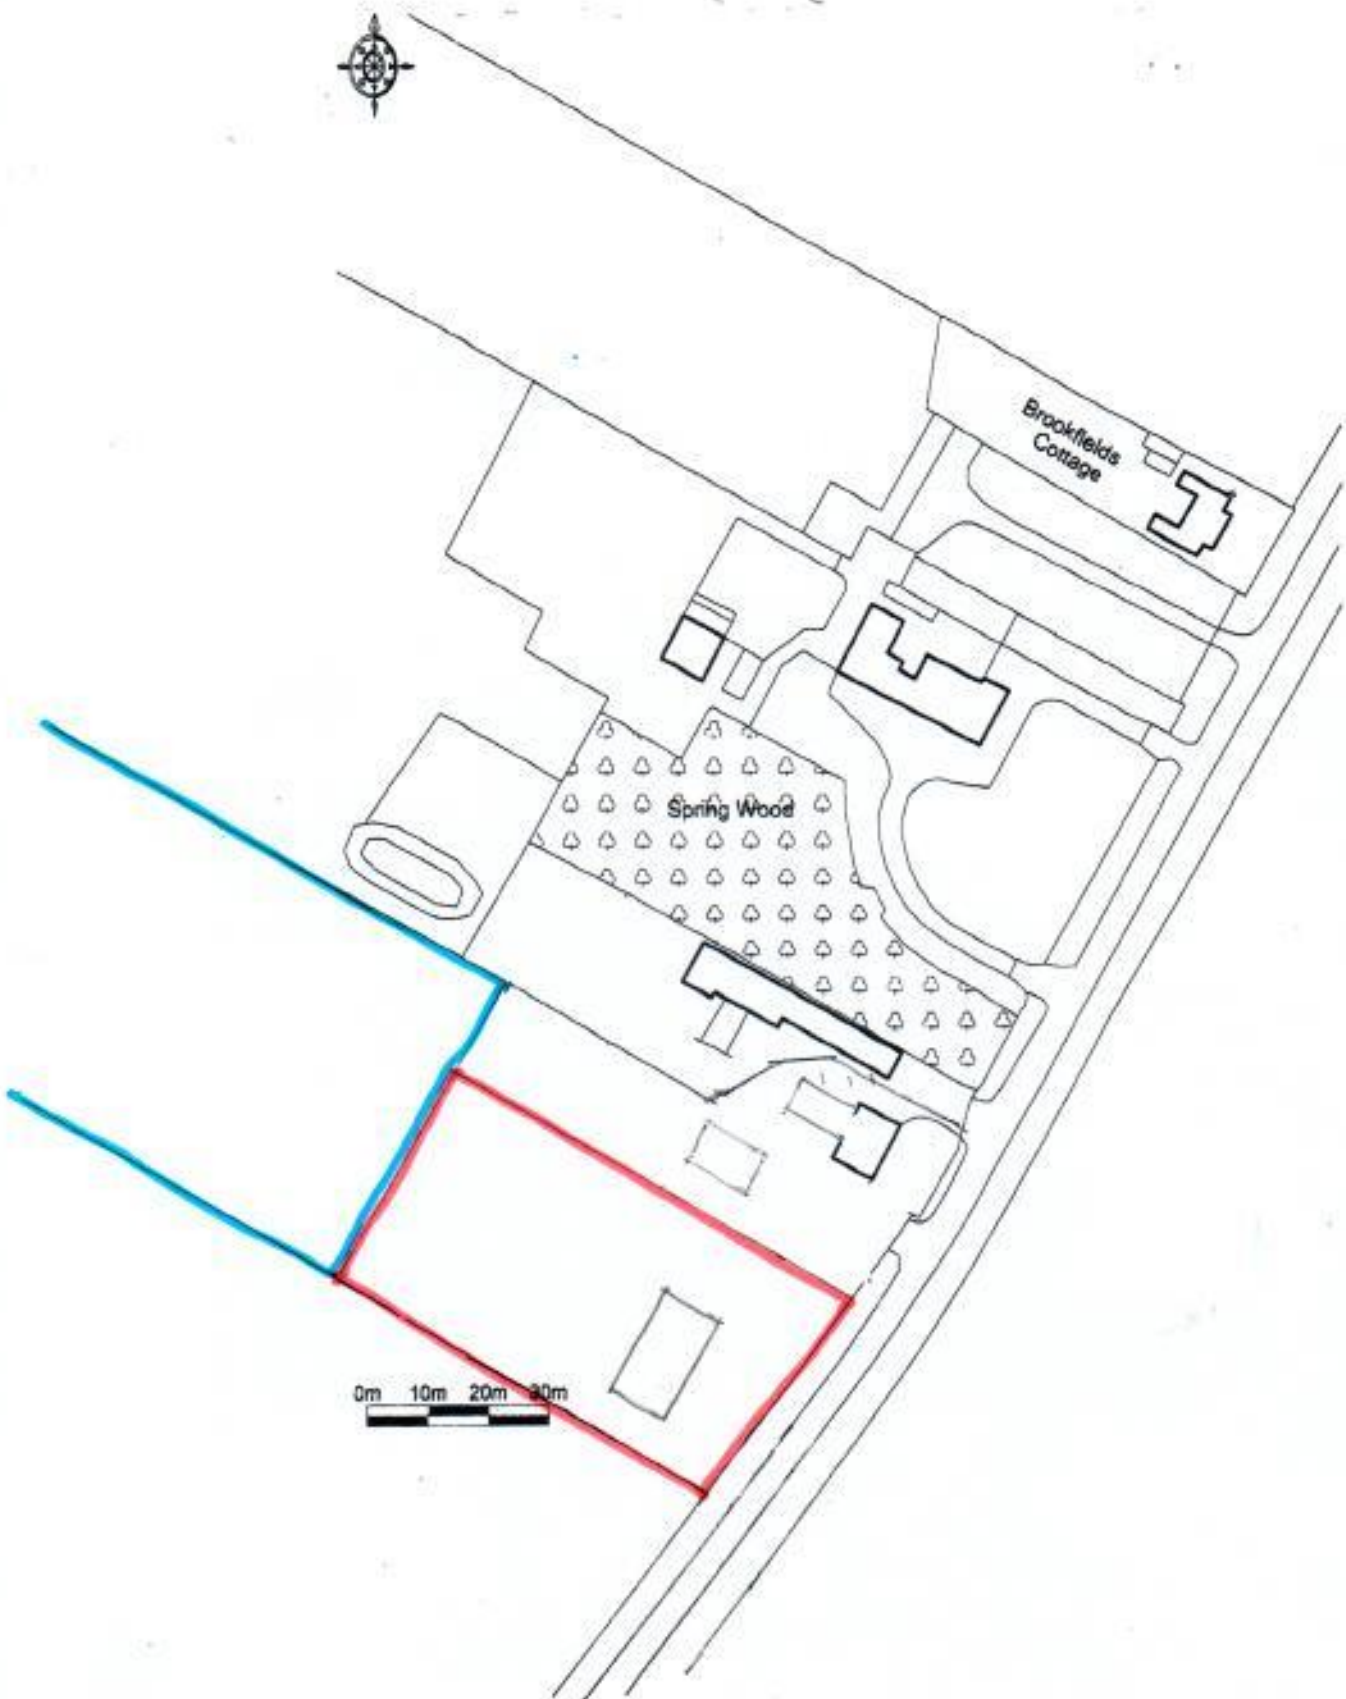

THE SAWMILLS
HAWKSWORTH
NOTTS
NG13 9DA

location plan
scale: 1:1250

0m 10m 20m 30m