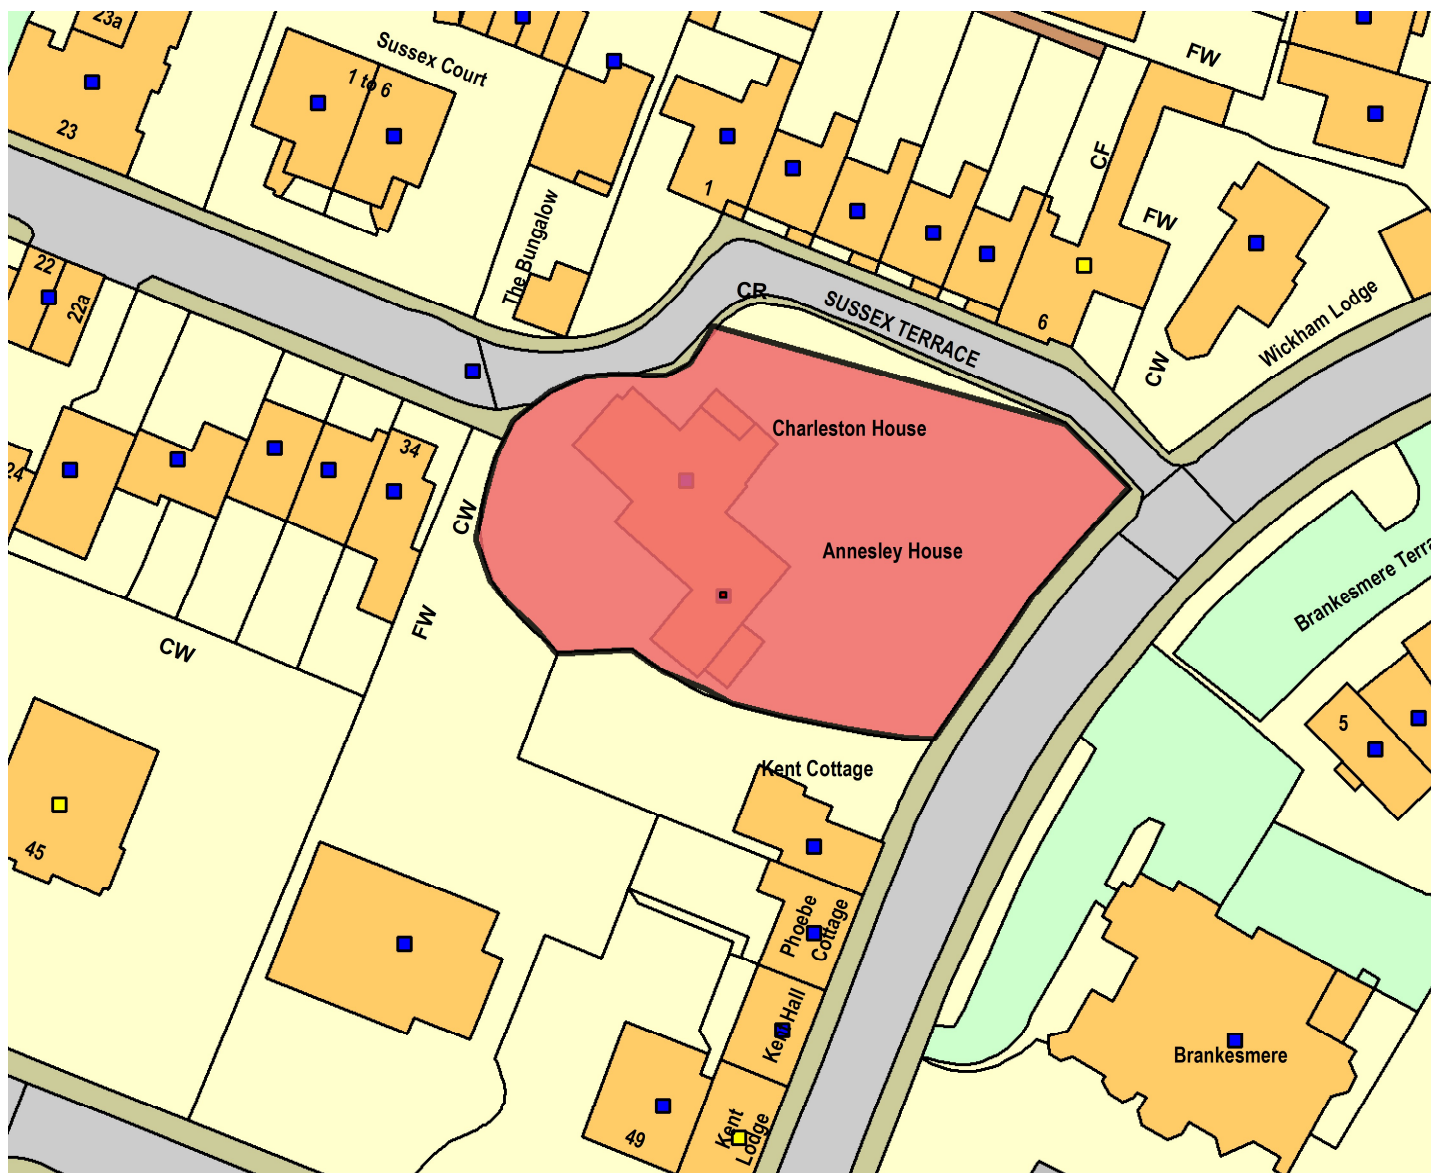

Annesley House, Queens Crescent

21/00089/TPO

Reproduced from the Ordnance Survey map with the permission of the Controller of Her Majesty's Stationery Office © Crown Copyright 2000.

Unauthorised reproduction infringes Crown Copyright and may lead to prosecution or civil proceedings.