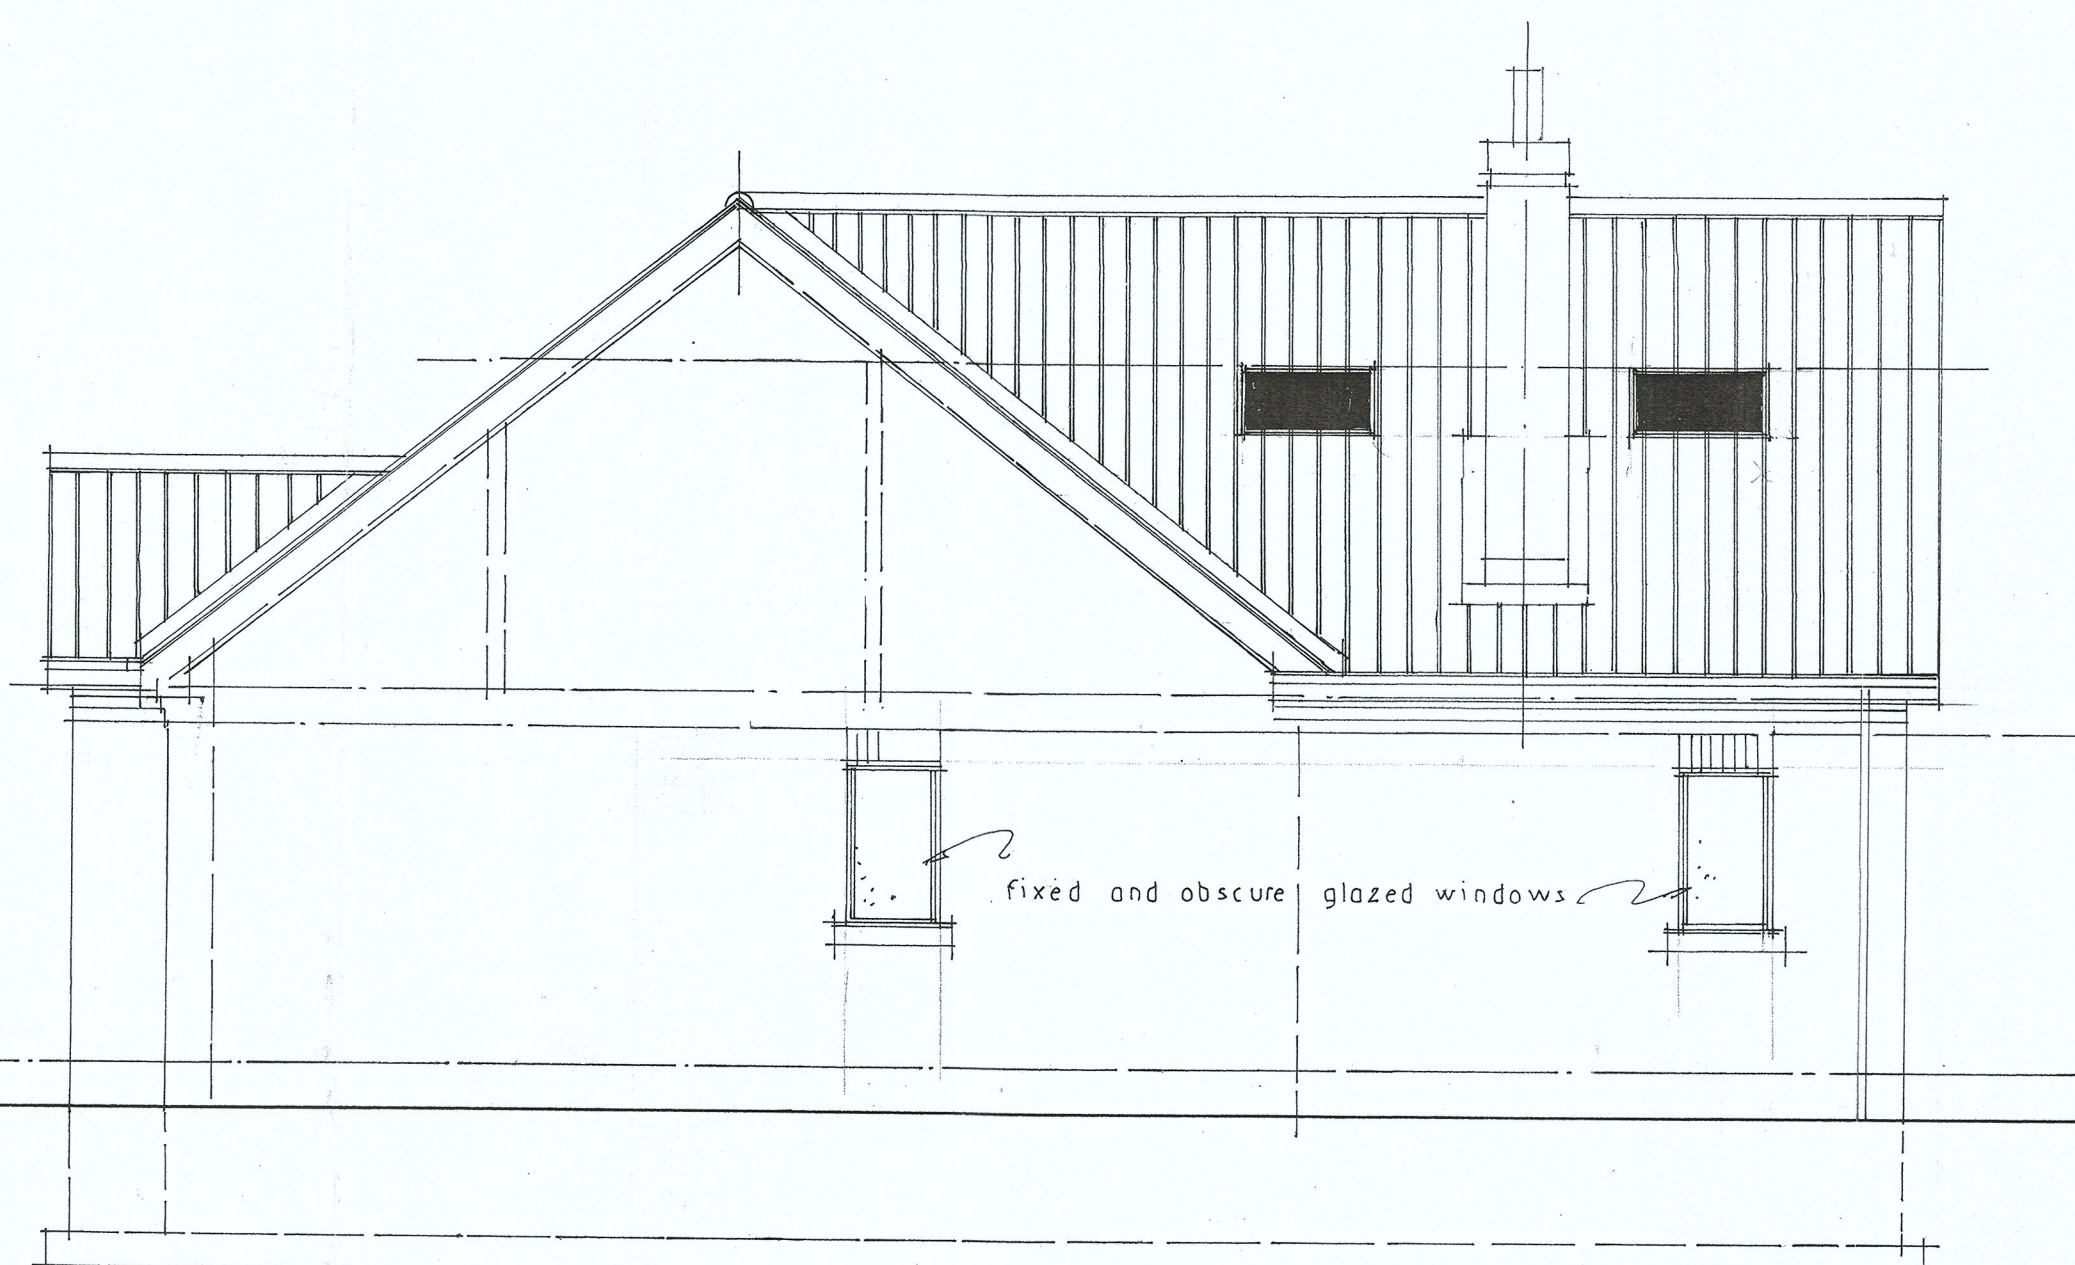

SOUTH ELEVATION

NORTH ELEVATION

EAST ELEVATION

ROOF PLAN

REPLACEMENT DWELLING, 6 WALLINGFEN LANE, NEWPORT EAST RIDING OF YORKSHIRE HU15 2RF

scales 1:50 at A1 1:100 at A3

P. A. B. PLANNING CONTROL
 DEVELOPMENT CONTROL
 REC'D - 01 FEB 2001
 CHECKED ENCLOSED