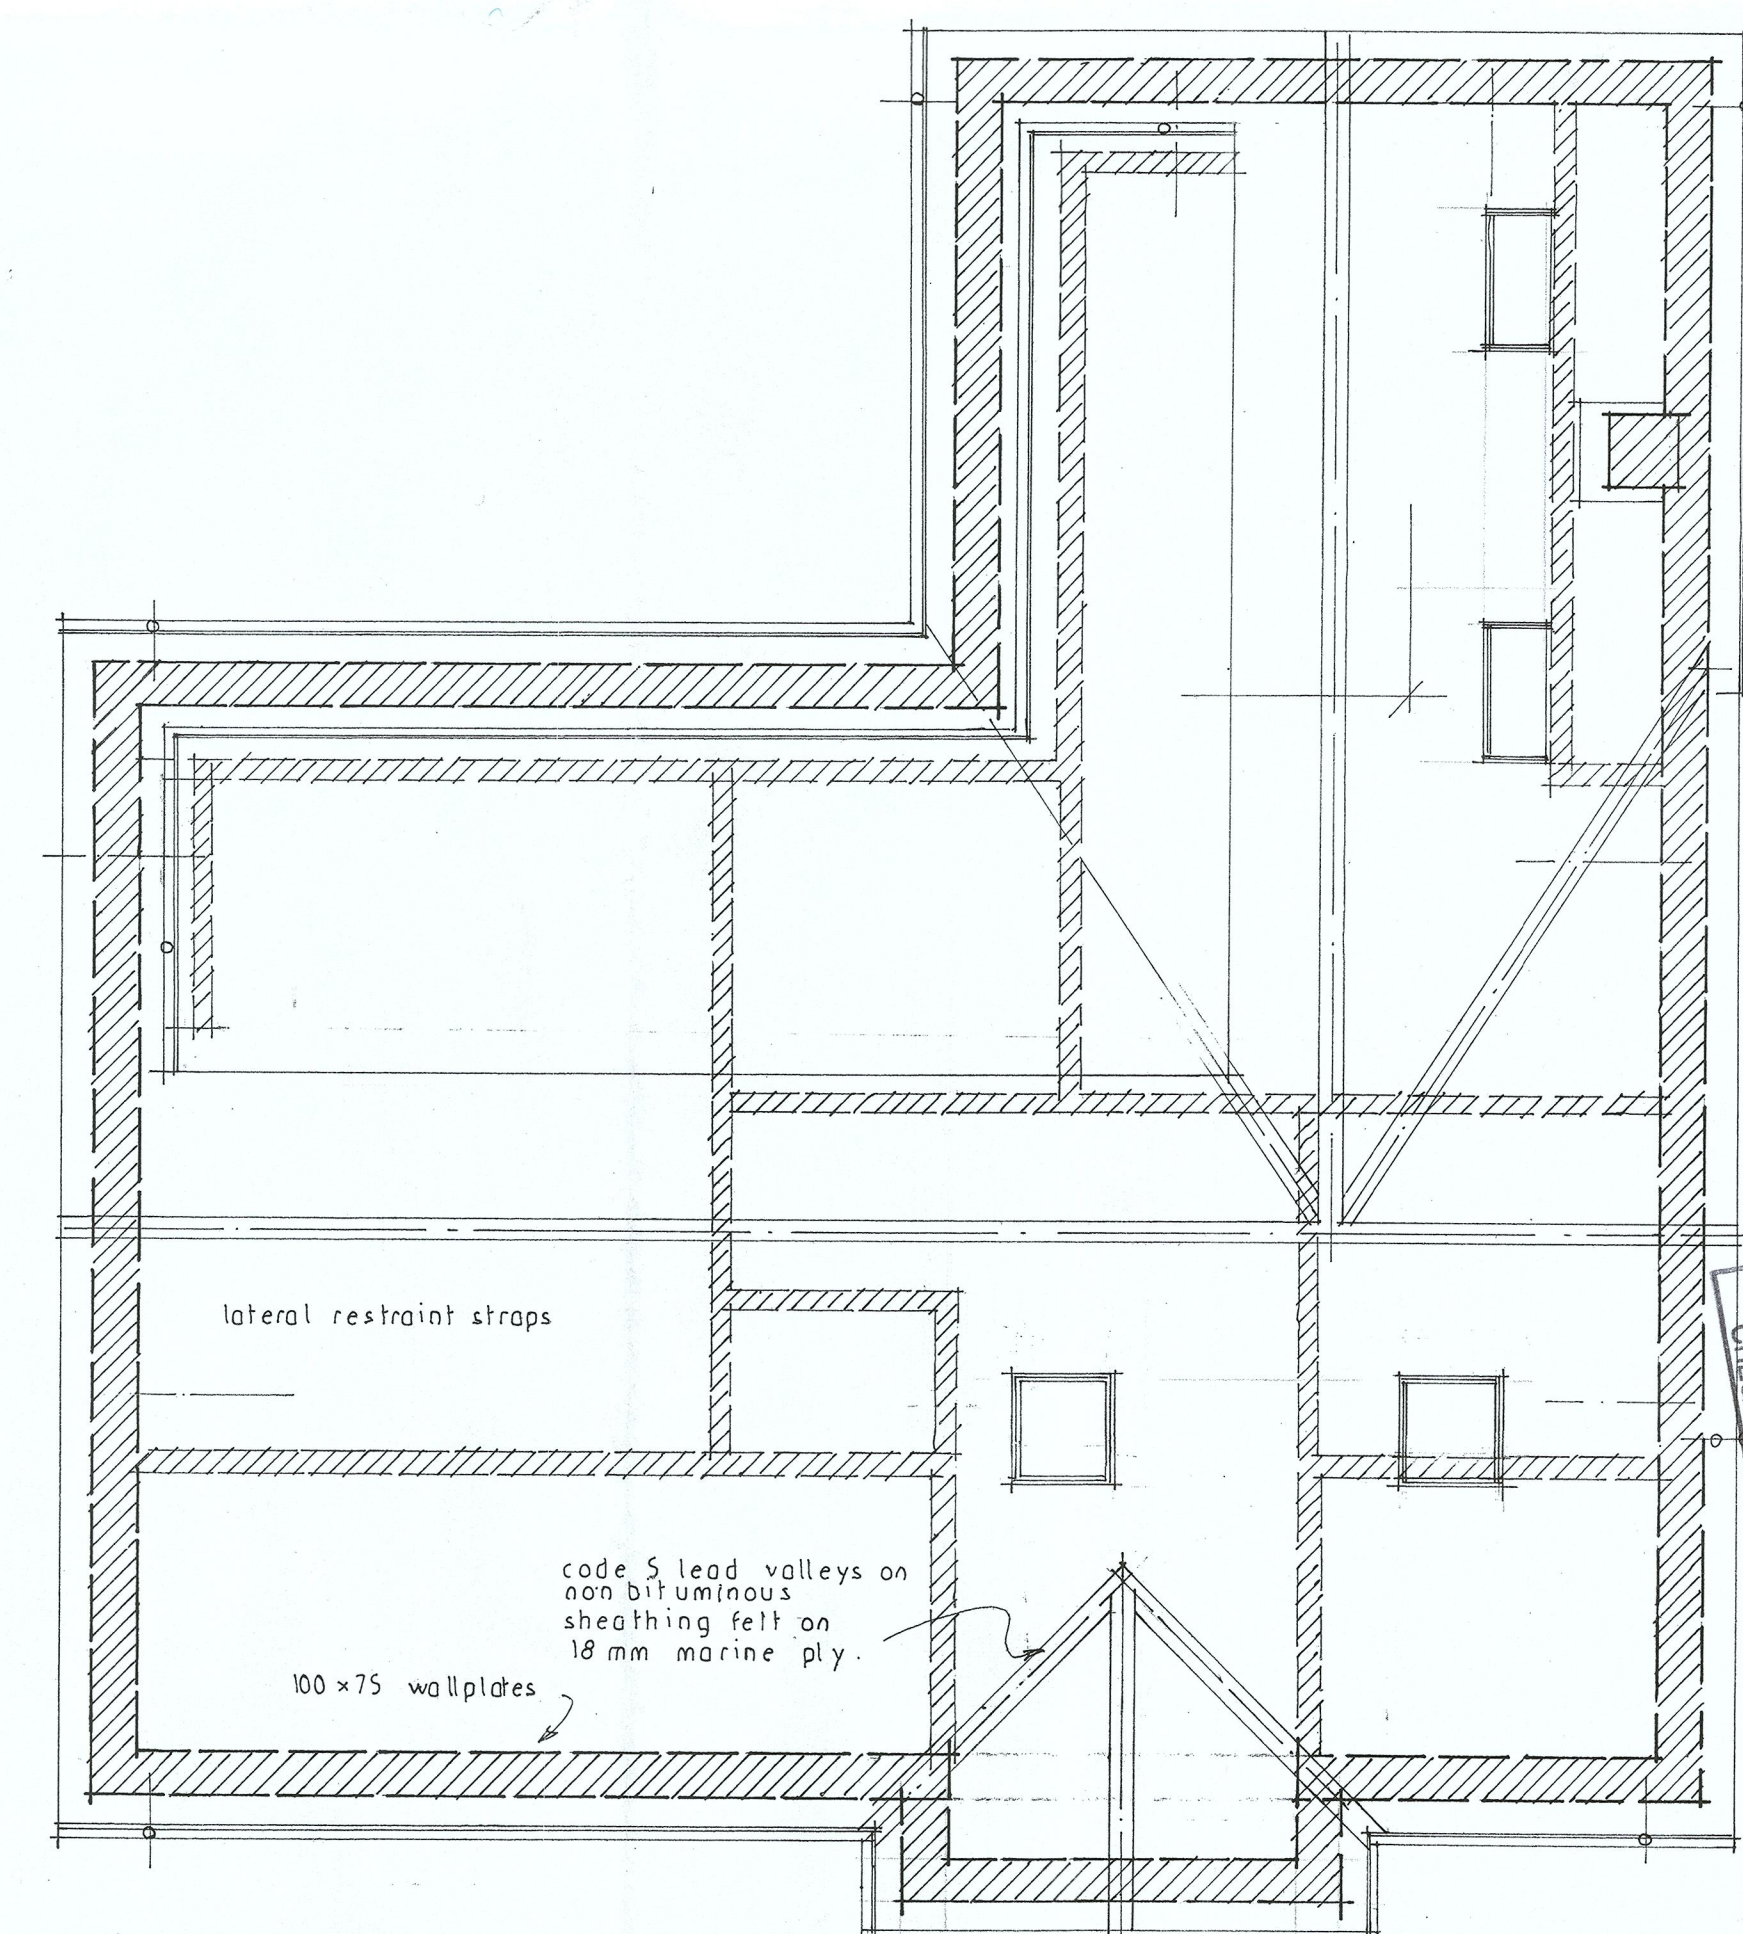

SOUTH ELEVATION

NORTH ELEVATION

EAST ELEVATION

ROOF PLAN

REPLACEMENT DWELLING, 6 WALLINGFEN LANE, NEWPORT EAST RIDING OF YORKSHIRE HU15 2RF

scales 1:50 at A1 1:100 at A3

P. A. B. PLANNING CONTROL
 DEVELOPMENT CONTROL
 REC'D - 01 FEB 2001
 CHECKED ENCLOSED