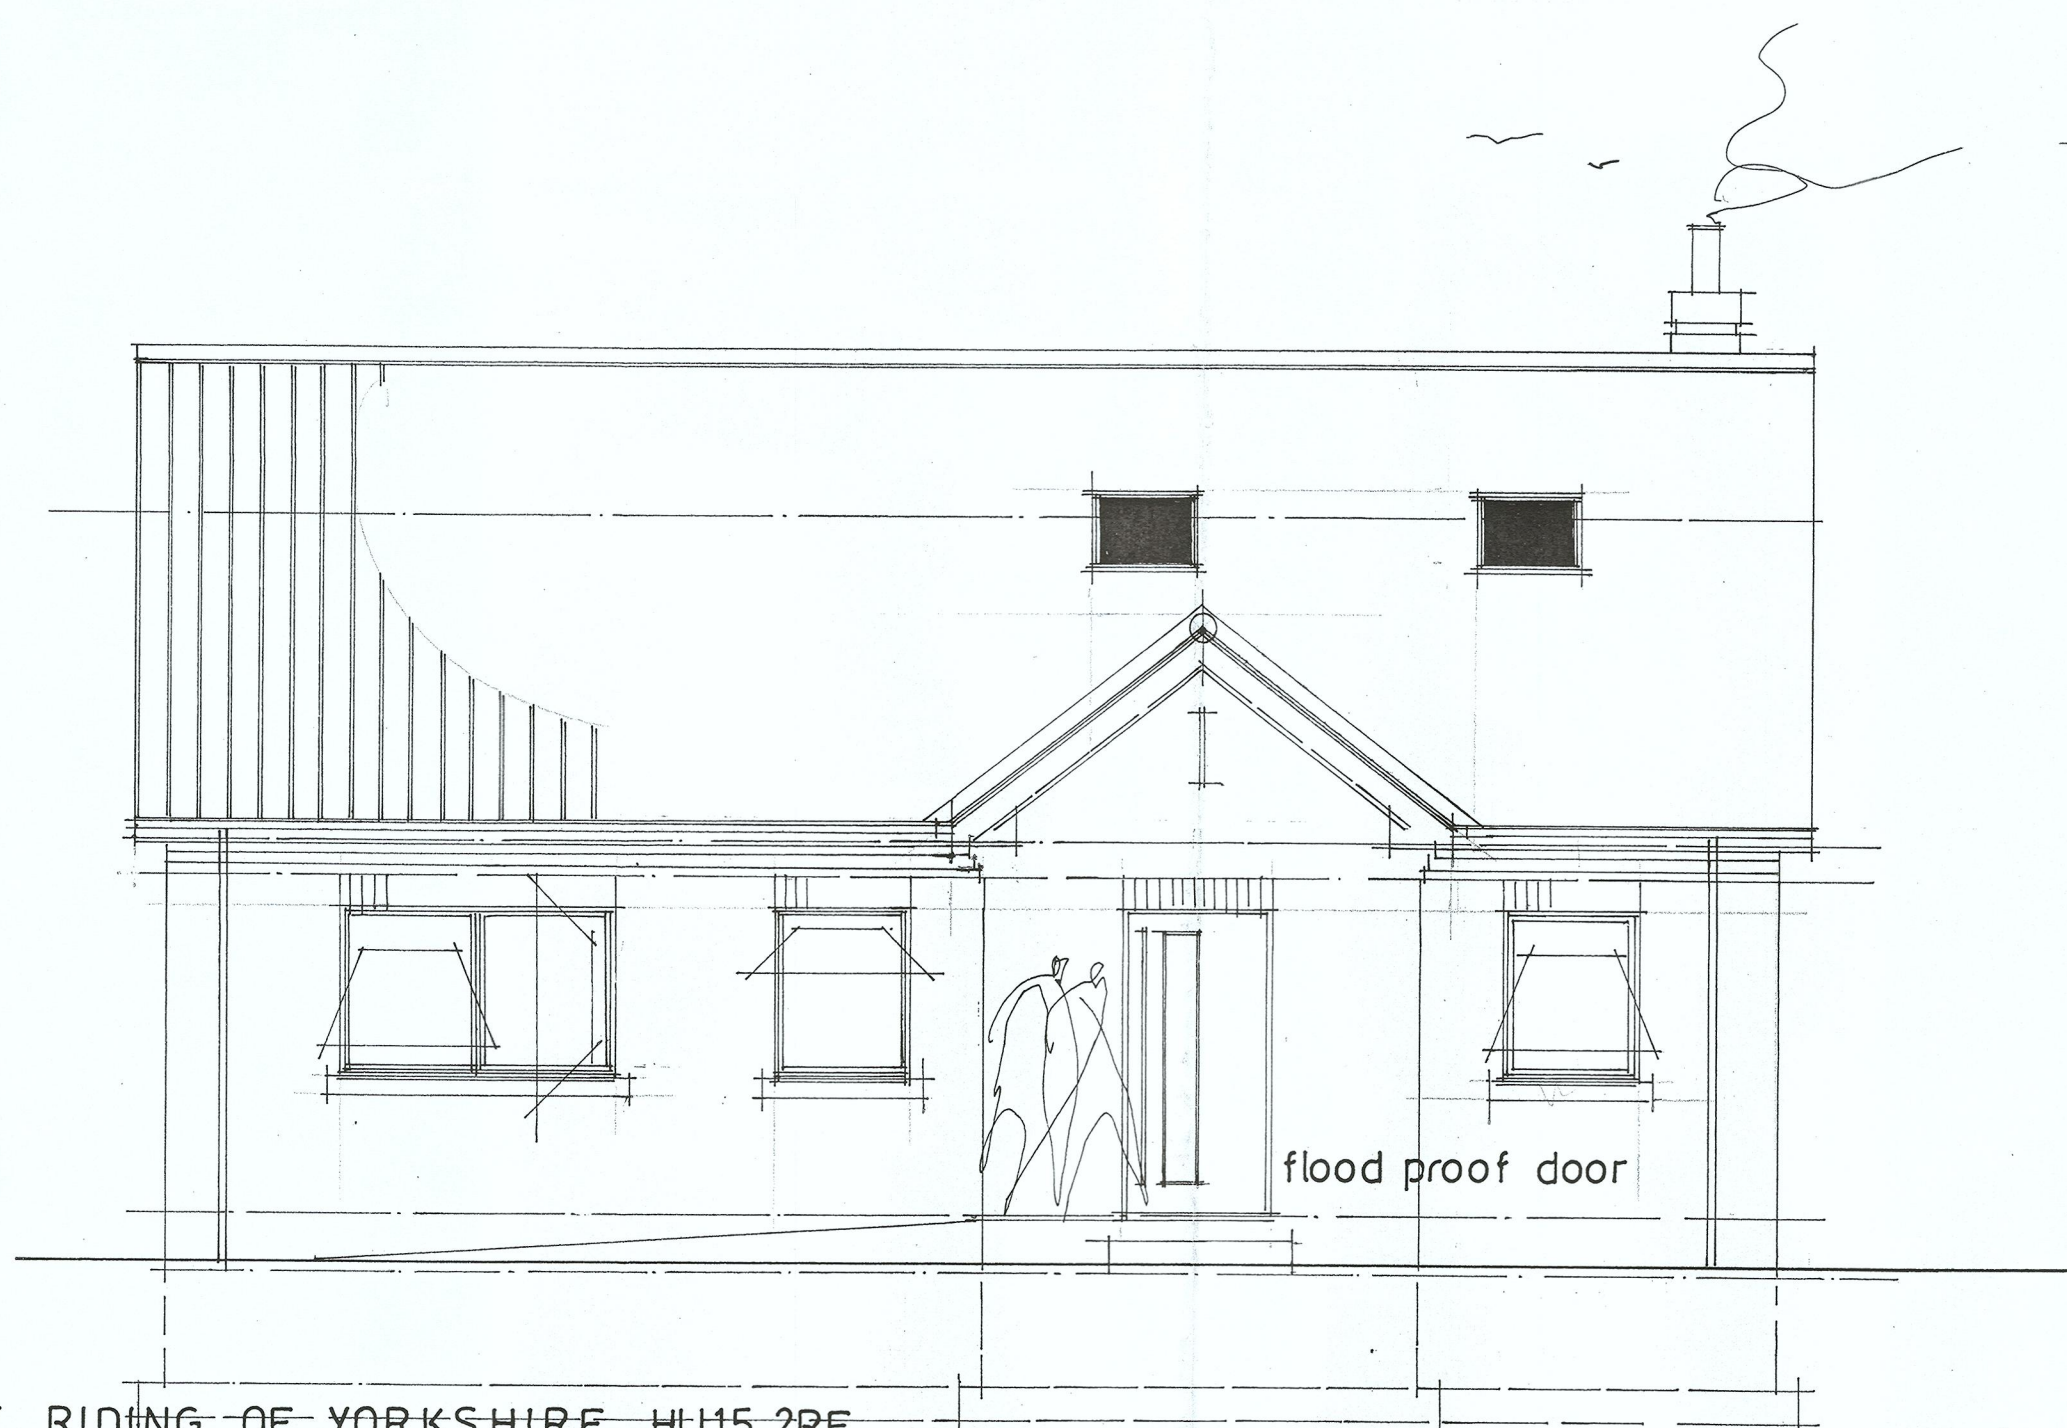

SOUTH ELEVATION

NORTH ELEVATION

EAST ELEVATION

ROOF PLAN

REPLACEMENT DWELLING, 6 WALLINGFEN LANE, NEWPORT EAST RIDING OF YORKSHIRE HU15 2RF

scales 1:50 at A1 1:100 at A3

P. A. B. PLANNING CONTROL
 DEVELOPMENT CONTROL
 REC'D - 01 FEB 2001
 CHECKED ENCLOSED