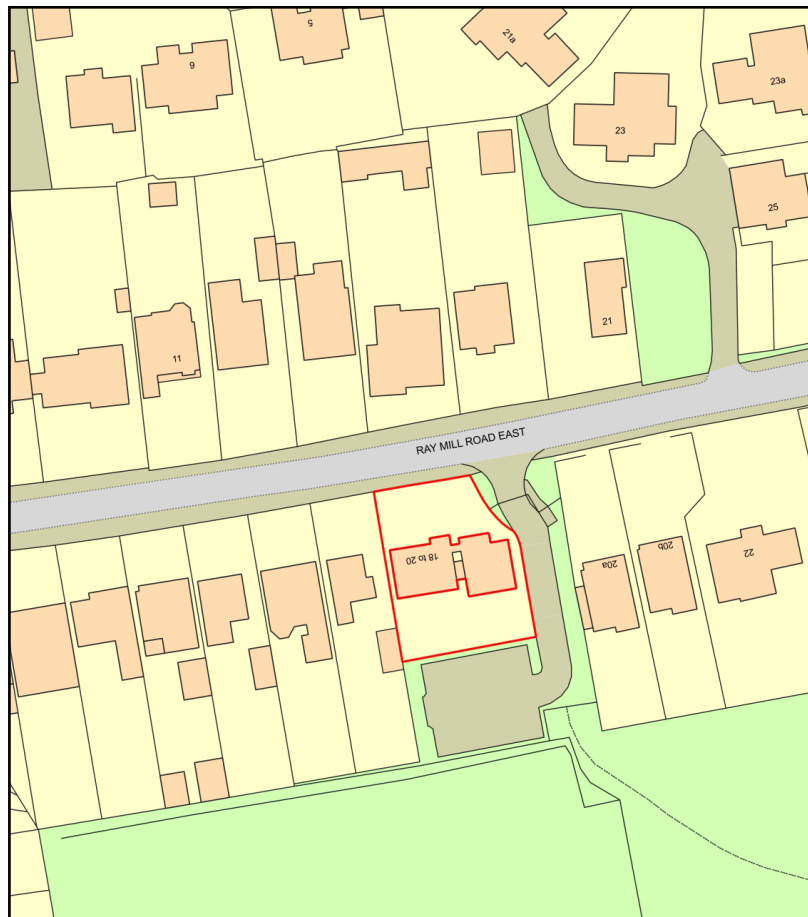

18-20 Ray Mill Road East Location Plan

Plan Produced for: Change of Use Planning App

Date Produced: 22 Feb 2021

Plan Reference Number: TQRQM21053144138609

Scale: 1:1250 @ A4