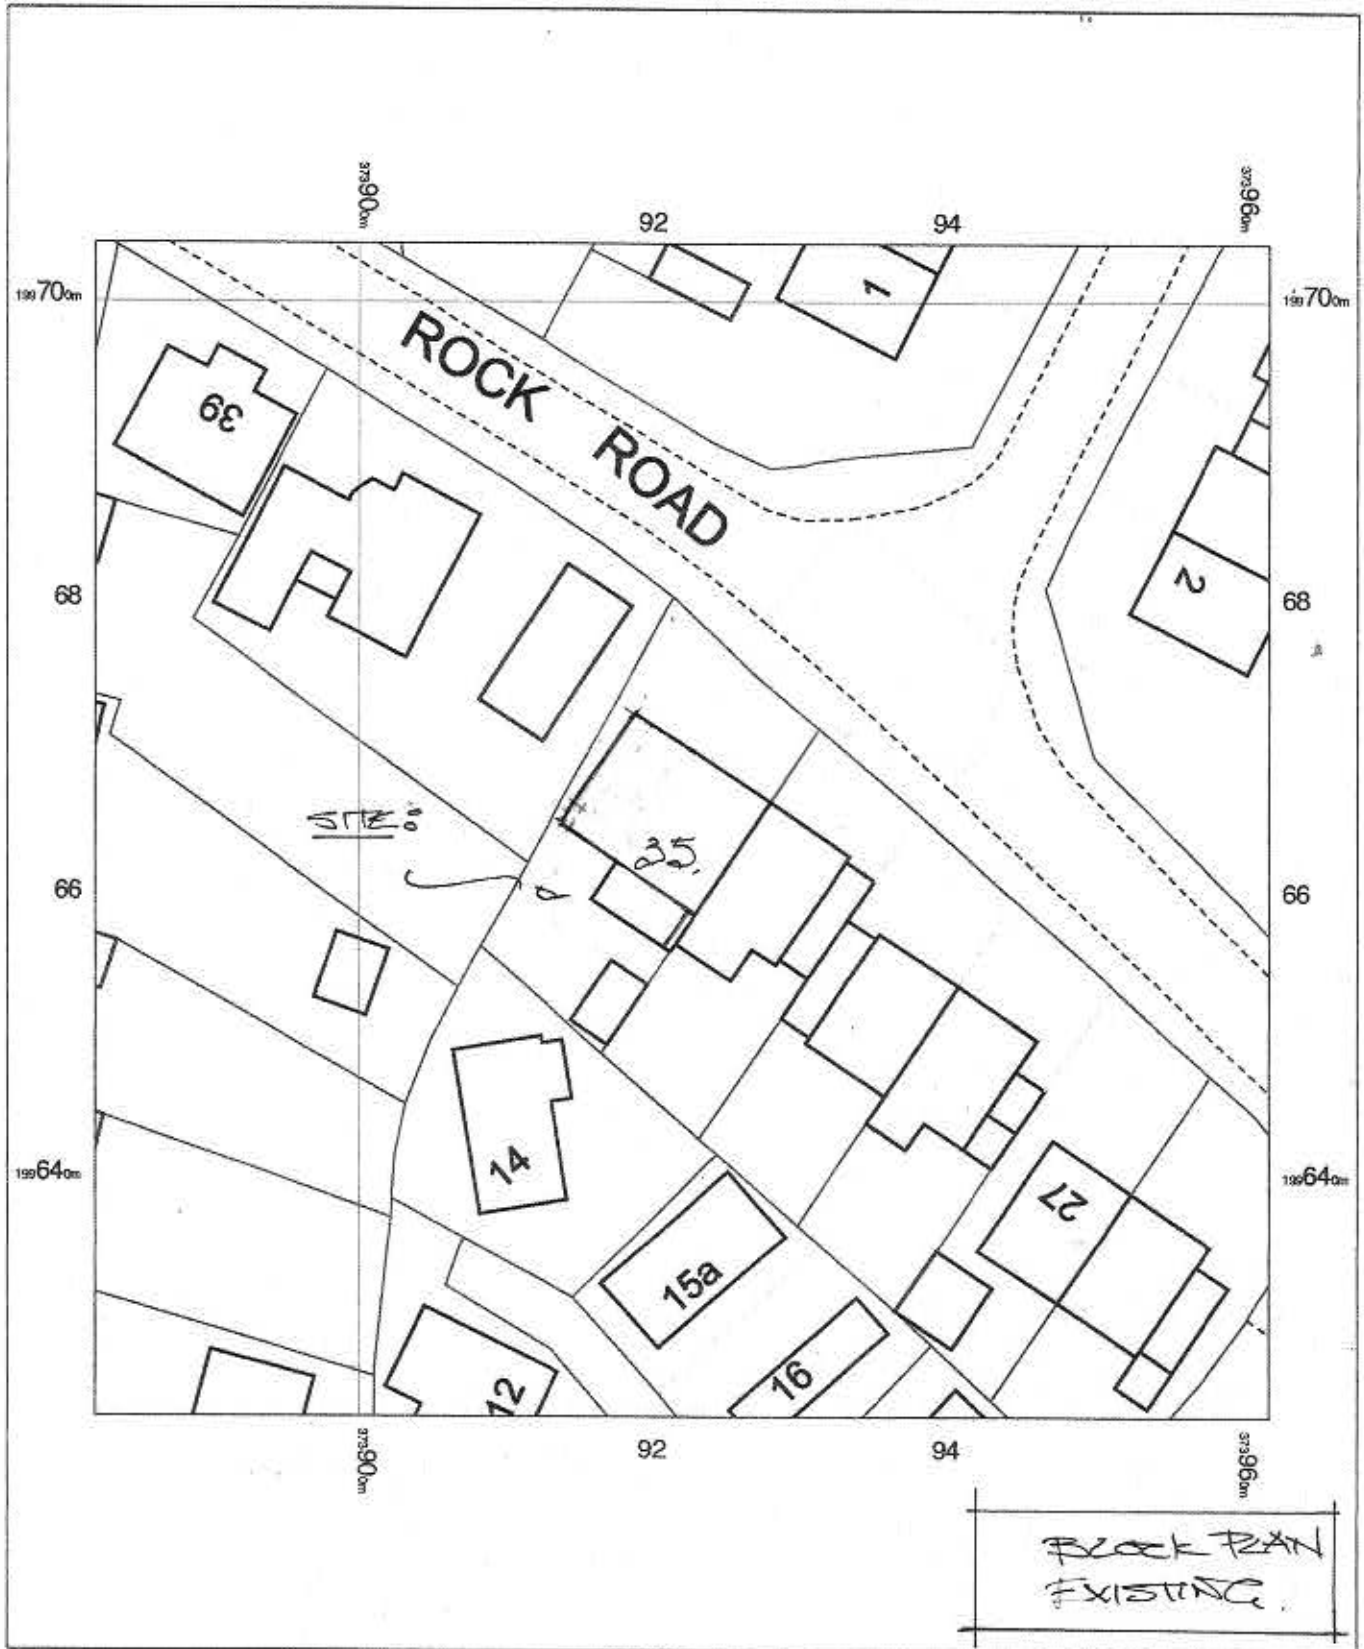

35 Rock Road, GL11 6LD

35 Rock Road,
Dursley,
Cam,
Gloucestershire
GL11 6LD

OS MasterMap 1250/2500/10000 scale
Friday, February 12, 2021, ID: MPMBW-00938125
www.blackwellmapping.co.uk

1:500 scale print at A4, Centre: 373922 E 199664 N

© Crown Copyright Ordnance Survey. Licence no. 100041041

BLACKWELL'S
MAPPING SERVICES
PERSONAL & PROFESSIONAL MAPPING
www.blackwellmapping.co.uk

TEL: 0800 151 2612
maps@blackwell.co.uk

Geo