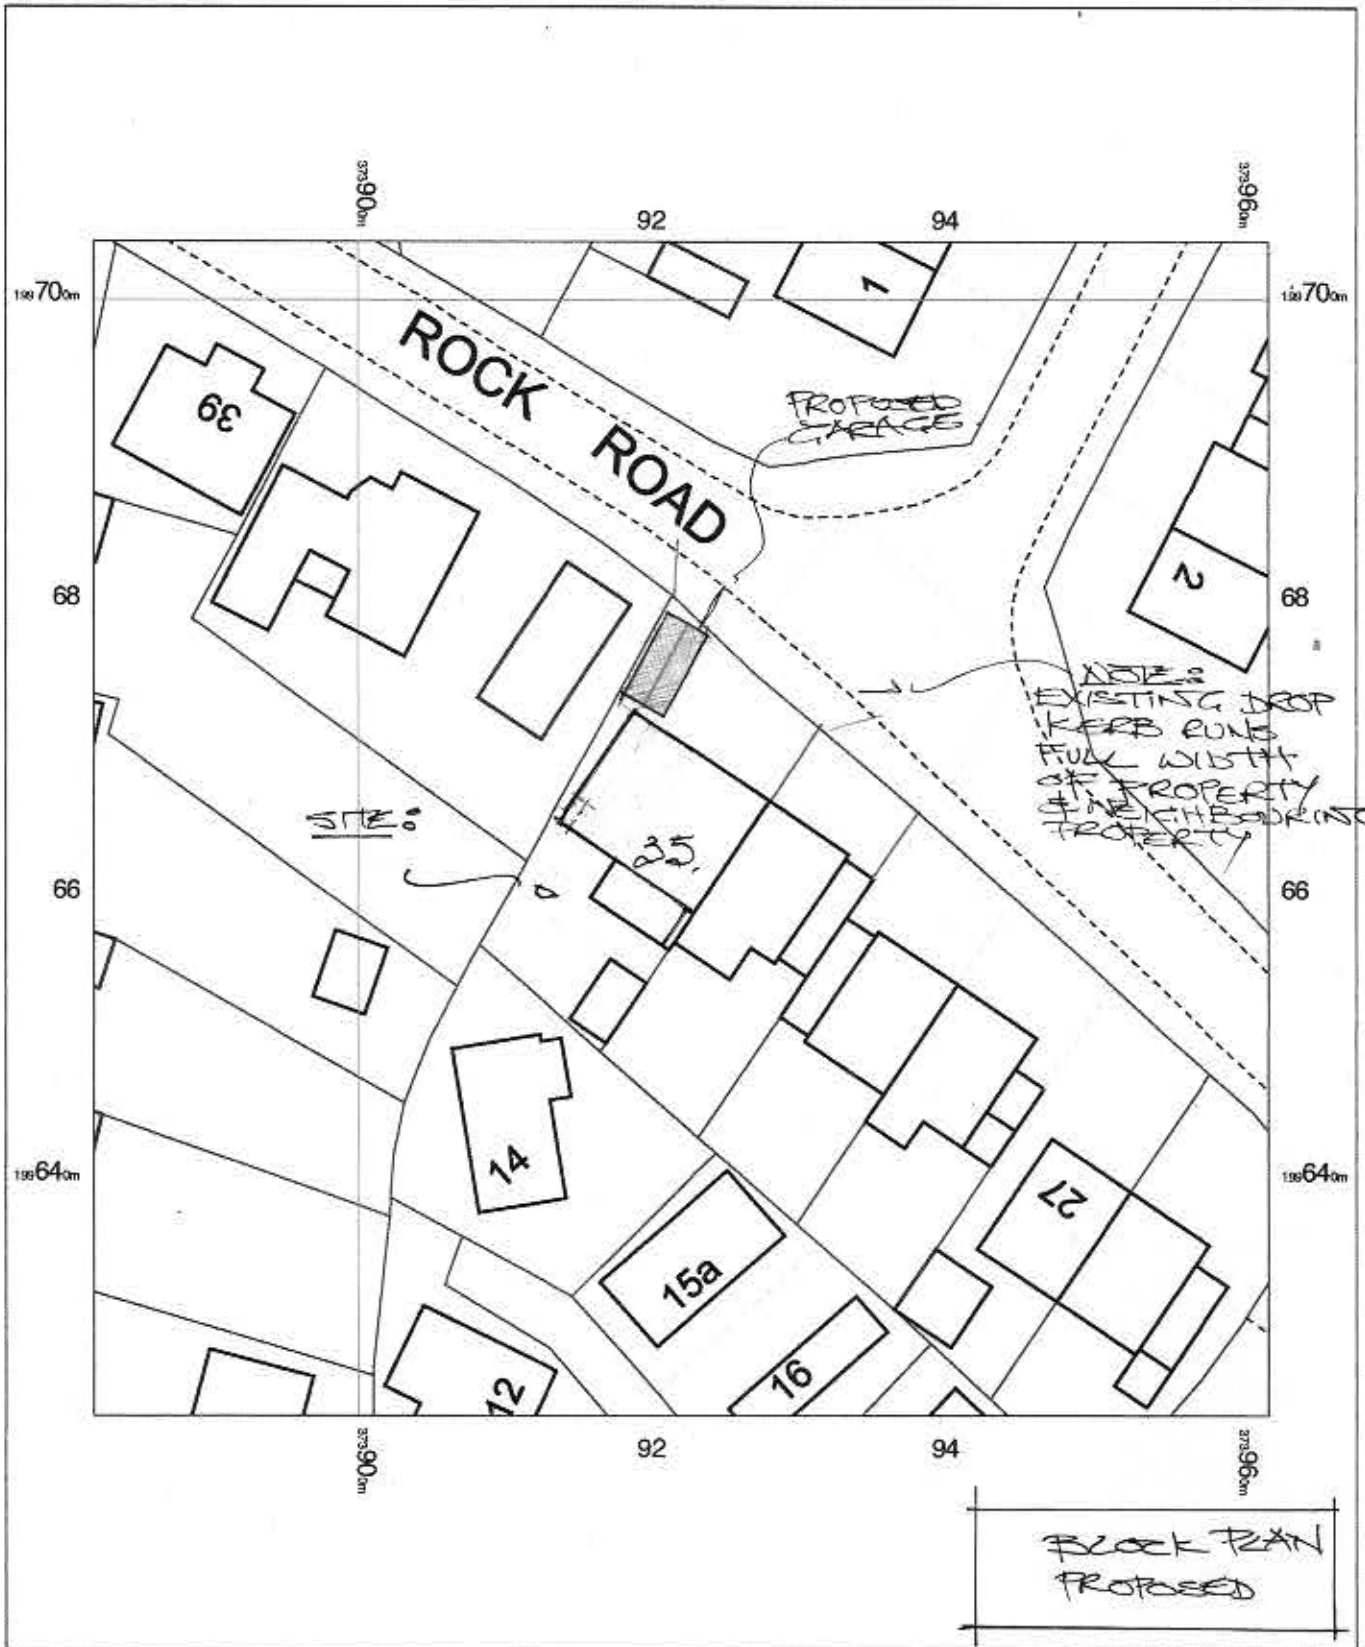

35 Rock Road, GL11 6LD

35 Rock Road,
Dursley,
Cam,
Gloucestershire
GL11 6LD

OS MasterMap 1250/2500/10000 scale
Friday, February 12, 2021, ID: MPMBW-00938125
www.blackwellmapping.co.uk

1:500 scale print at A4, Centre: 373922 E 199664 N

© Crown Copyright Ordnance Survey. Licence no. 100041041

BLACKWELL'S
MAPPING SERVICES
PERSONAL & PROFESSIONAL MAPPING
www.blackwellmapping.co.uk

TEL: 0800 151 2612
maps@blackwell.co.uk

5
20